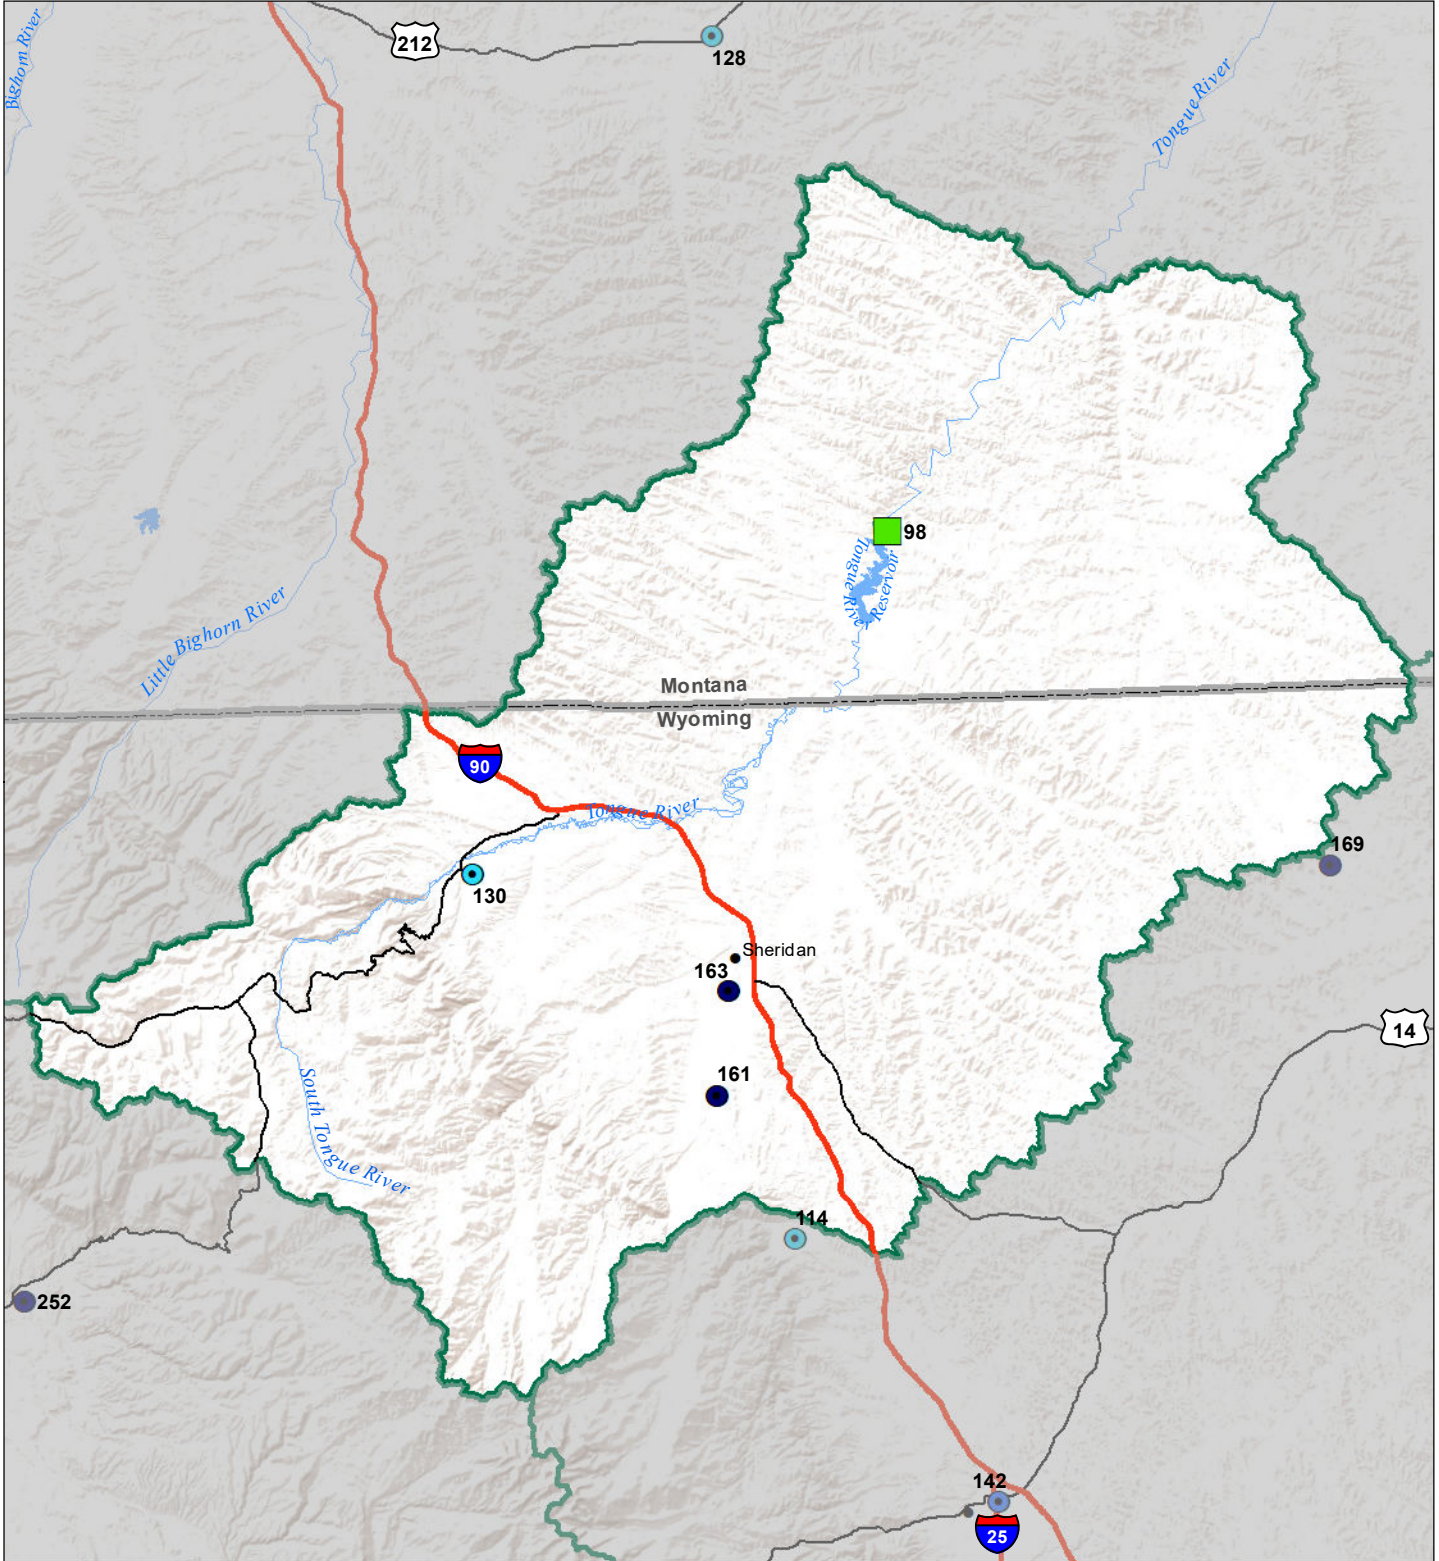

Tongue River Basin

Monthly Precipitation and Reservoir Levels

Percentage of Normal

November 1, 2021 (October 1, 2021 - November 1, 2021)

Precipitation Percent of Normal

SNOTEL

- > 150%
- 131 - 150%
- 111 - 130%
- 91 - 110%
- 71 - 90%
- 51 - 70%
- 1 - 50%

COOP/ACIS

- > 150%
- 131 - 150%
- 111 - 130%
- 91 - 110%
- 71 - 90%
- 51 - 70%
- 1 - 50%

Reservoirs Percent of Normal

- > 150%
- 131 - 150%
- 111 - 130%
- 91 - 110%
- 71 - 90%
- 51 - 70%
- 1 - 50%