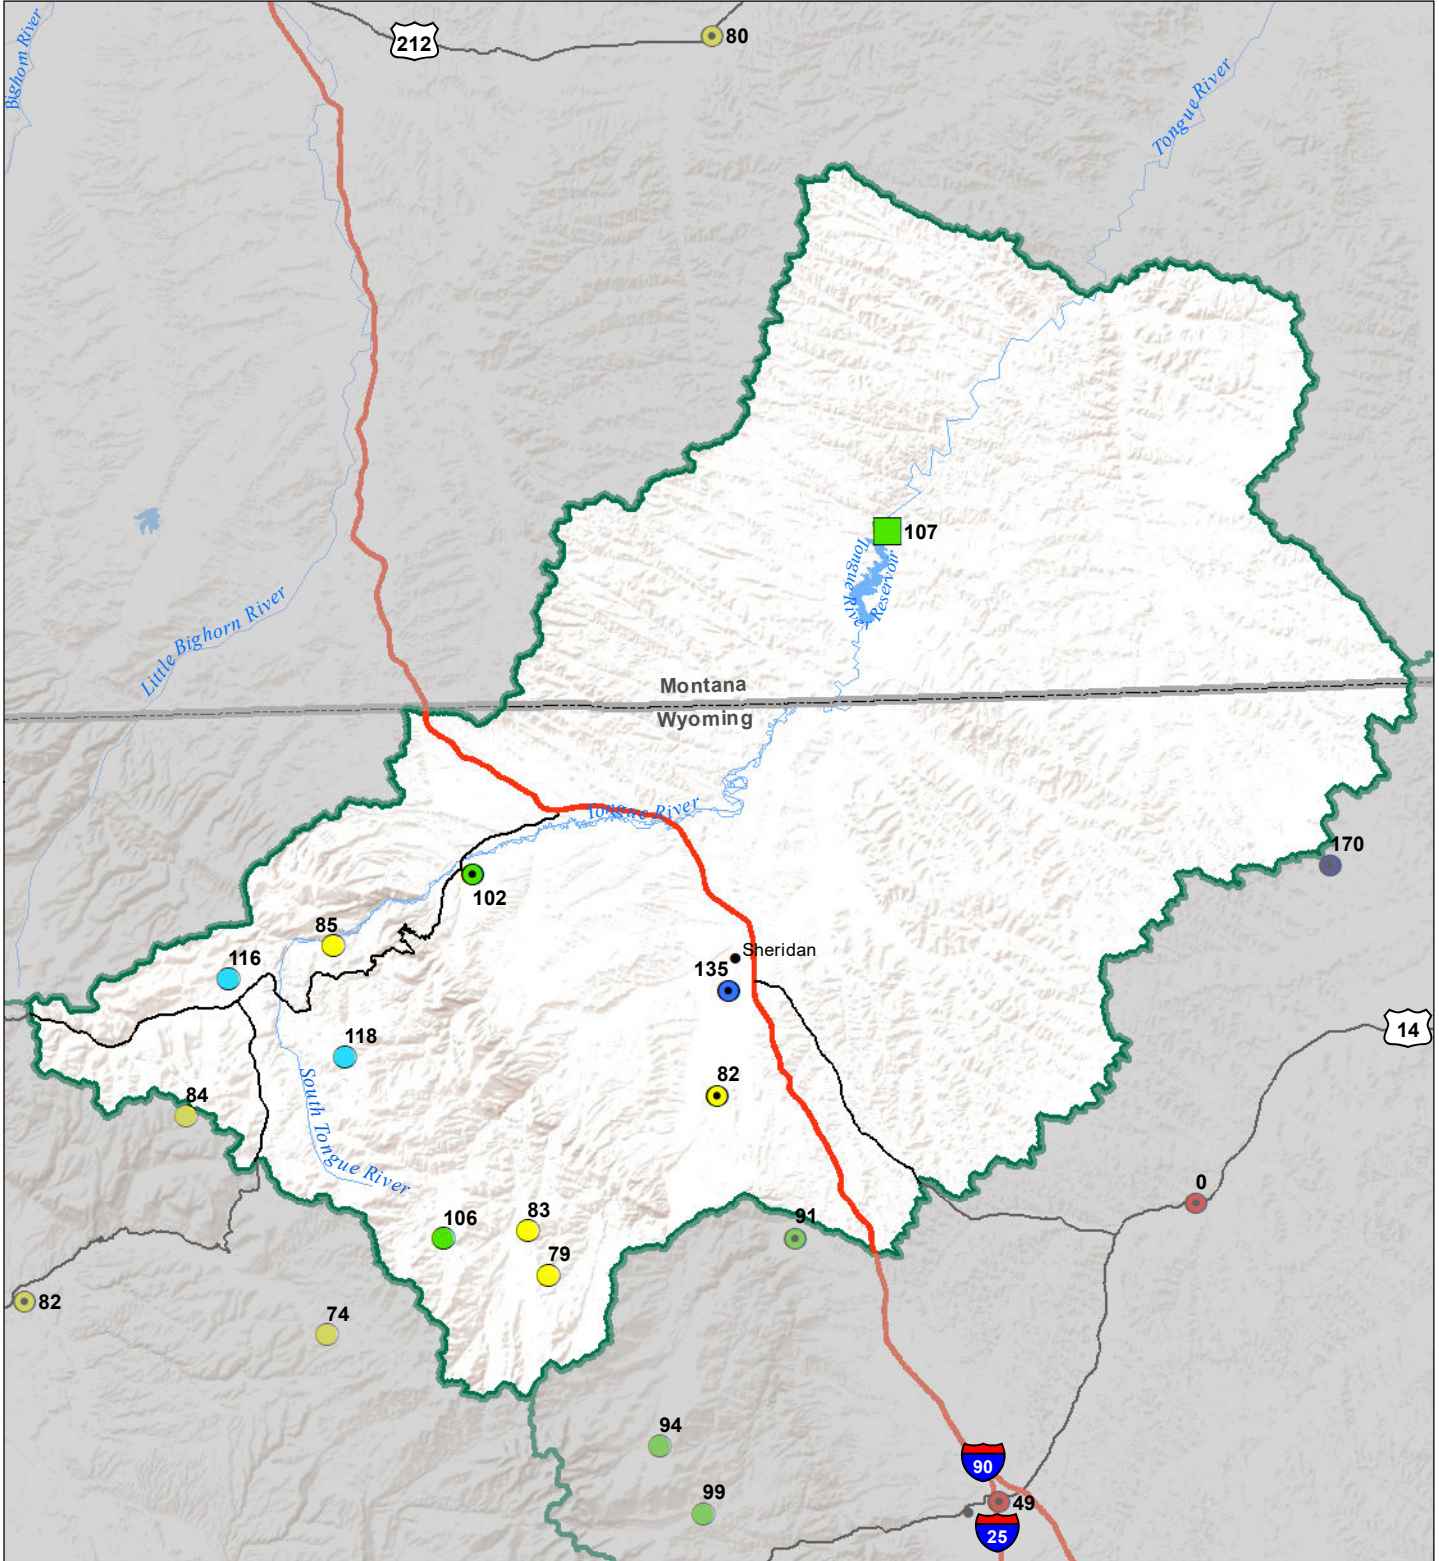

Tongue River Basin

Monthly Precipitation and Reservoir Levels

Percentage of Normal

March 1, 2022 (February 1, 2022 - March 1, 2022)

Precipitation Percent of Normal

SNOTEL		COOP/ACIS	
● > 150%	● 71 - 90%	● > 150%	● 71 - 90%
● 131 - 150%	● 51 - 70%	● 131 - 150%	● 51 - 70%
● 111 - 130%	● 1 - 50%	● 111 - 130%	● 1 - 50%
● 91 - 110%		● 91 - 110%	

Reservoirs Percent of Normal

■ > 150%
■ 131 - 150%
■ 111 - 130%
■ 91 - 110%
■ 71 - 90%
■ 51 - 70%
■ 1 - 50%