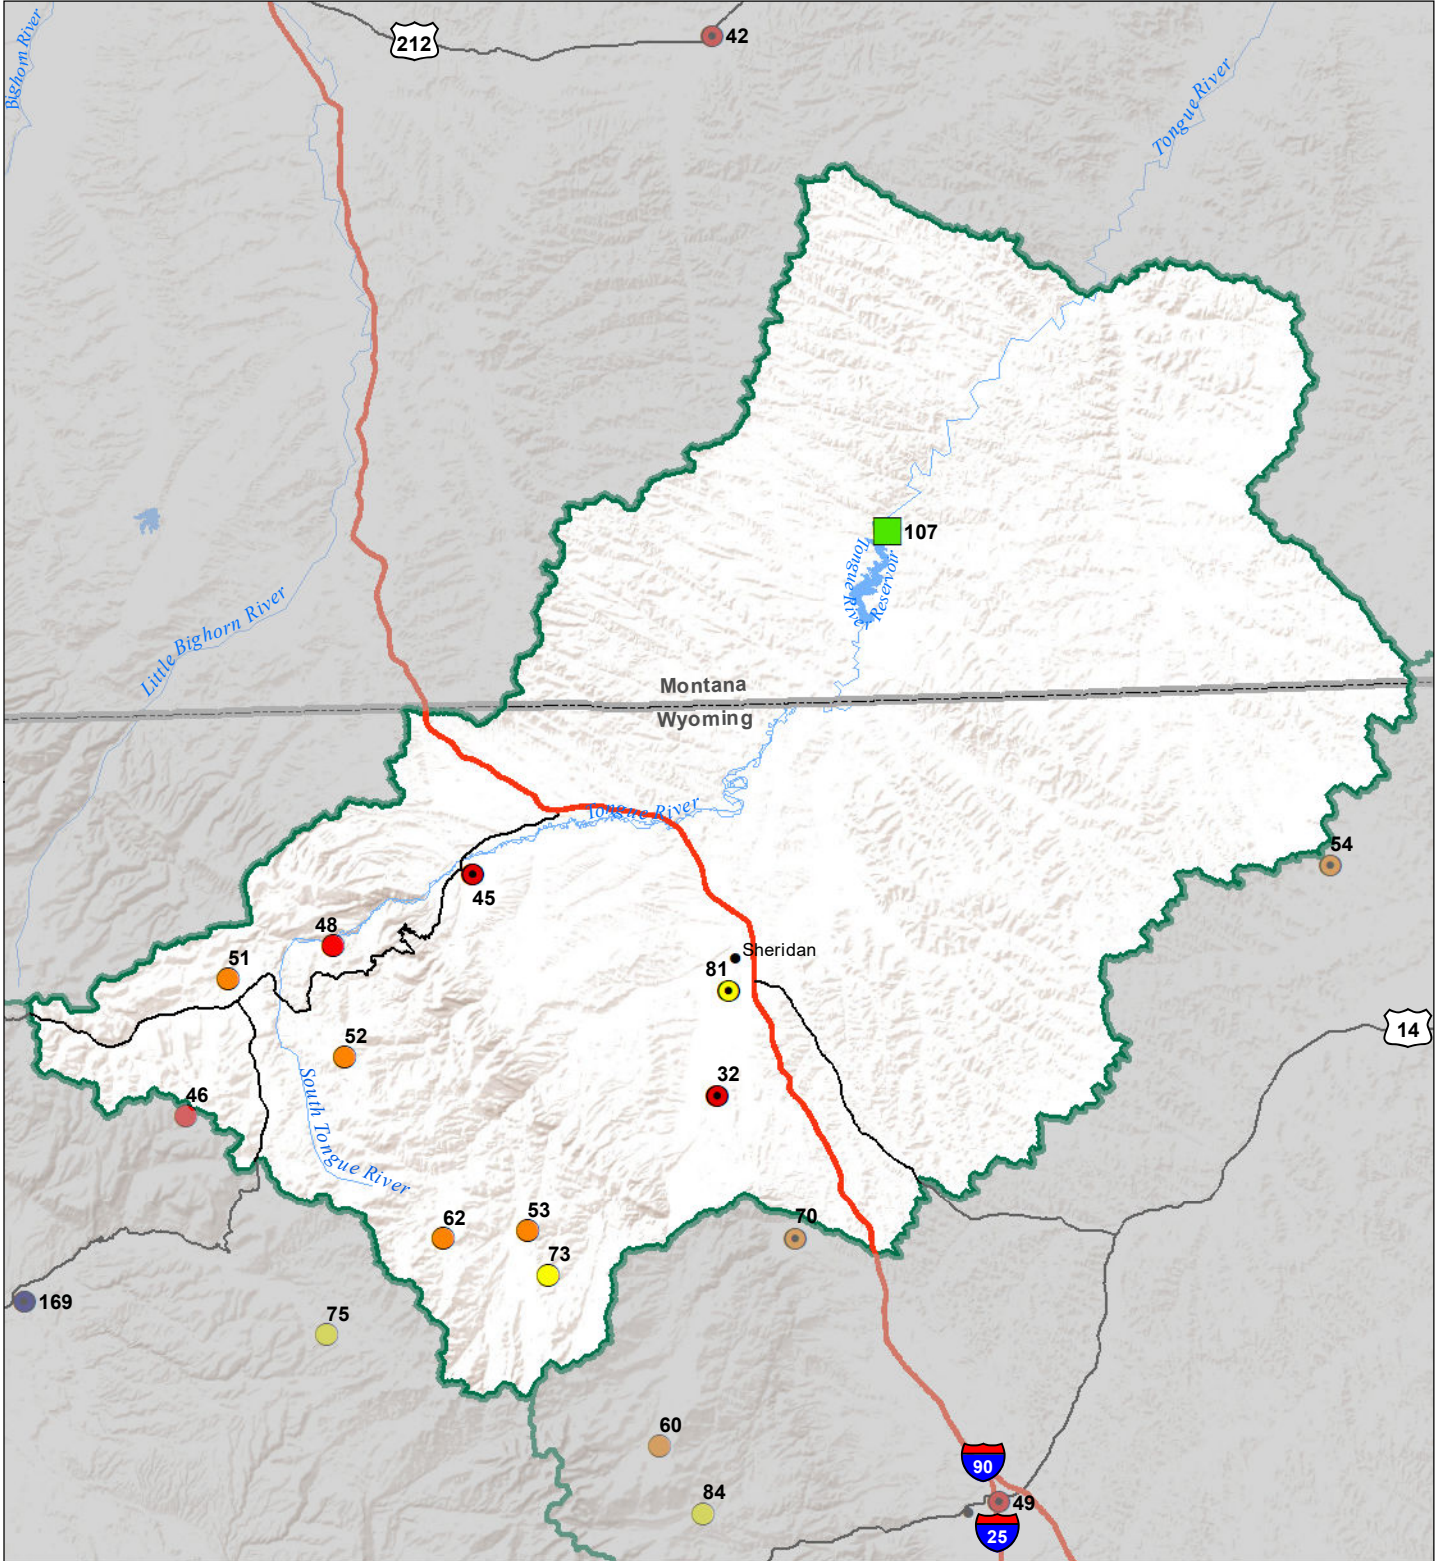

Tongue River Basin

Monthly Precipitation and Reservoir Levels

Percentage of Normal

April 1, 2022 (March 1, 2022 - April 1, 2022)

Precipitation Percent of Normal

SNOTEL

- > 150%
- 131 - 150%
- 111 - 130%
- 91 - 110%
- 71 - 90%
- 51 - 70%
- 1 - 50%

COOP/ACIS

- > 150%
- 131 - 150%
- 111 - 130%
- 91 - 110%
- 71 - 90%
- 51 - 70%
- 1 - 50%

Reservoirs Percent of Normal

- > 150%
- 131 - 150%
- 111 - 130%
- 91 - 110%
- 71 - 90%
- 51 - 70%
- 1 - 50%