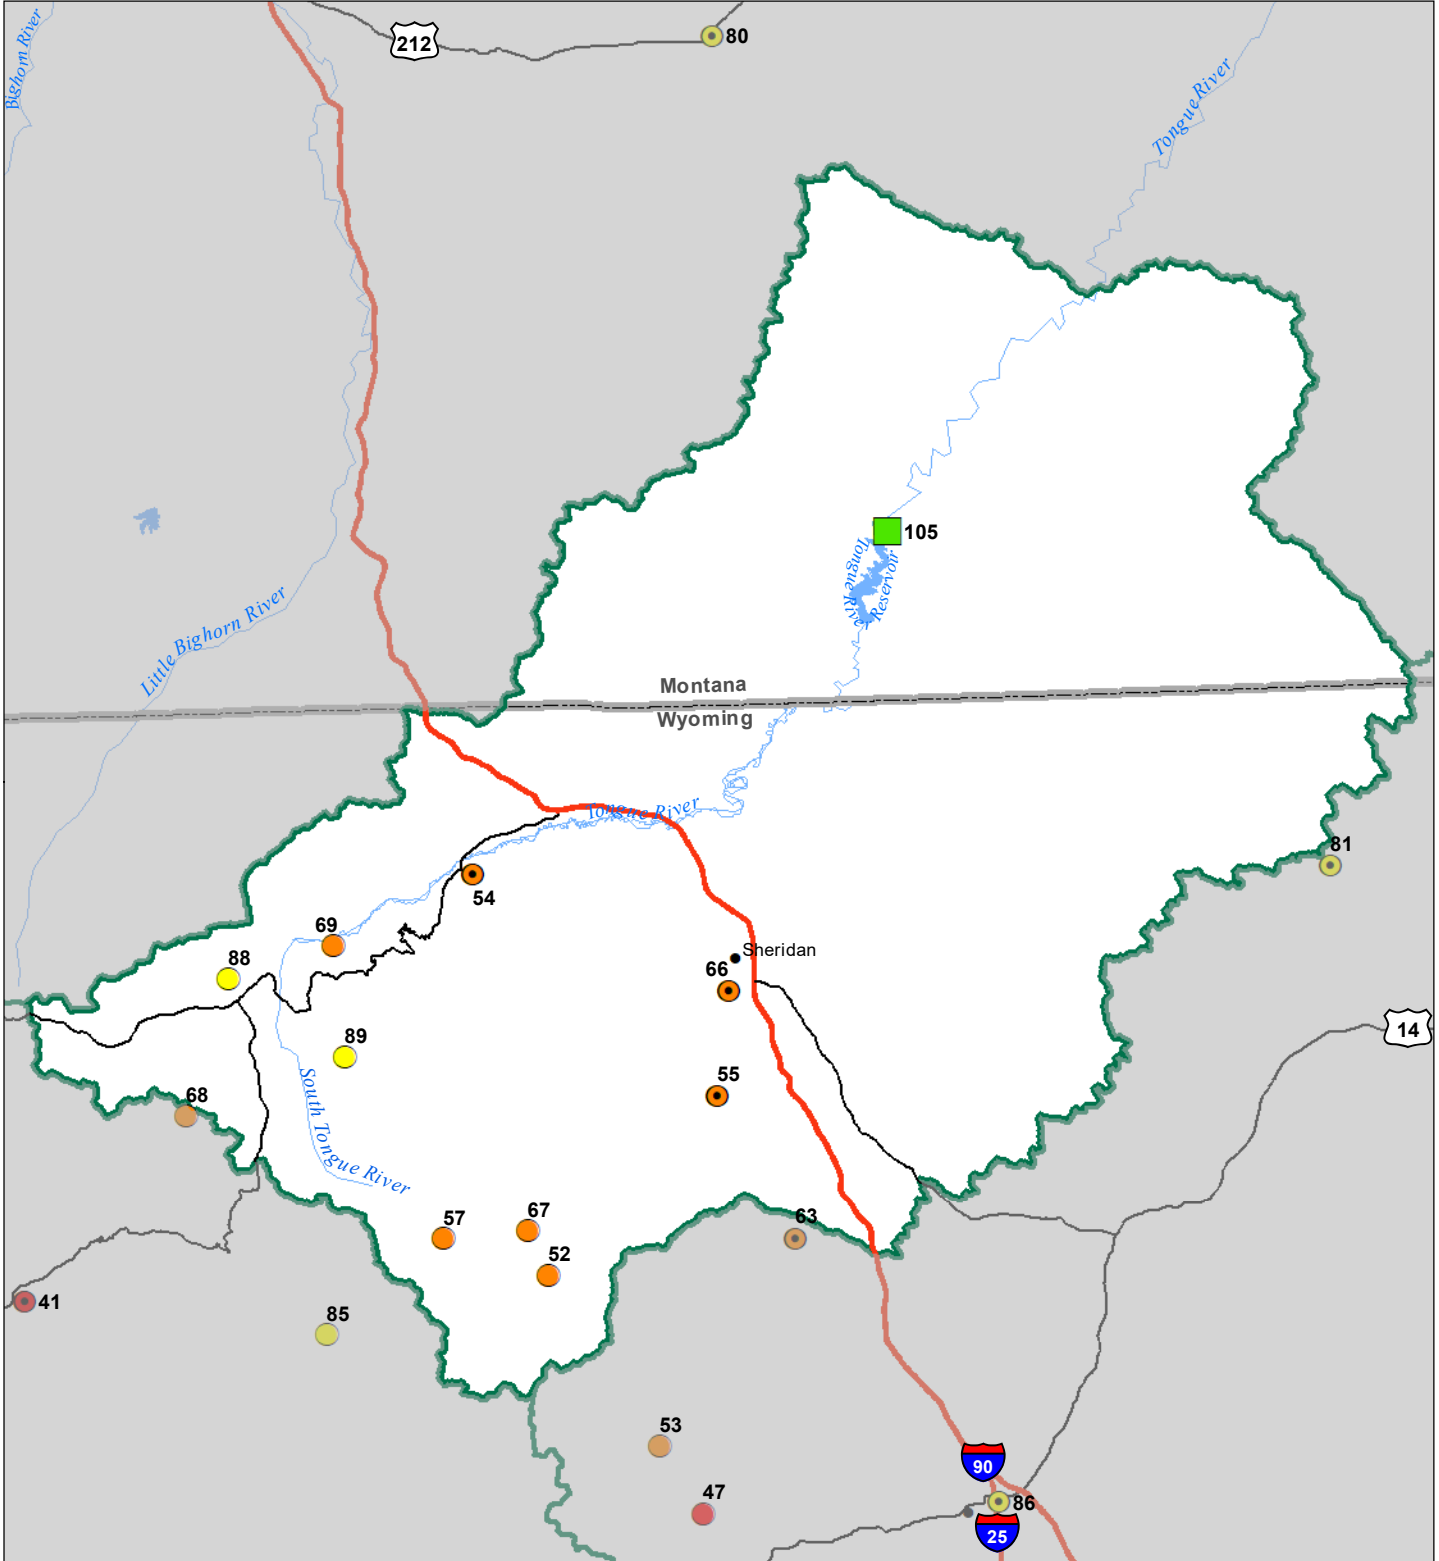

# Tongue River Basin Monthly Precipitation and Reservoir Levels Percentage of Normal November 1, 2022 (October 1, 2022 - November 1, 2022)

### Precipitation Percent of Normal

#### SNOTEL

- > 150%
- 131 - 150%
- 111 - 130%
- 91 - 110%
- 71 - 90%
- 51 - 70%
- 1 - 50%