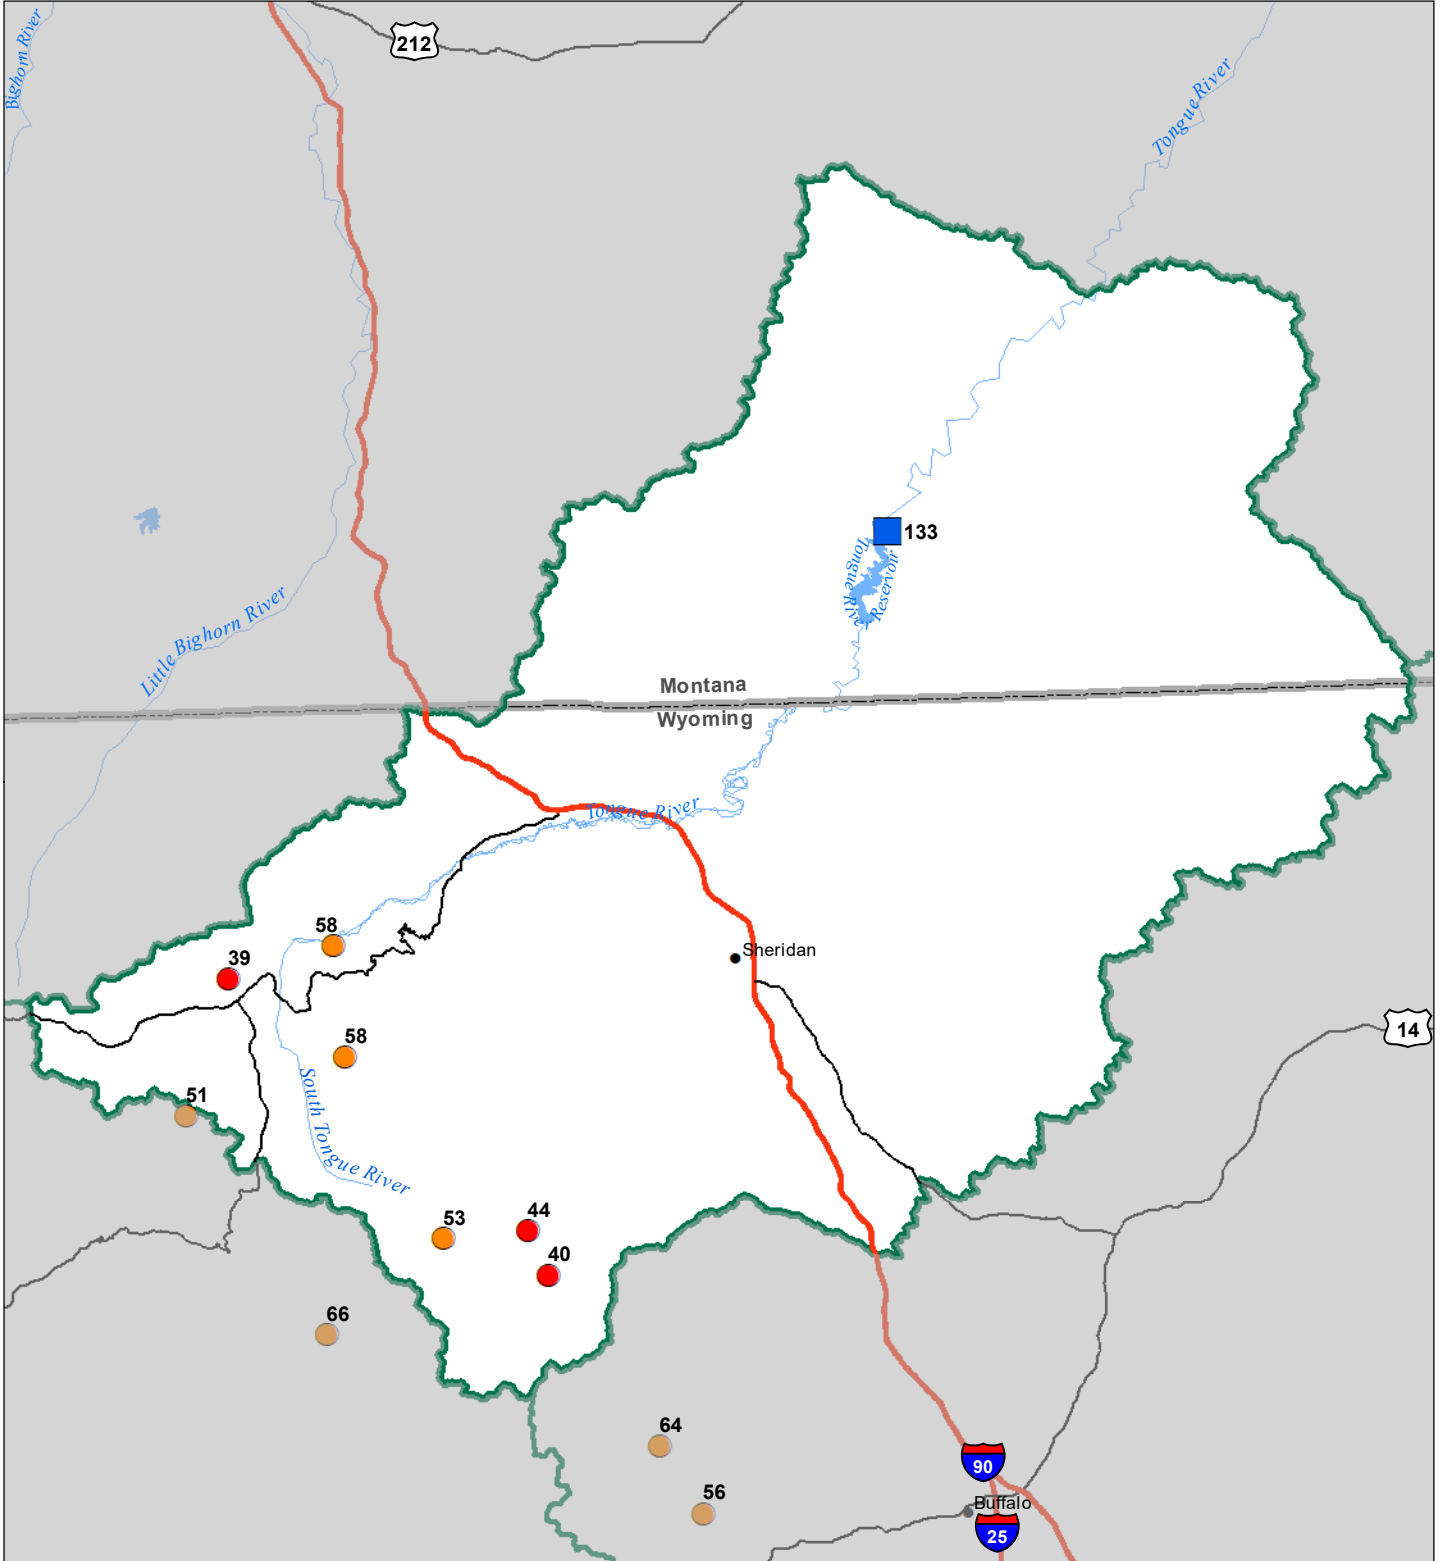

# Tongue River Basin Monthly Precipitation and Reservoir Levels Percentage of Normal May 1, 2023 (April 1, 2022 - May 1, 2023)

### Precipitation Percent of Normal

#### SNOTEL

- > 150%
- 131 - 150%
- 111 - 130%
- 91 - 110%
- 71 - 90%
- 51 - 70%
- 1 - 50%