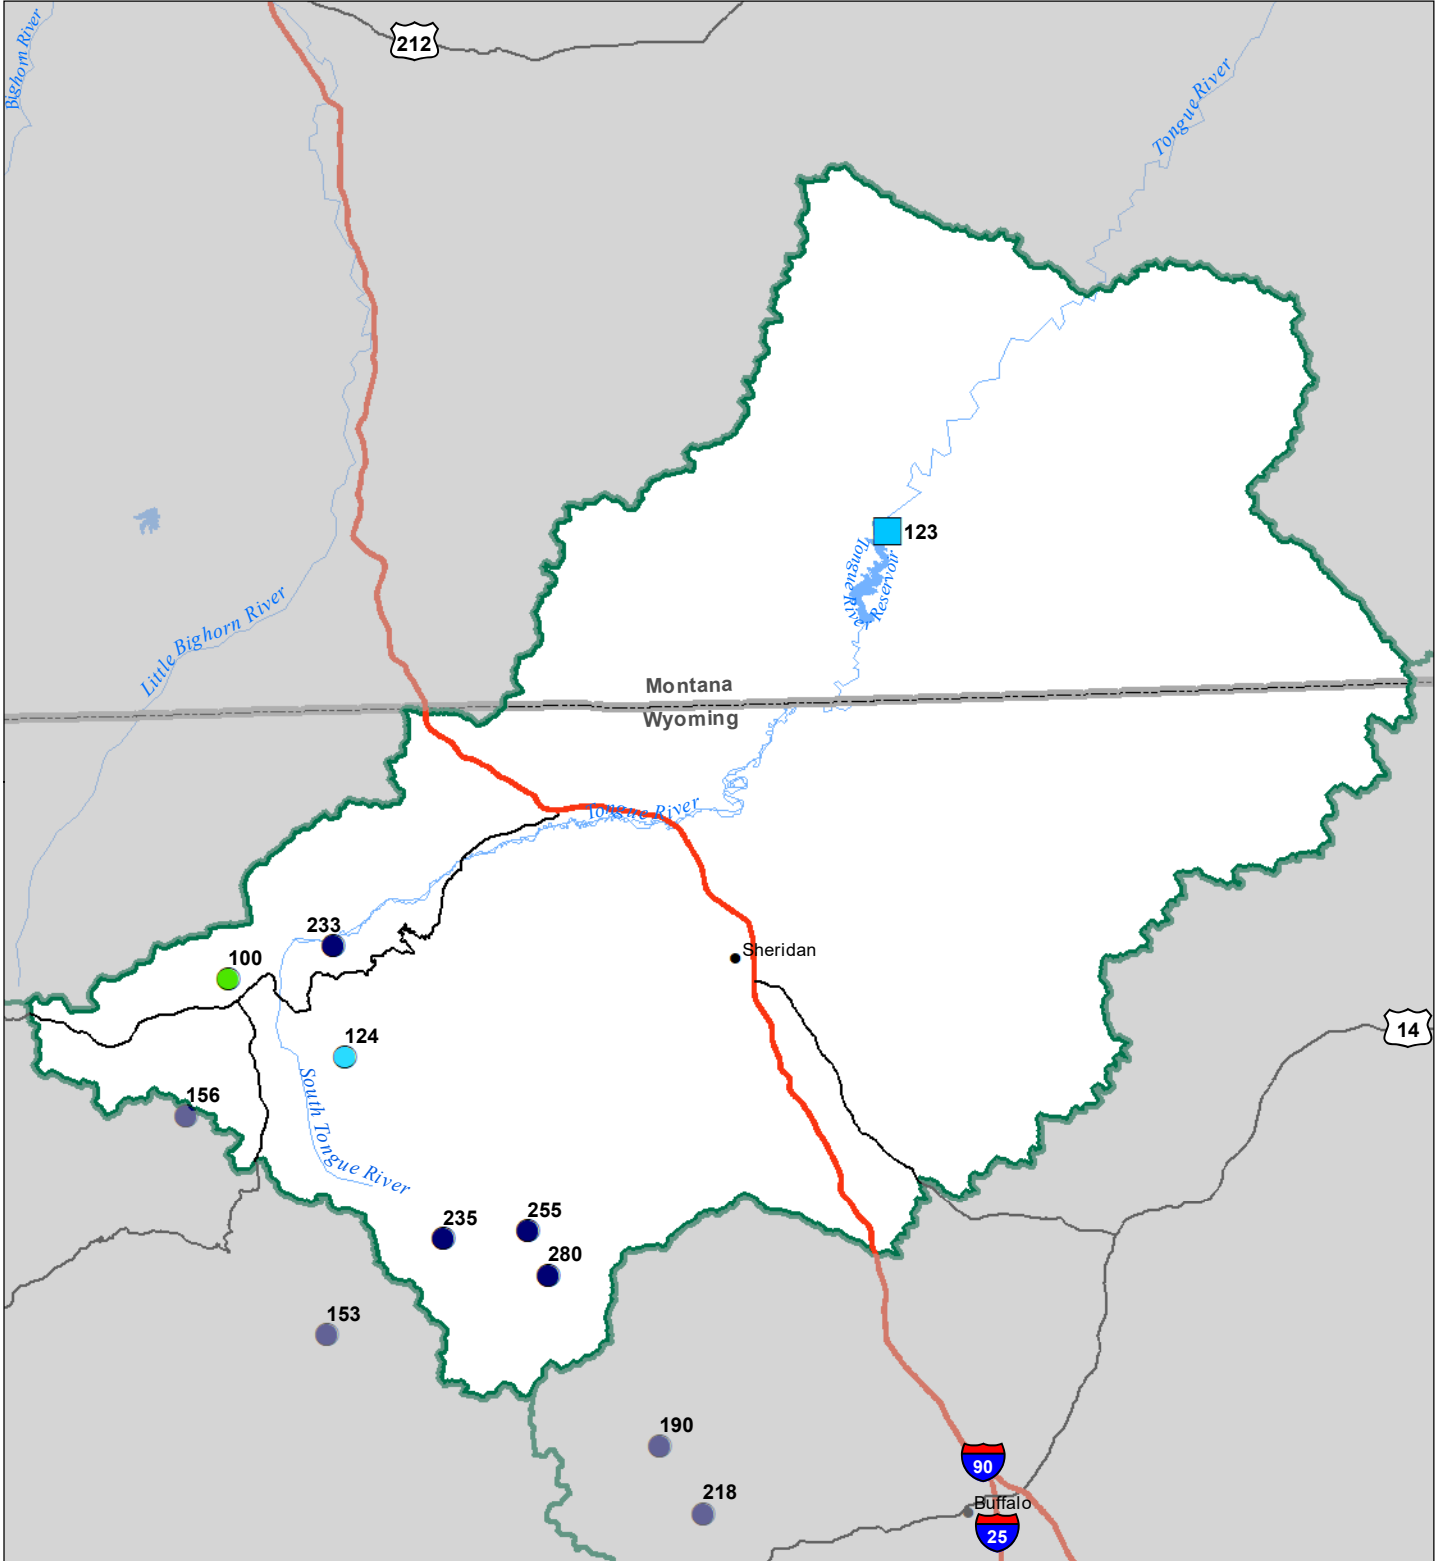

Tongue River Basin

Monthly Precipitation and Reservoir Levels

Percentage of Normal

August 1, 2023 (July 1, 2023 - August 1, 2023)

Precipitation Percent of Normal

SNOTEL		COOP/ACIS	
● > 150%	● 71 - 90%	● > 150%	● 71 - 90%
● 131 - 150%	● 51 - 70%	● 131 - 150%	● 51 - 70%
● 111 - 130%	● 1 - 50%	● 111 - 130%	● 1 - 50%
● 91 - 110%		● 91 - 110%	

Reservoirs Percent of Normal

■ > 150%
■ 131 - 150%
■ 111 - 130%
■ 91 - 110%
■ 71 - 90%
■ 51 - 70%
■ 1 - 50%