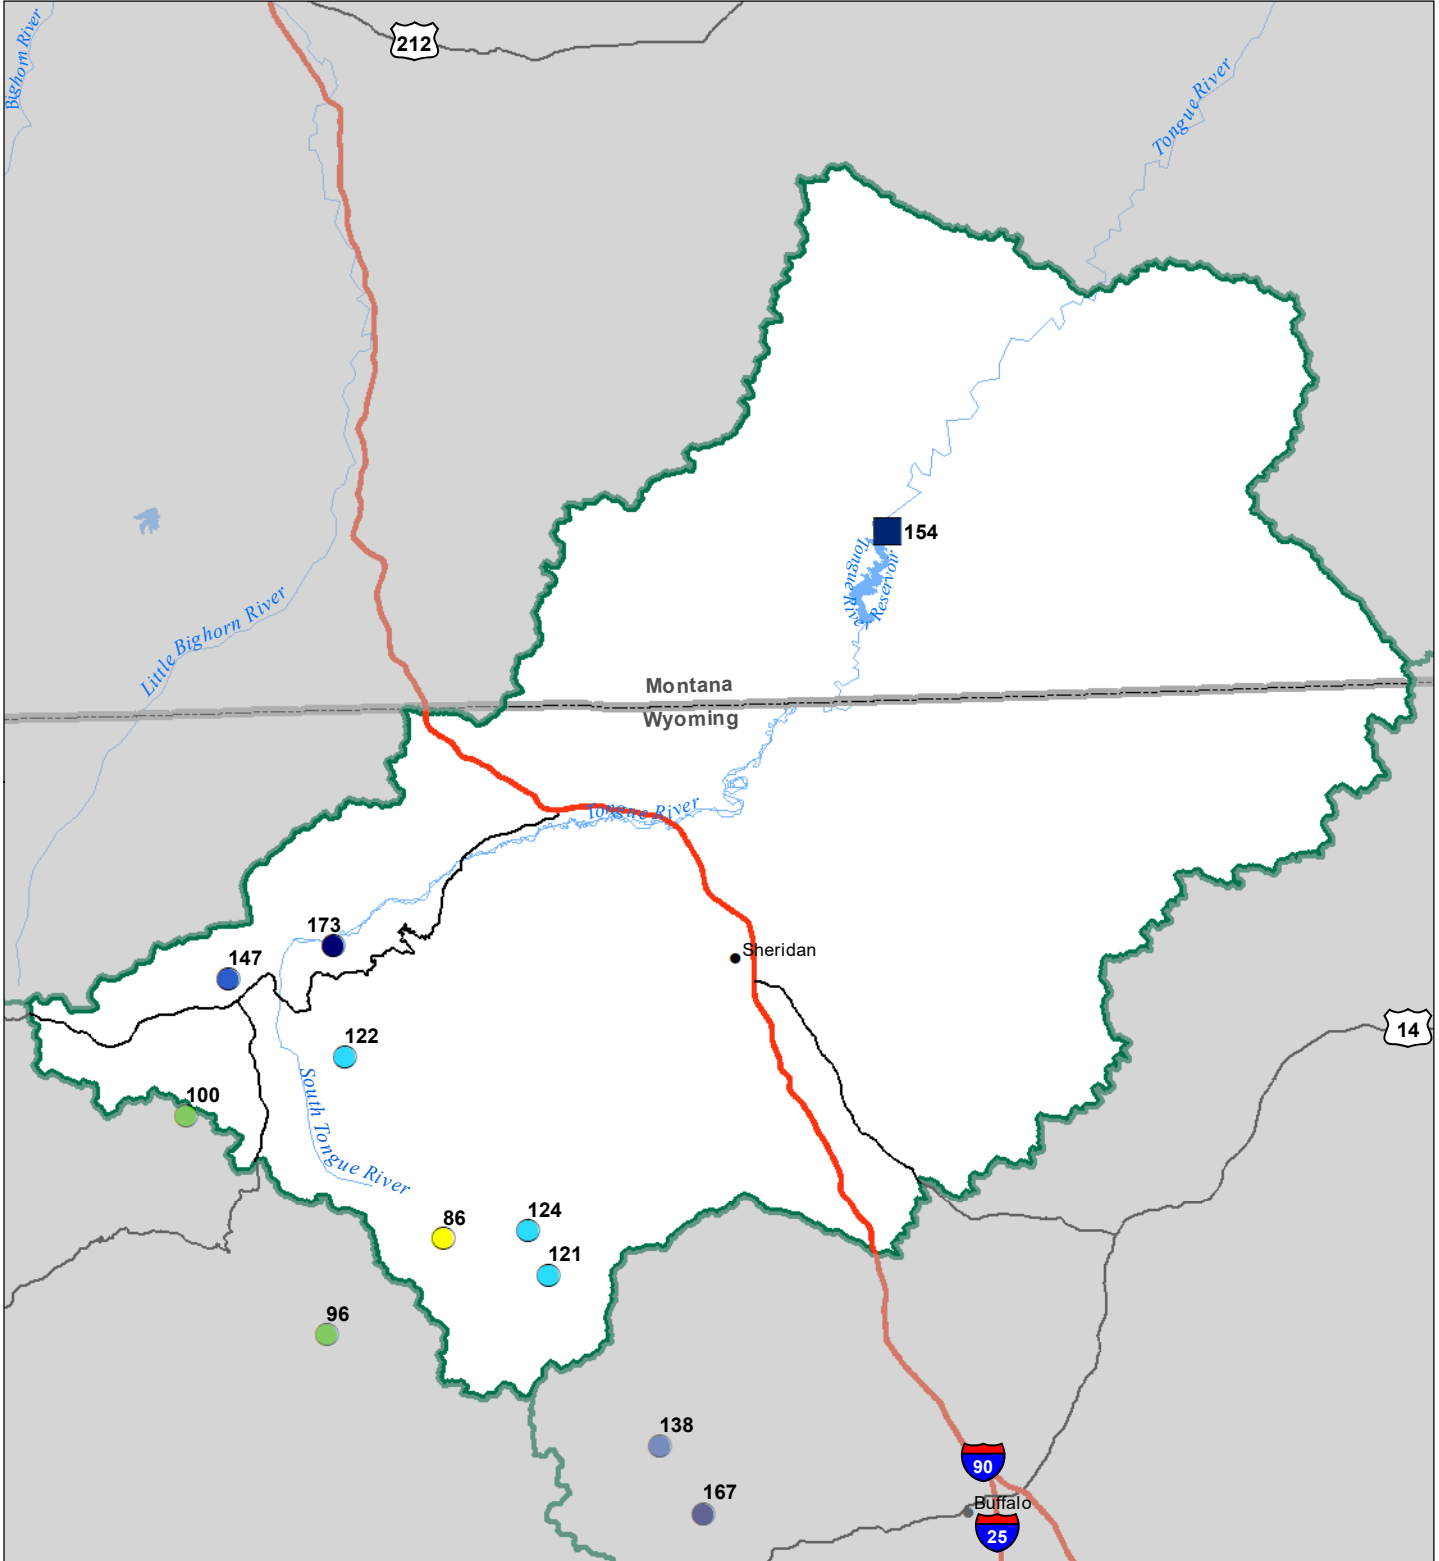

Tongue River Basin
Monthly Precipitation and Reservoir Levels
Percentage of Normal
October 1, 2023 (September 1, 2023 - October 1, 2023)

**Precipitation
Percent of Normal**

SNOTEL		COOP/ACIS	
● > 150%	● 71 - 90%	● > 150%	● 71 - 90%
● 131 - 150%	● 51 - 70%	● 131 - 150%	● 51 - 70%
● 111 - 130%	● 1 - 50%	● 111 - 130%	● 1 - 50%
● 91 - 110%		● 91 - 110%	

**Reservoirs
Percent of Normal**

■ > 150%
■ 131 - 150%
■ 111 - 130%
■ 91 - 110%
■ 71 - 90%
■ 51 - 70%
■ 1 - 50%