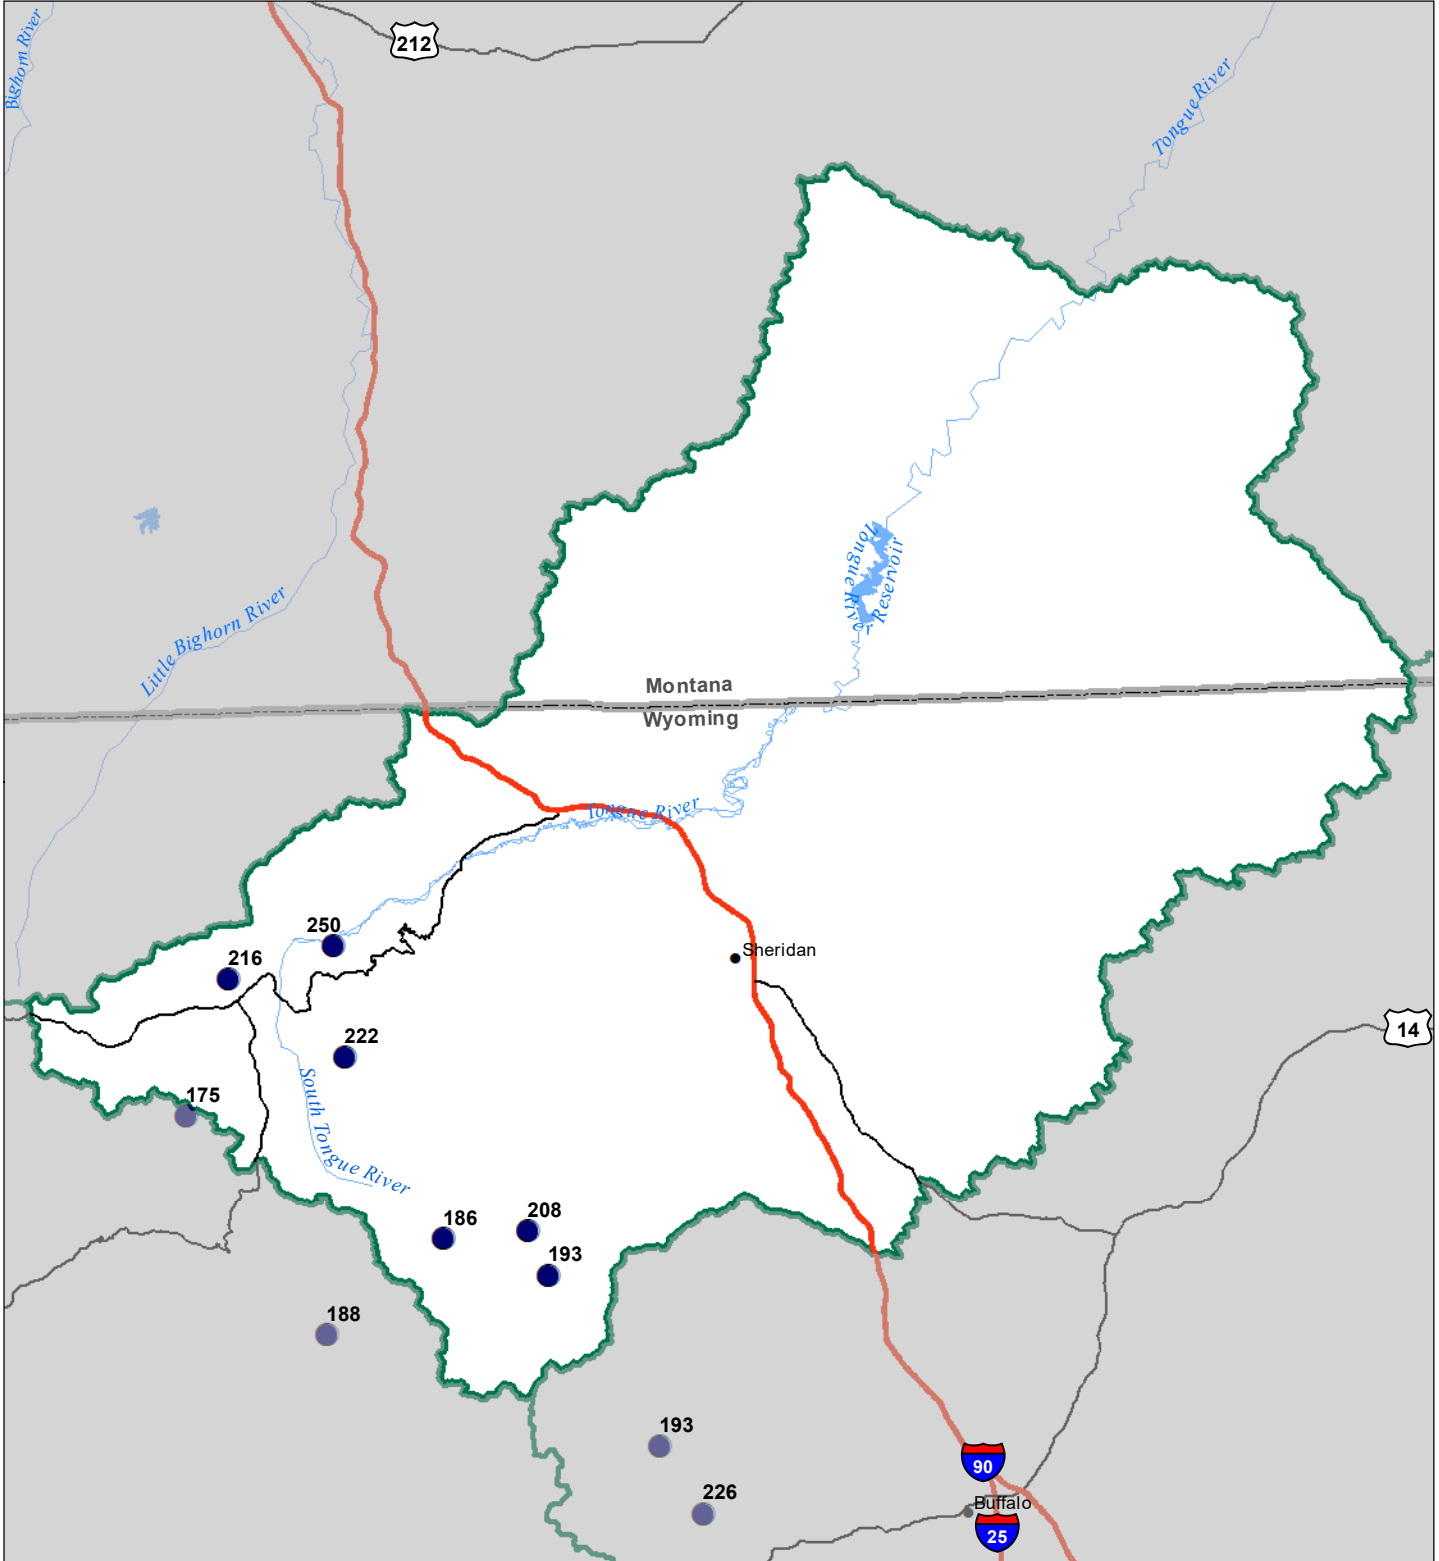

Tongue River Basin Monthly Precipitation and Reservoir Levels Percentage of Normal November 1, 2023 (October 1, 2023 - November 1, 2023)

Precipitation Percent of Normal

SNOTEL

- > 150%
- 131 - 150%
- 111 - 130%
- 91 - 110%
- 71 - 90%
- 51 - 70%
- 1 - 50%

COOP/ACIS

- > 150%
- 131 - 150%
- 111 - 130%
- 91 - 110%
- 71 - 90%
- 51 - 70%
- 1 - 50%

Reservoirs Percent of Normal

- > 150%
- 131 - 150%
- 111 - 130%
- 91 - 110%
- 71 - 90%
- 51 - 70%
- 1 - 50%