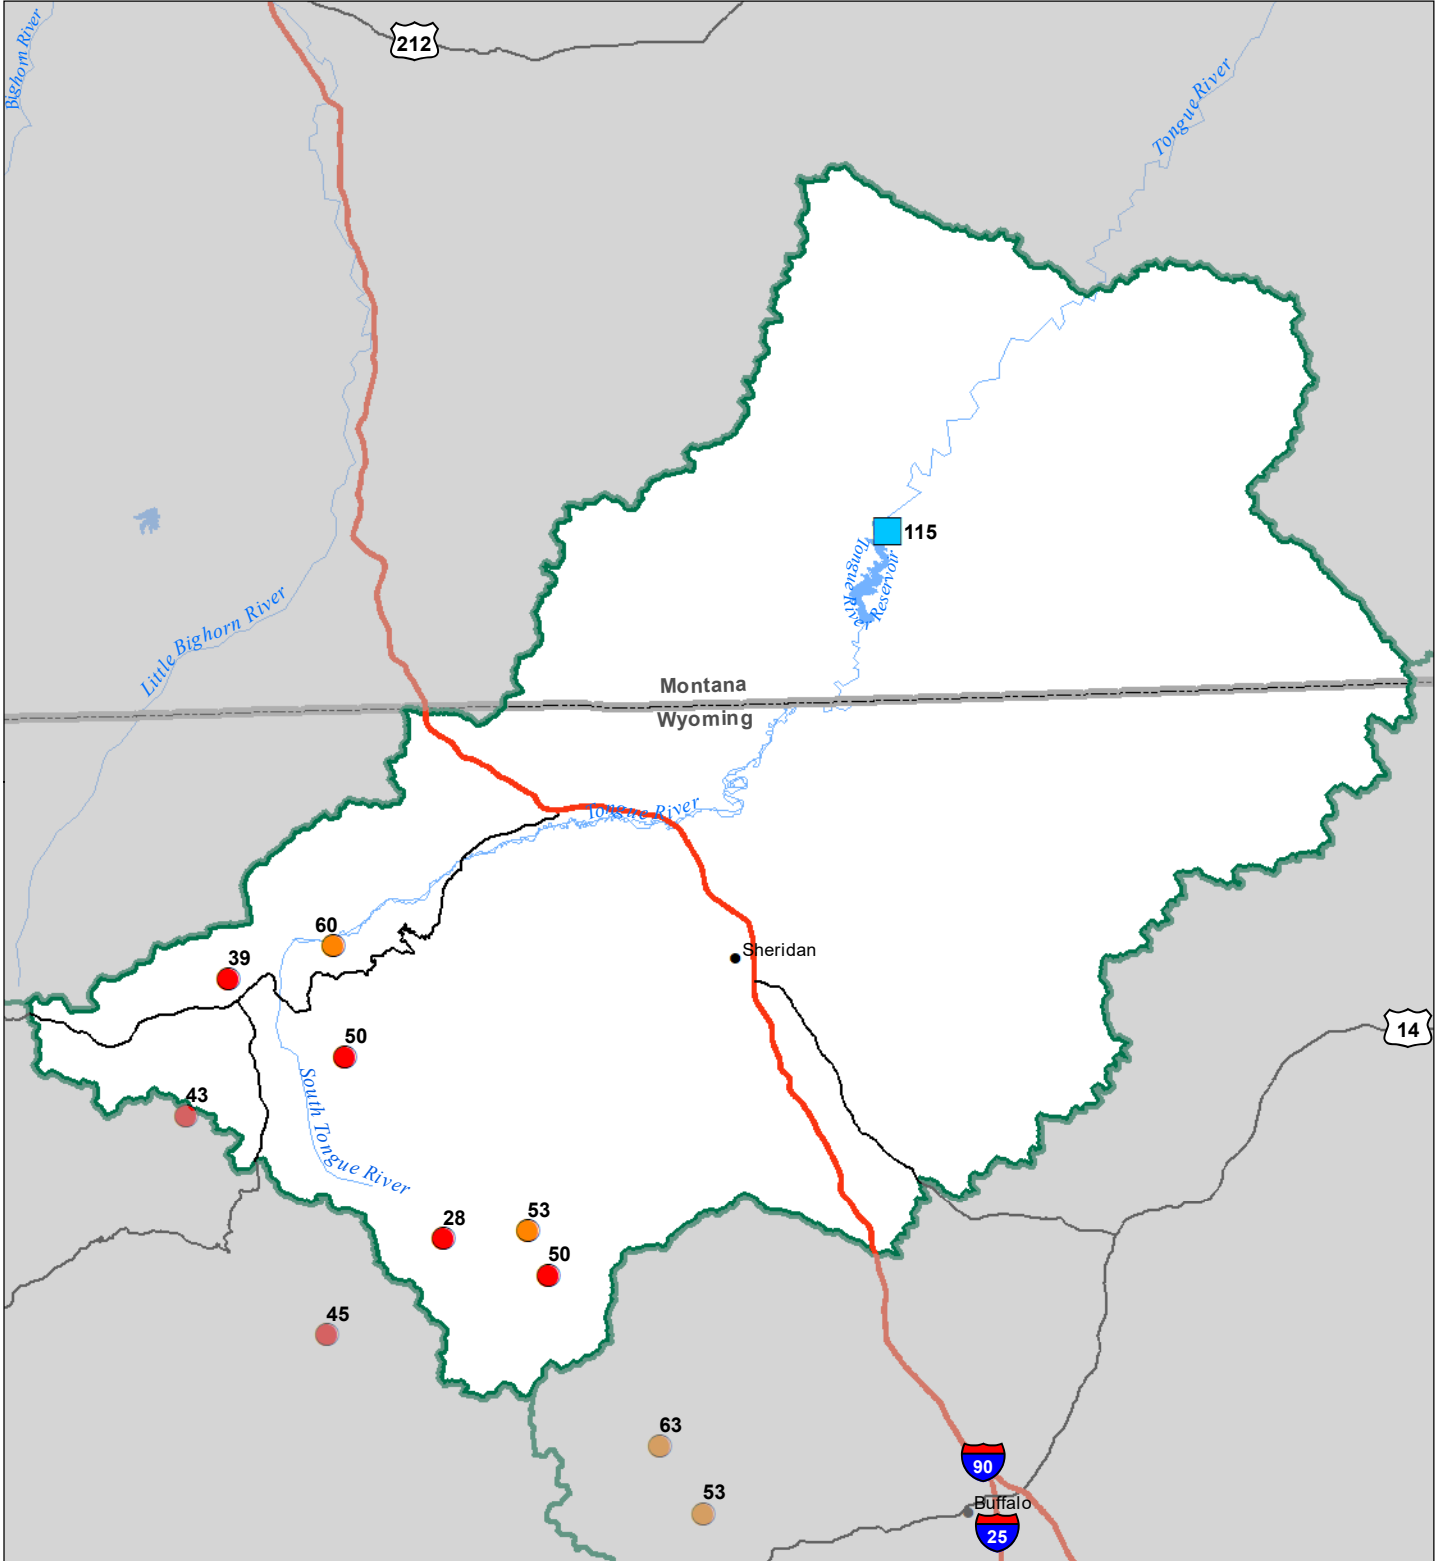

Tongue River Basin

Monthly Precipitation and Reservoir Levels

Percentage of Normal

December 1, 2023 (November 1, 2023 - December 1, 2023)

Precipitation Percent of Normal

SNOTEL		COOP/ACIS	
● > 150%	● 71 - 90%	● > 150%	● 71 - 90%
● 131 - 150%	● 51 - 70%	● 131 - 150%	● 51 - 70%
● 111 - 130%	● 1 - 50%	● 111 - 130%	● 1 - 50%
● 91 - 110%		● 91 - 110%	

Reservoirs Percent of Normal

■ > 150%
■ 131 - 150%
■ 111 - 130%
■ 91 - 110%
■ 71 - 90%
■ 51 - 70%
■ 1 - 50%