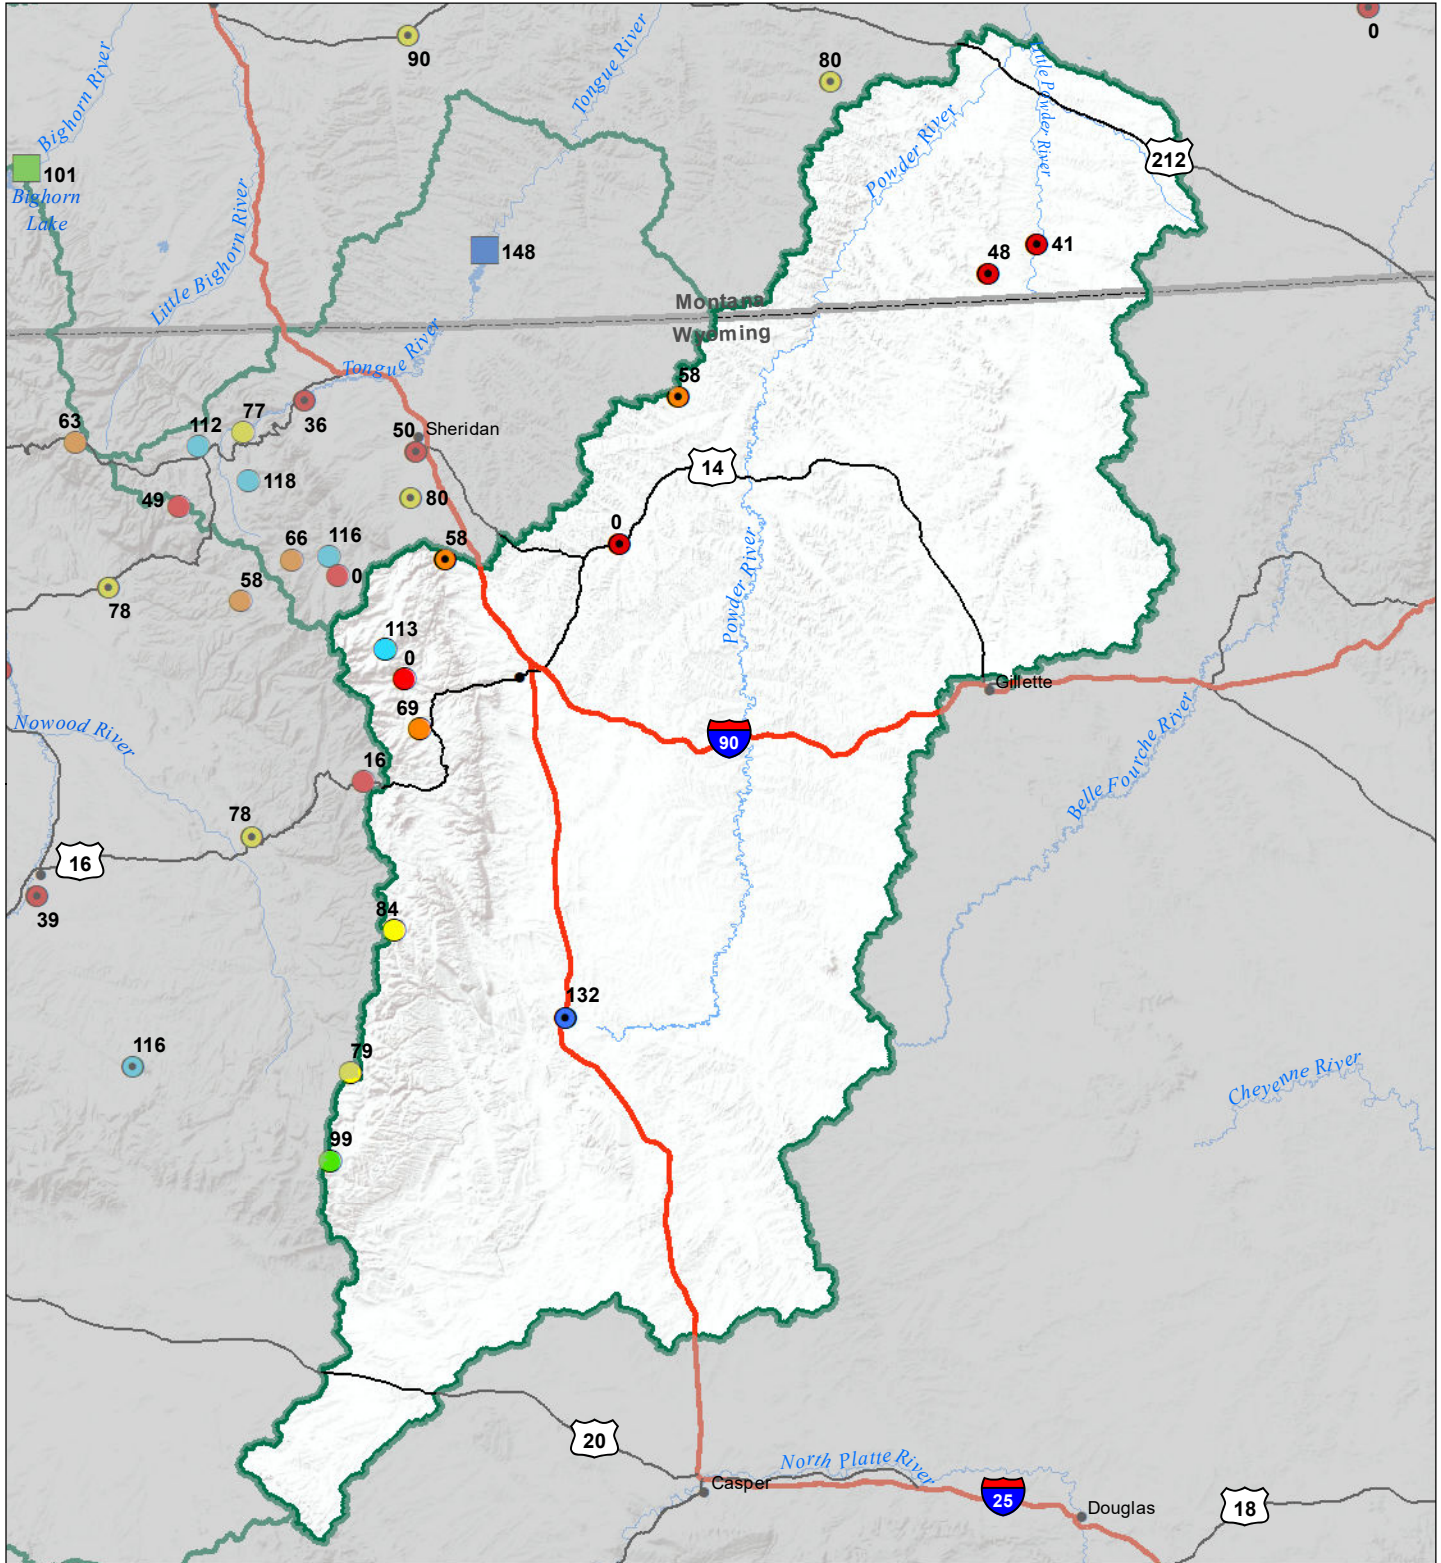

# Powder River Basin Monthly Precipitation and Reservoir Levels Percentage of Normal January 1, 2021 (December 1, 2020 - January 1, 2021)

### Precipitation Percent of Normal

#### SNOTEL

- > 150%
- 131 - 150%
- 111 - 130%
- 91 - 110%
- 71 - 90%
- 51 - 70%
- 1 - 50%