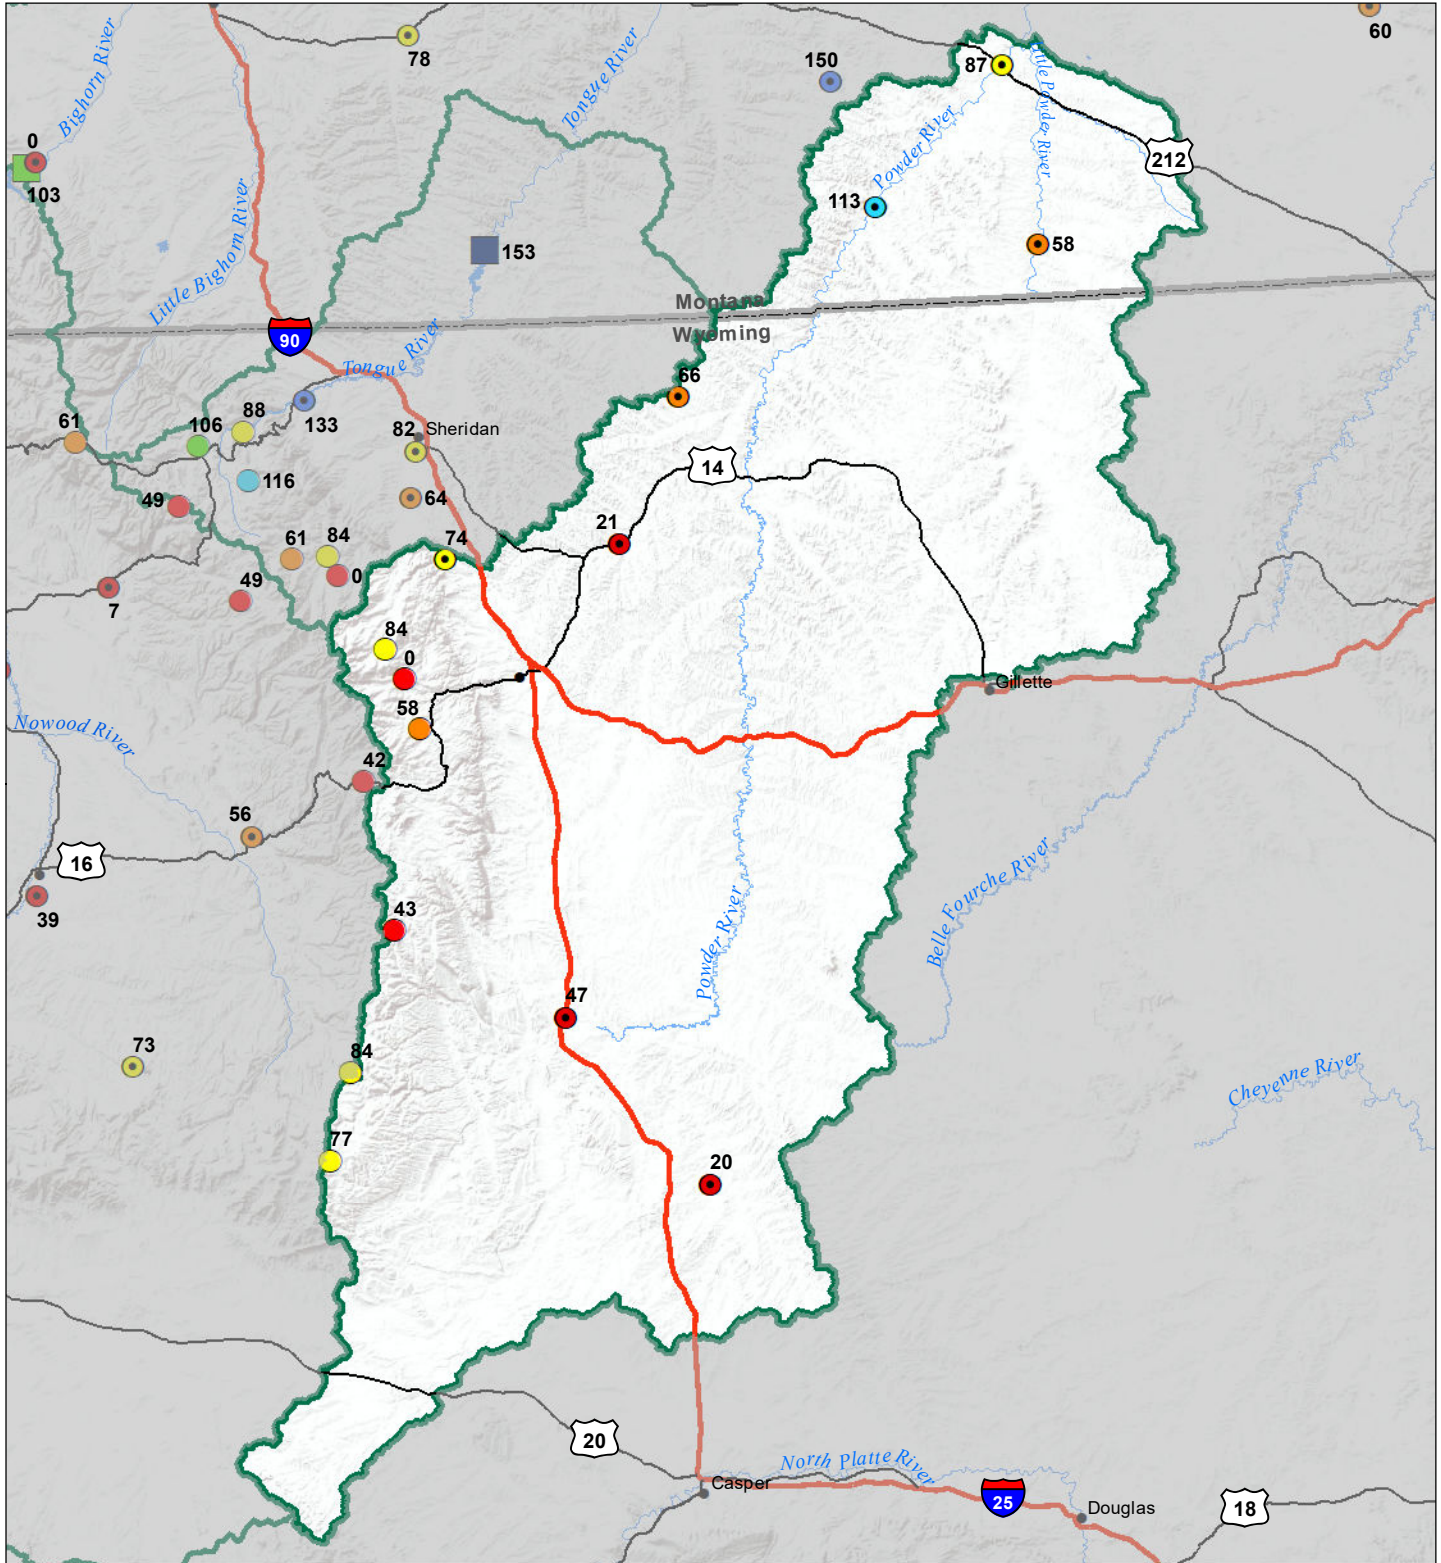

Powder River Basin Monthly Precipitation and Reservoir Levels Percentage of Normal February 1, 2021 (January 1, 2021 - February 1, 2021)

Precipitation Percent of Normal

SNOTEL

- > 150%
- 131 - 150%
- 111 - 130%
- 91 - 110%
- 71 - 90%
- 51 - 70%
- 1 - 50%

COOP/ACIS

- > 150%
- 131 - 150%
- 111 - 130%
- 91 - 110%
- 71 - 90%
- 51 - 70%
- 1 - 50%

Reservoirs Percent of Normal

- > 150%
- 131 - 150%
- 111 - 130%
- 91 - 110%
- 71 - 90%
- 51 - 70%
- 1 - 50%