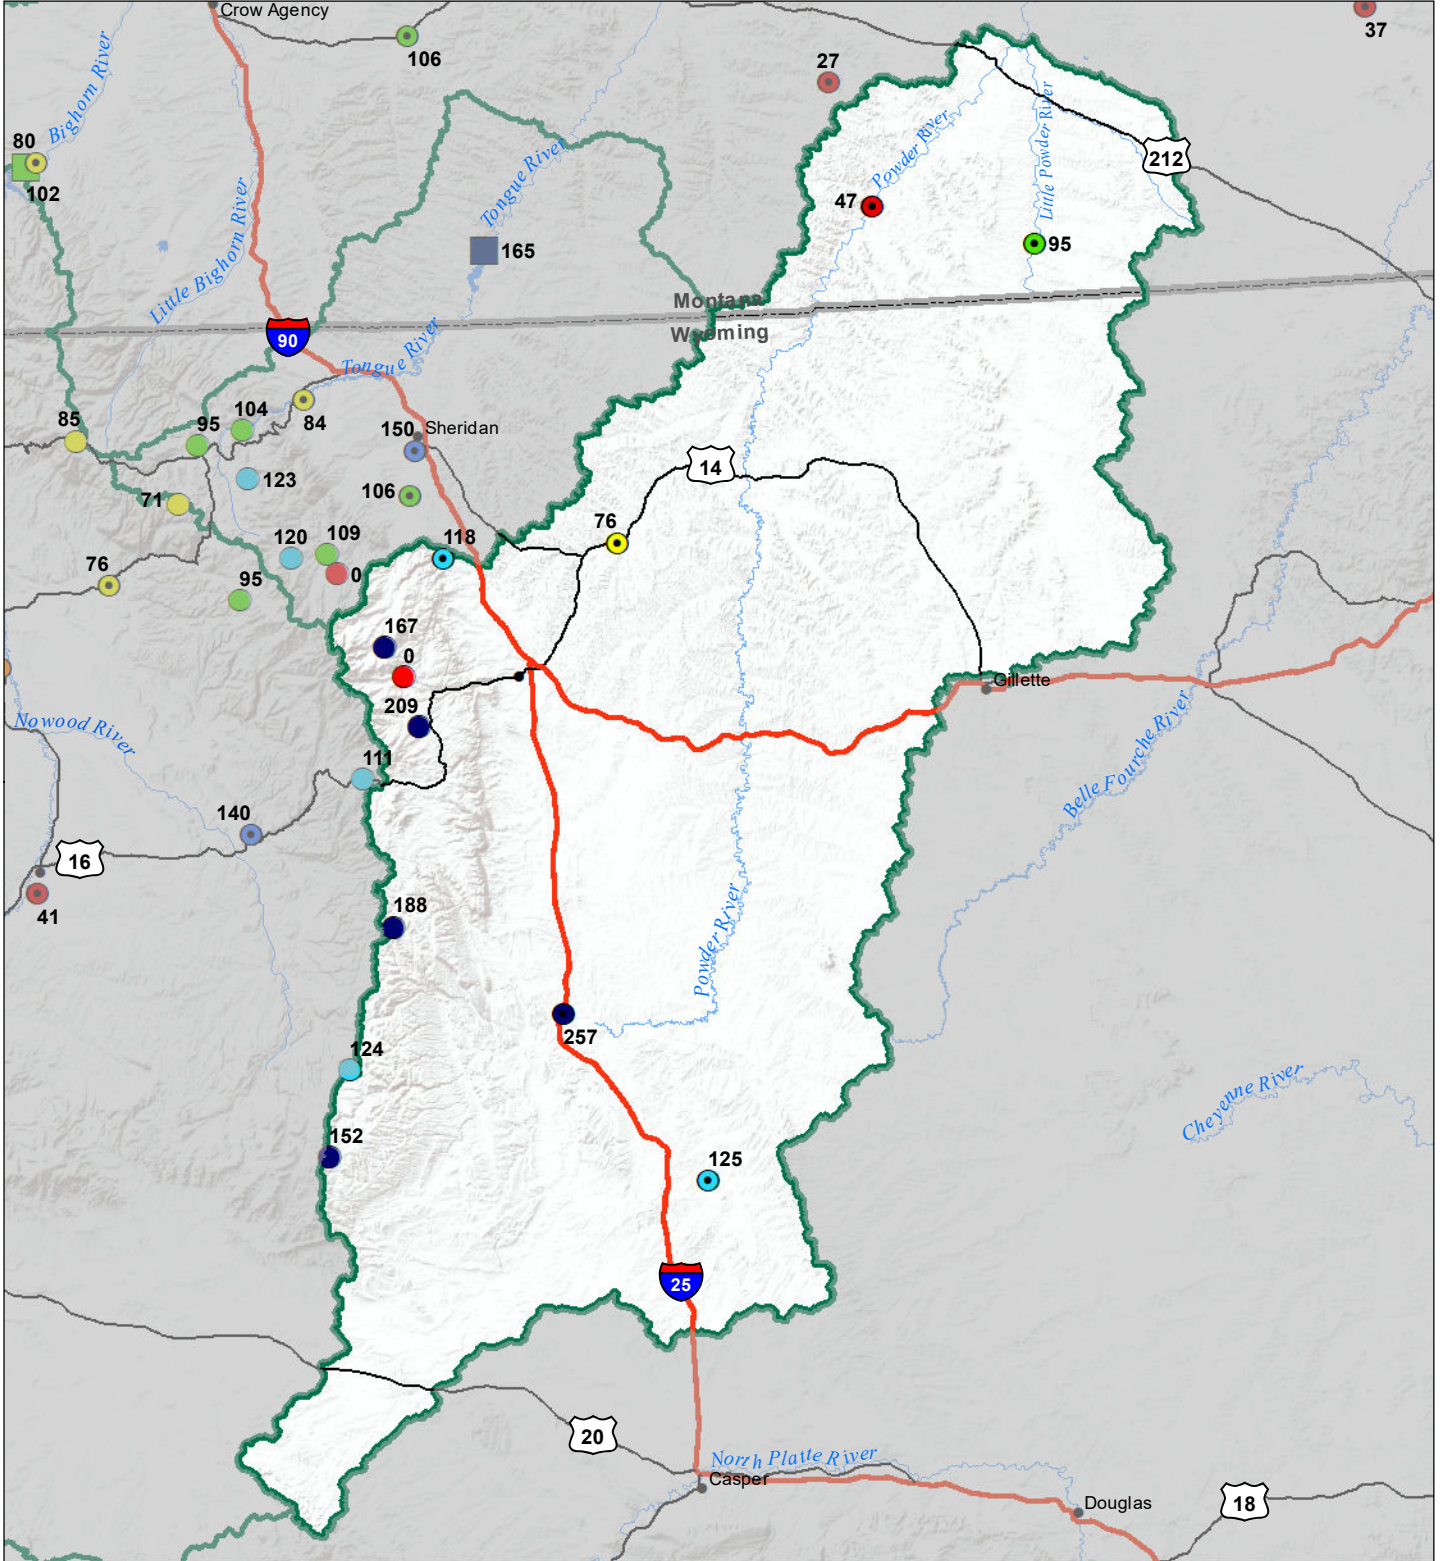

Powder River Basin Monthly Precipitation and Reservoir Levels Percentage of Normal April 1, 2021 (March 1, 2021 - April 1, 2021)

Precipitation Percent of Normal

SNOTEL

- > 150%
- 131 - 150%
- 111 - 130%
- 91 - 110%
- 71 - 90%
- 51 - 70%
- 1 - 50%

COOP/ACIS

- > 150%
- 131 - 150%
- 111 - 130%
- 91 - 110%
- 71 - 90%
- 51 - 70%
- 1 - 50%

Reservoirs Percent of Normal

- > 150%
- 131 - 150%
- 111 - 130%
- 91 - 110%
- 71 - 90%
- 51 - 70%
- 1 - 50%