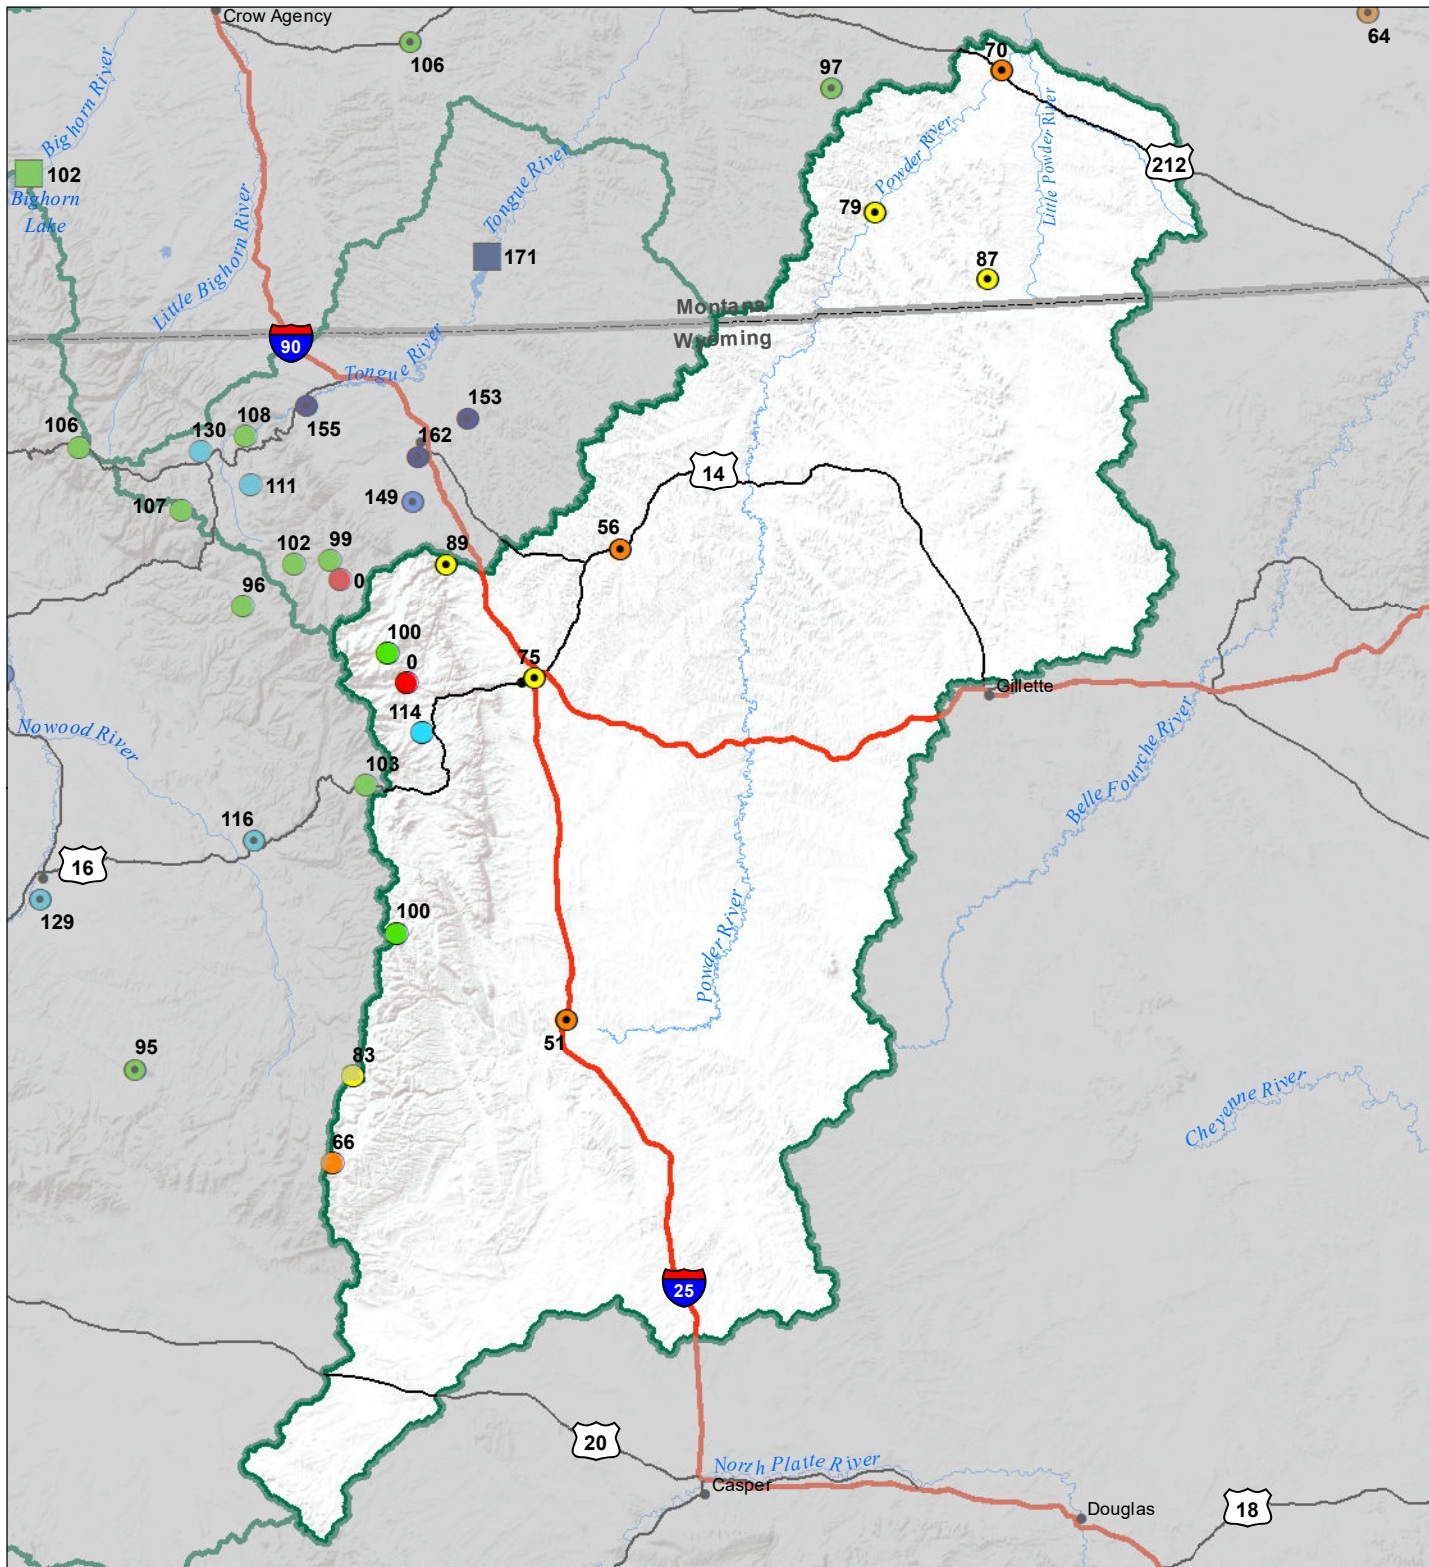

Powder River Basin Monthly Precipitation and Reservoir Levels Percentage of Normal May 1, 2021 (April 1, 2021 - May 1, 2021)

Precipitation Percent of Normal

SNOTEL

- > 150%
- 131 - 150%
- 111 - 130%
- 91 - 110%
- 71 - 90%
- 51 - 70%
- 1 - 50%

COOP/ACIS

- > 150%
- 131 - 150%
- 111 - 130%
- 91 - 110%
- 71 - 90%
- 51 - 70%
- 1 - 50%

Reservoirs Percent of Normal

- > 150%
- 131 - 150%
- 111 - 130%
- 91 - 110%
- 71 - 90%
- 51 - 70%
- 1 - 50%