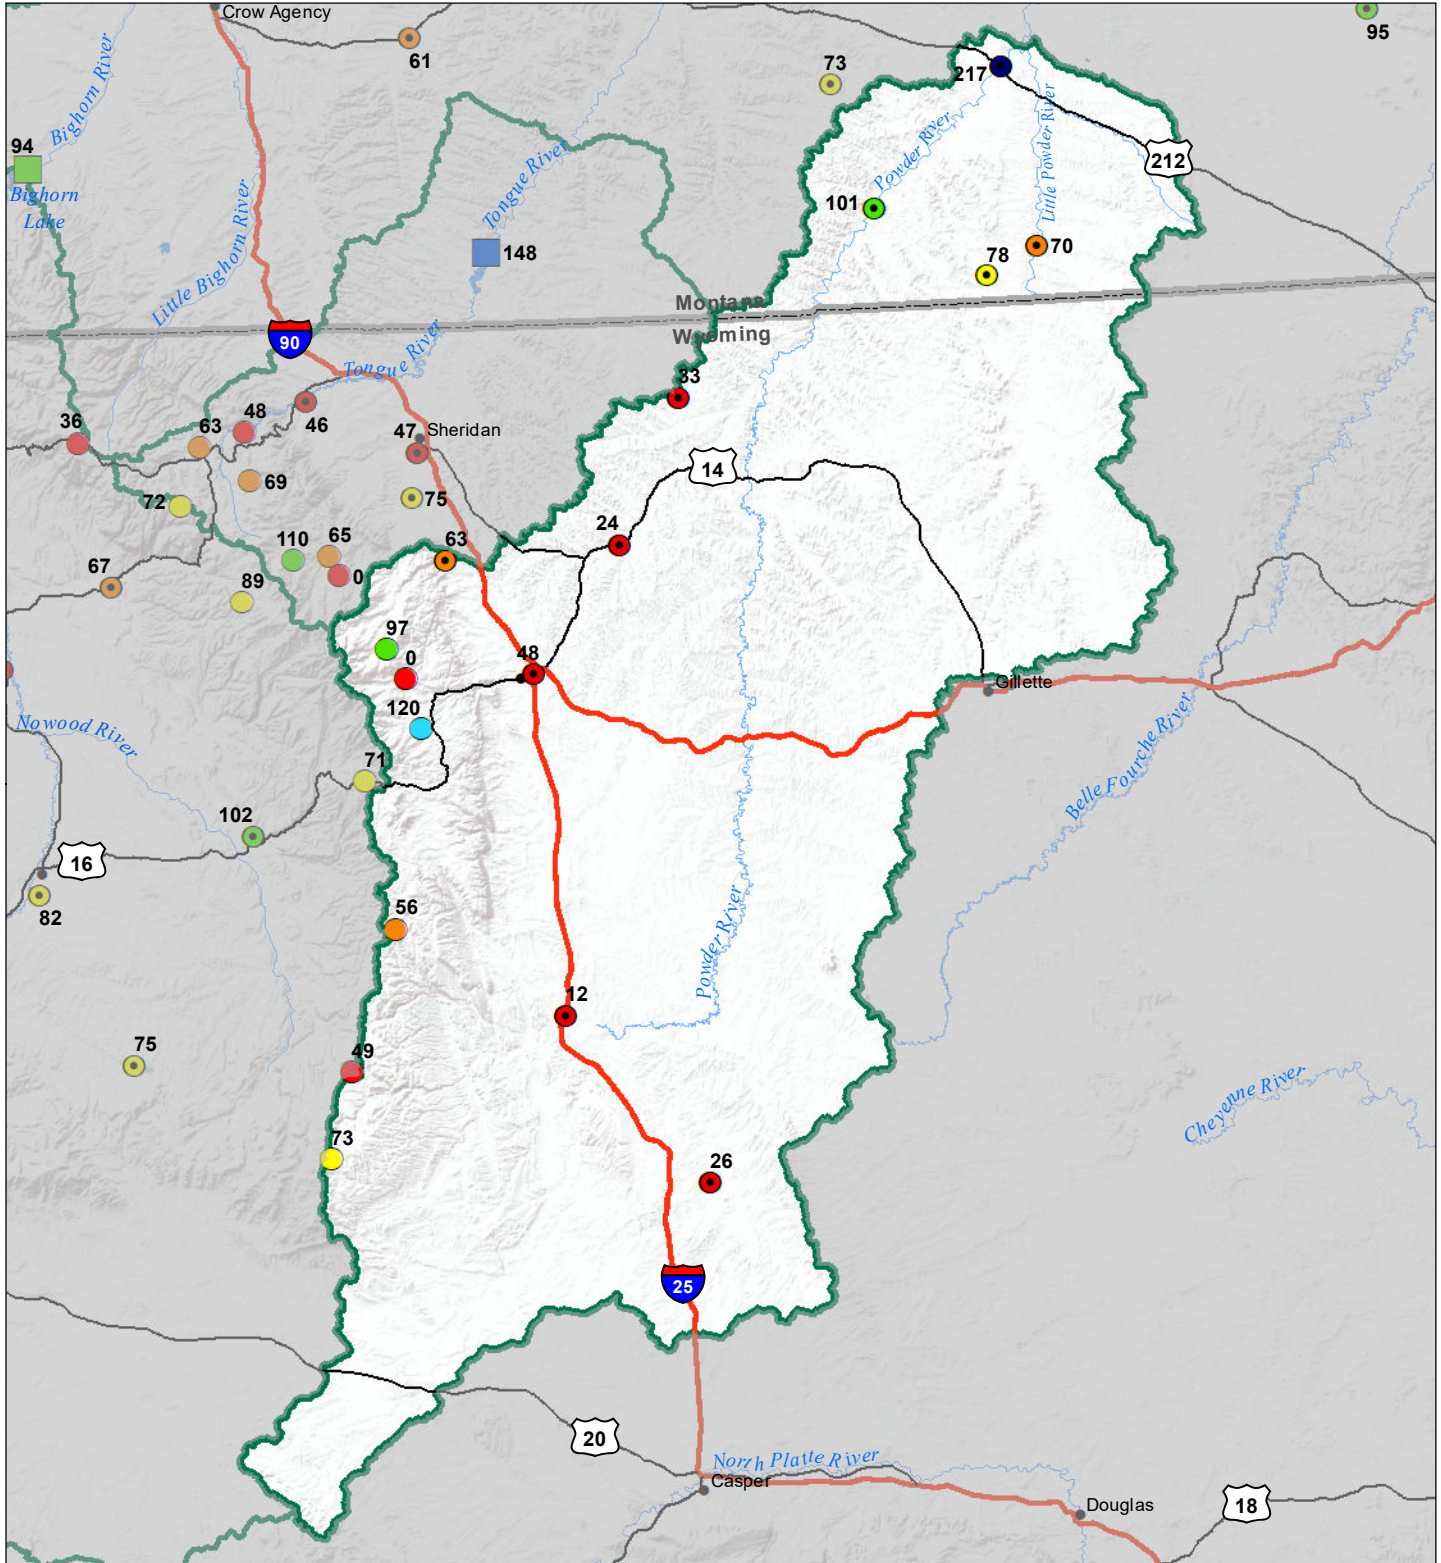

Powder River Basin Monthly Precipitation and Reservoir Levels Percentage of Normal June 1, 2021 (May 1, 2021 - June 1, 2021)

Precipitation Percent of Normal

SNOTEL

- > 150%
- 131 - 150%
- 111 - 130%
- 91 - 110%
- 71 - 90%
- 51 - 70%
- 1 - 50%

COOP/ACIS

- > 150%
- 131 - 150%
- 111 - 130%
- 91 - 110%
- 71 - 90%
- 51 - 70%
- 1 - 50%

Reservoirs Percent of Normal

- > 150%
- 131 - 150%
- 111 - 130%
- 91 - 110%
- 71 - 90%
- 51 - 70%
- 1 - 50%