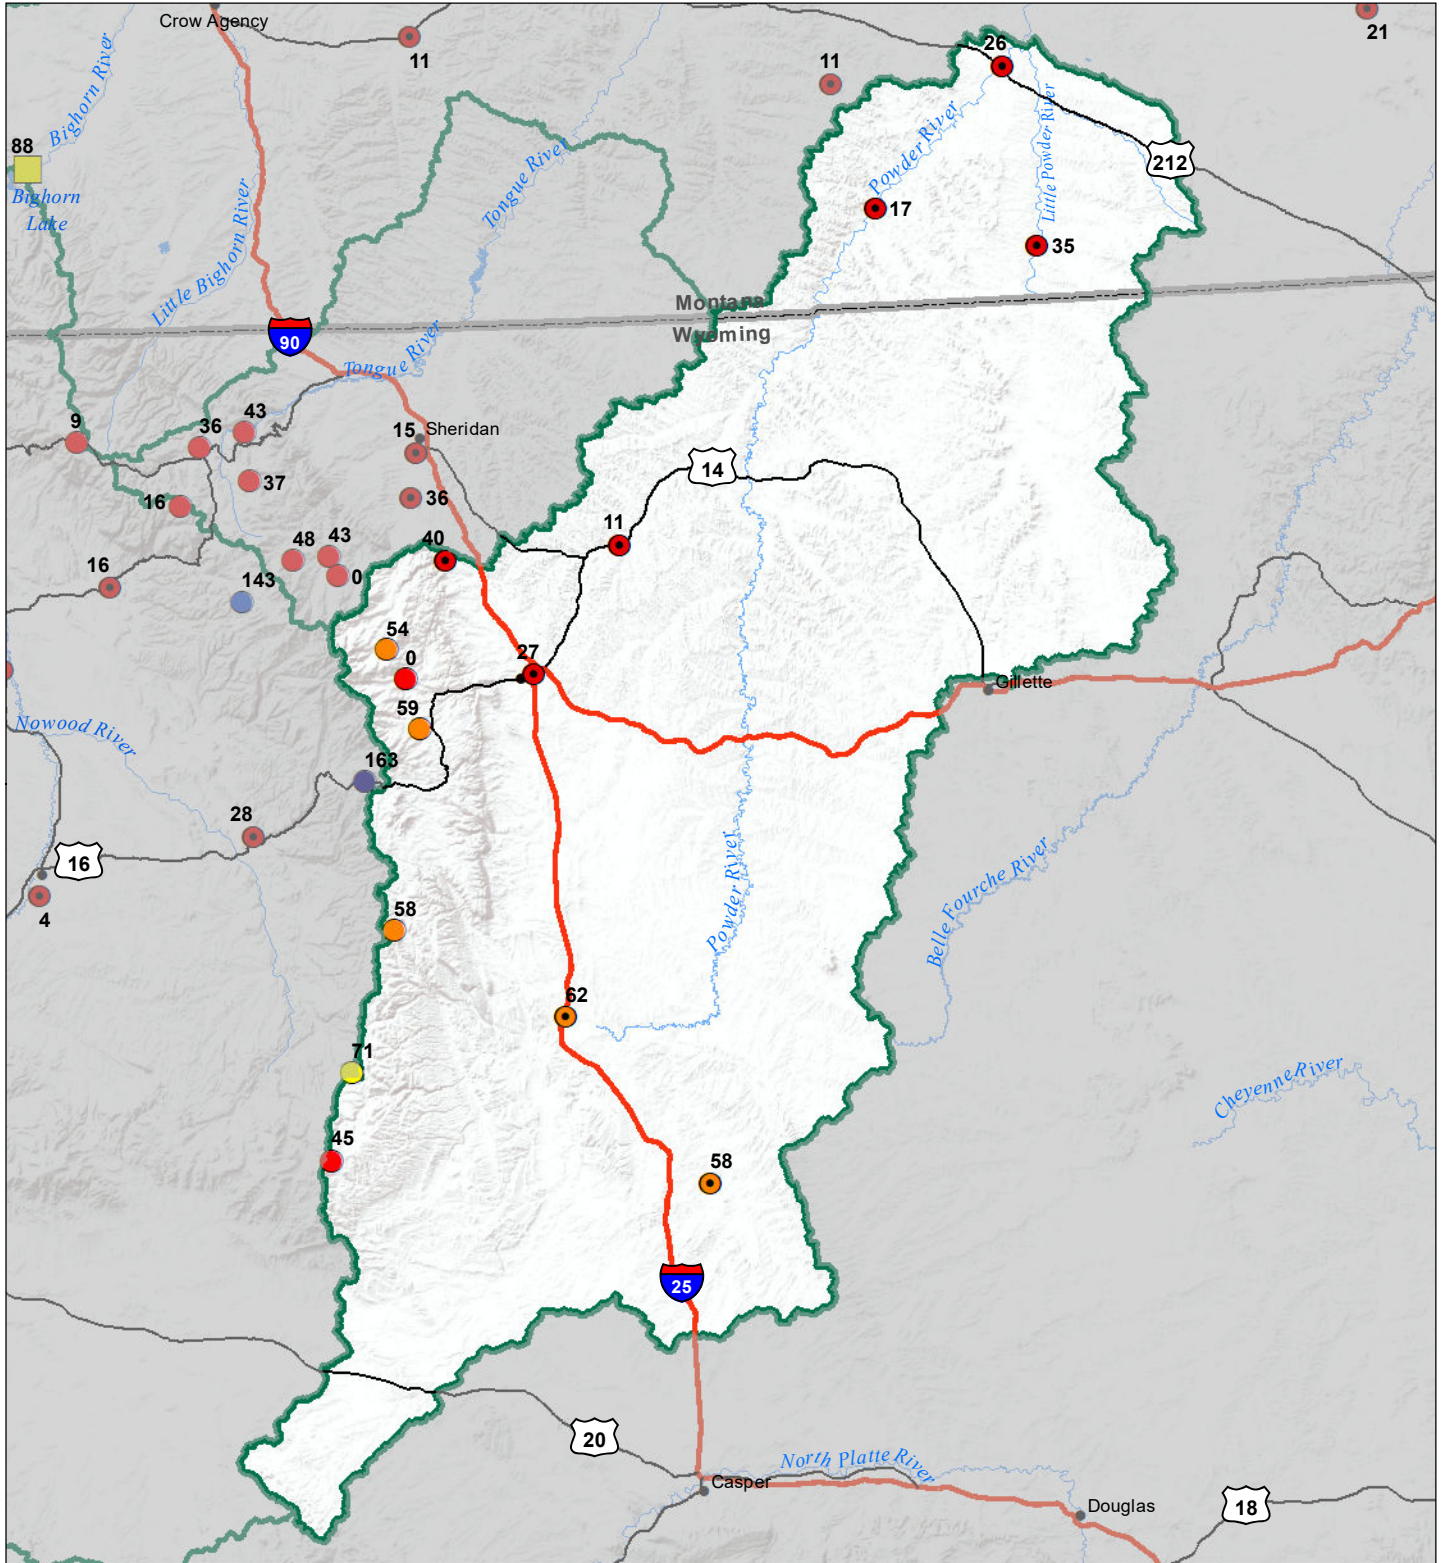

# Powder River Basin Monthly Precipitation and Reservoir Levels Percentage of Normal July 1, 2021 (June 1, 2021 - July 1, 2021)

### Precipitation Percent of Normal

#### SNOTEL

- > 150%
- 131 - 150%
- 111 - 130%
- 91 - 110%
- 71 - 90%
- 51 - 70%
- 1 - 50%