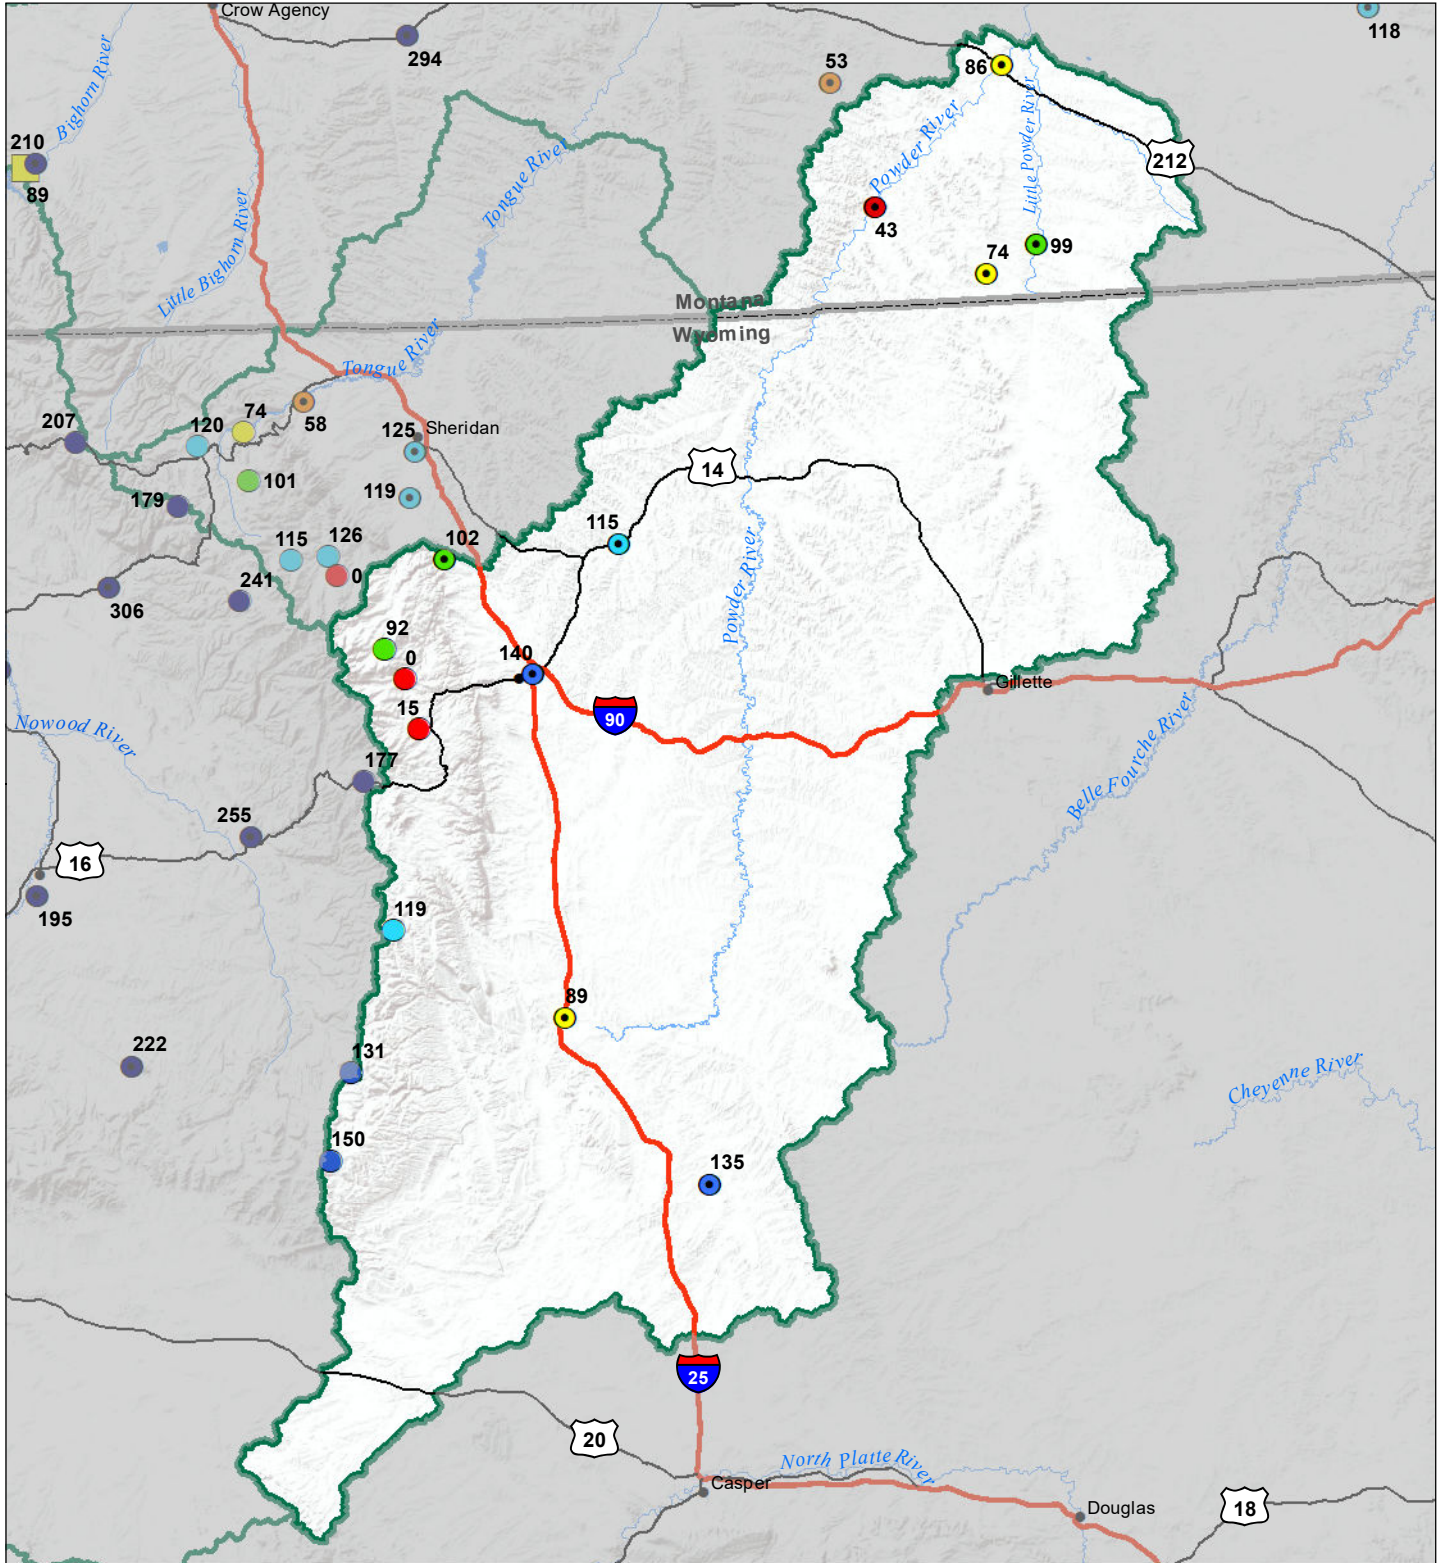

Powder River Basin Monthly Precipitation and Reservoir Levels Percentage of Normal September 1, 2021 (August 1, 2021 - September 1, 2021)

Precipitation Percent of Normal

SNOTEL

- > 150%
- 131 - 150%
- 111 - 130%
- 91 - 110%
- 71 - 90%
- 51 - 70%
- 1 - 50%

COOP/ACIS

- > 150%
- 131 - 150%
- 111 - 130%
- 91 - 110%
- 71 - 90%
- 51 - 70%
- 1 - 50%

Reservoirs Percent of Normal

- > 150%
- 131 - 150%
- 111 - 130%
- 91 - 110%
- 71 - 90%
- 51 - 70%
- 1 - 50%