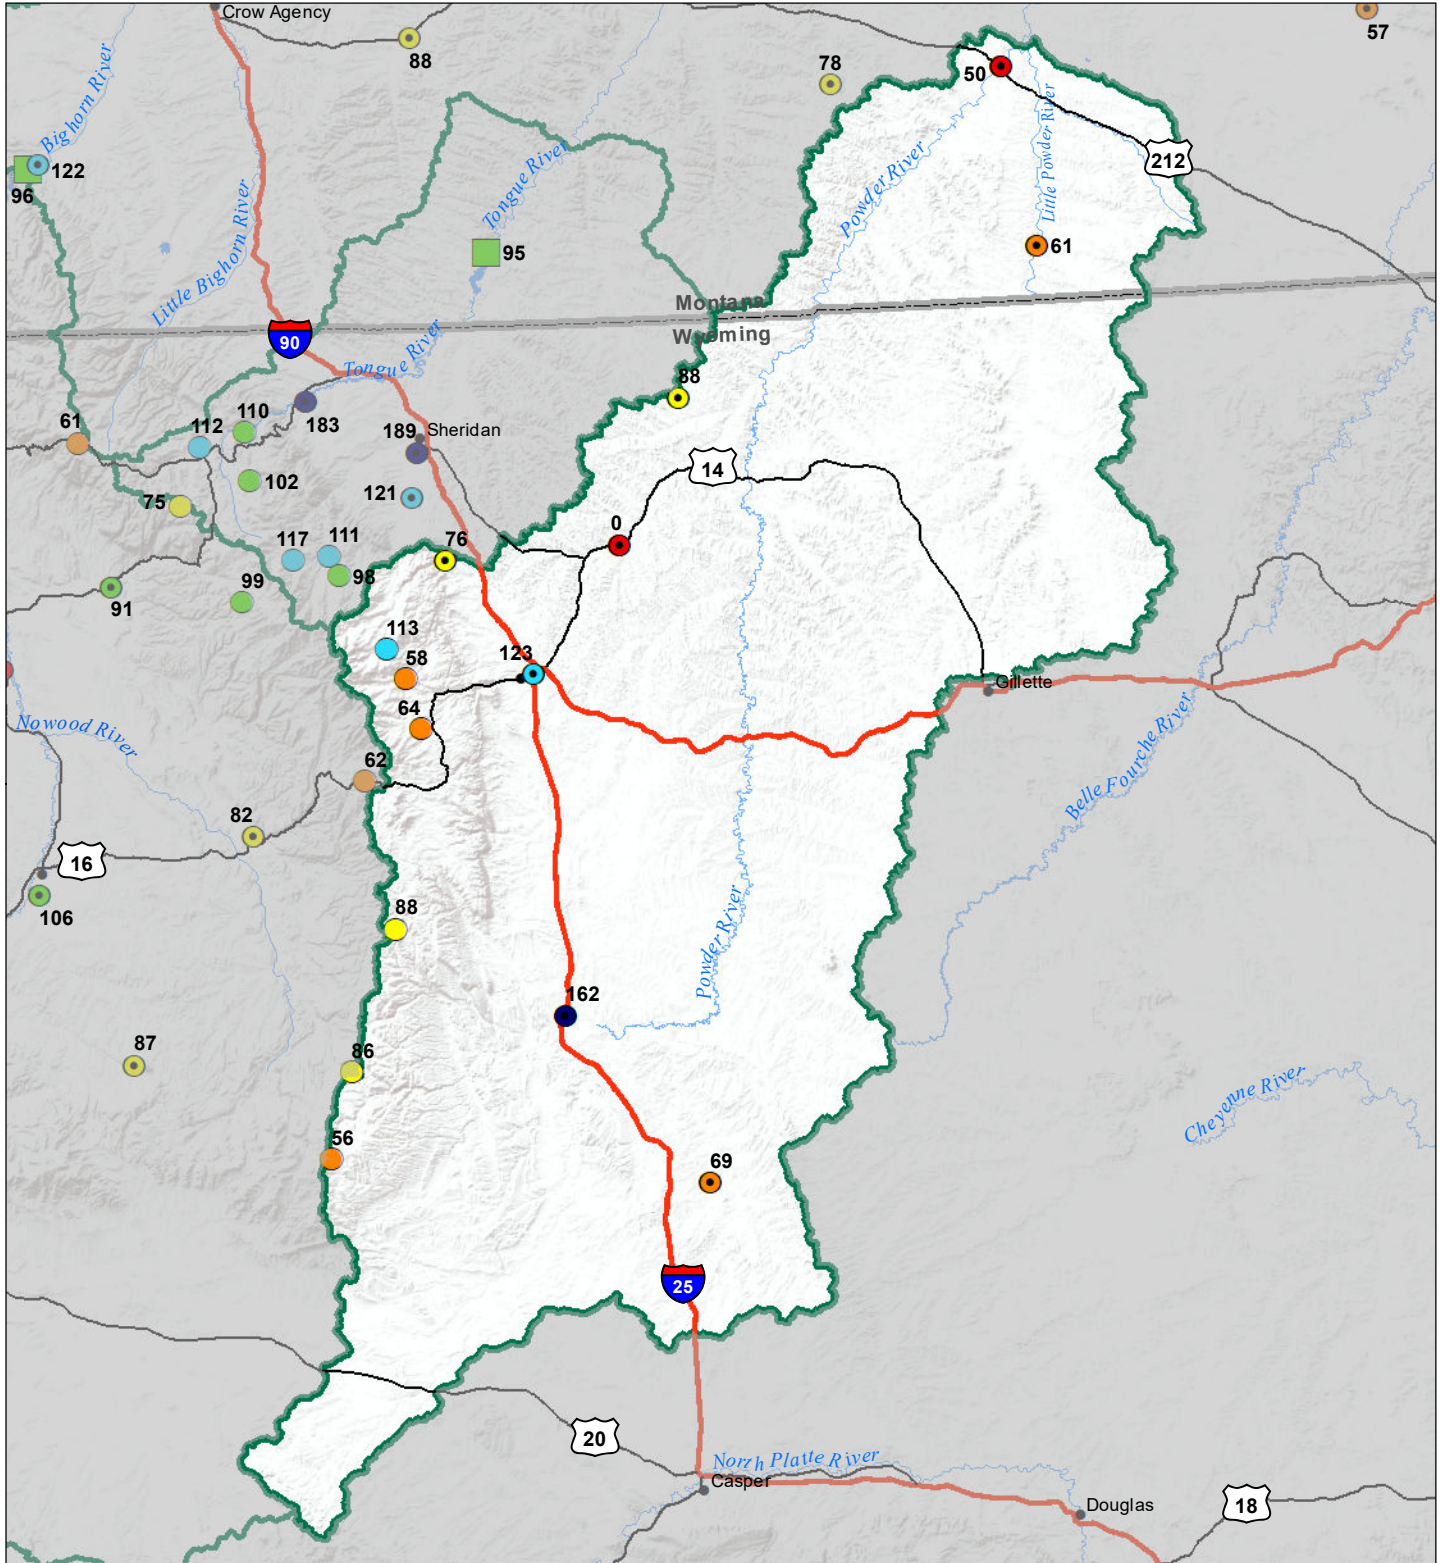

Powder River Basin Monthly Precipitation and Reservoir Levels Percentage of Normal January 1, 2022 (December 1, 2021 - January 1, 2022)

Precipitation Percent of Normal

SNOTEL

- > 150%
- 131 - 150%
- 111 - 130%
- 91 - 110%
- 71 - 90%
- 51 - 70%
- 1 - 50%

COOP/ACIS

- > 150%
- 131 - 150%
- 111 - 130%
- 91 - 110%
- 71 - 90%
- 51 - 70%
- 1 - 50%

Reservoirs Percent of Normal

- > 150%
- 131 - 150%
- 111 - 130%
- 91 - 110%
- 71 - 90%
- 51 - 70%
- 1 - 50%