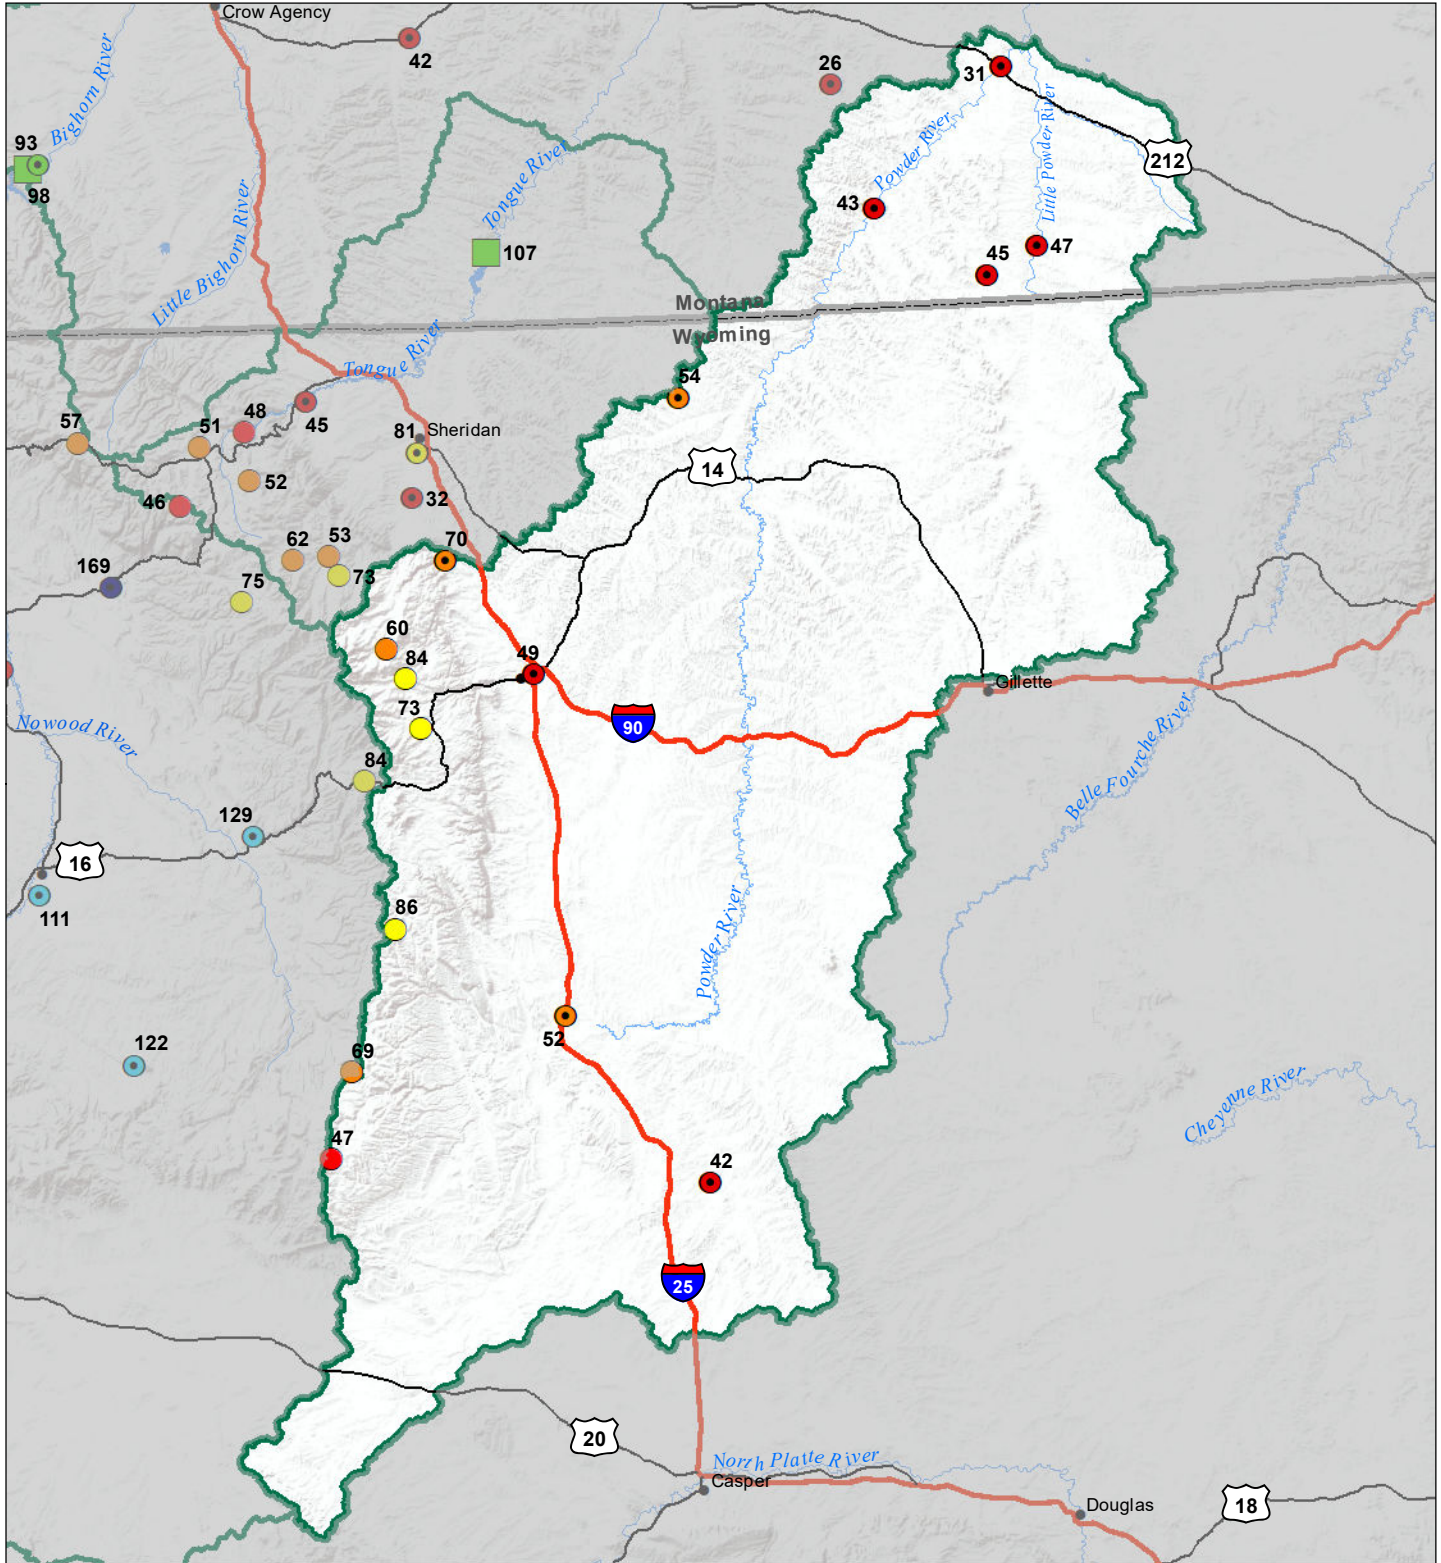

# Powder River Basin Monthly Precipitation and Reservoir Levels Percentage of Normal April 1, 2022 (March 1, 2022 - April 1, 2022)

### Precipitation Percent of Normal

#### SNOTEL

- > 150%
- 131 - 150%
- 111 - 130%
- 91 - 110%
- 71 - 90%
- 51 - 70%
- 1 - 50%