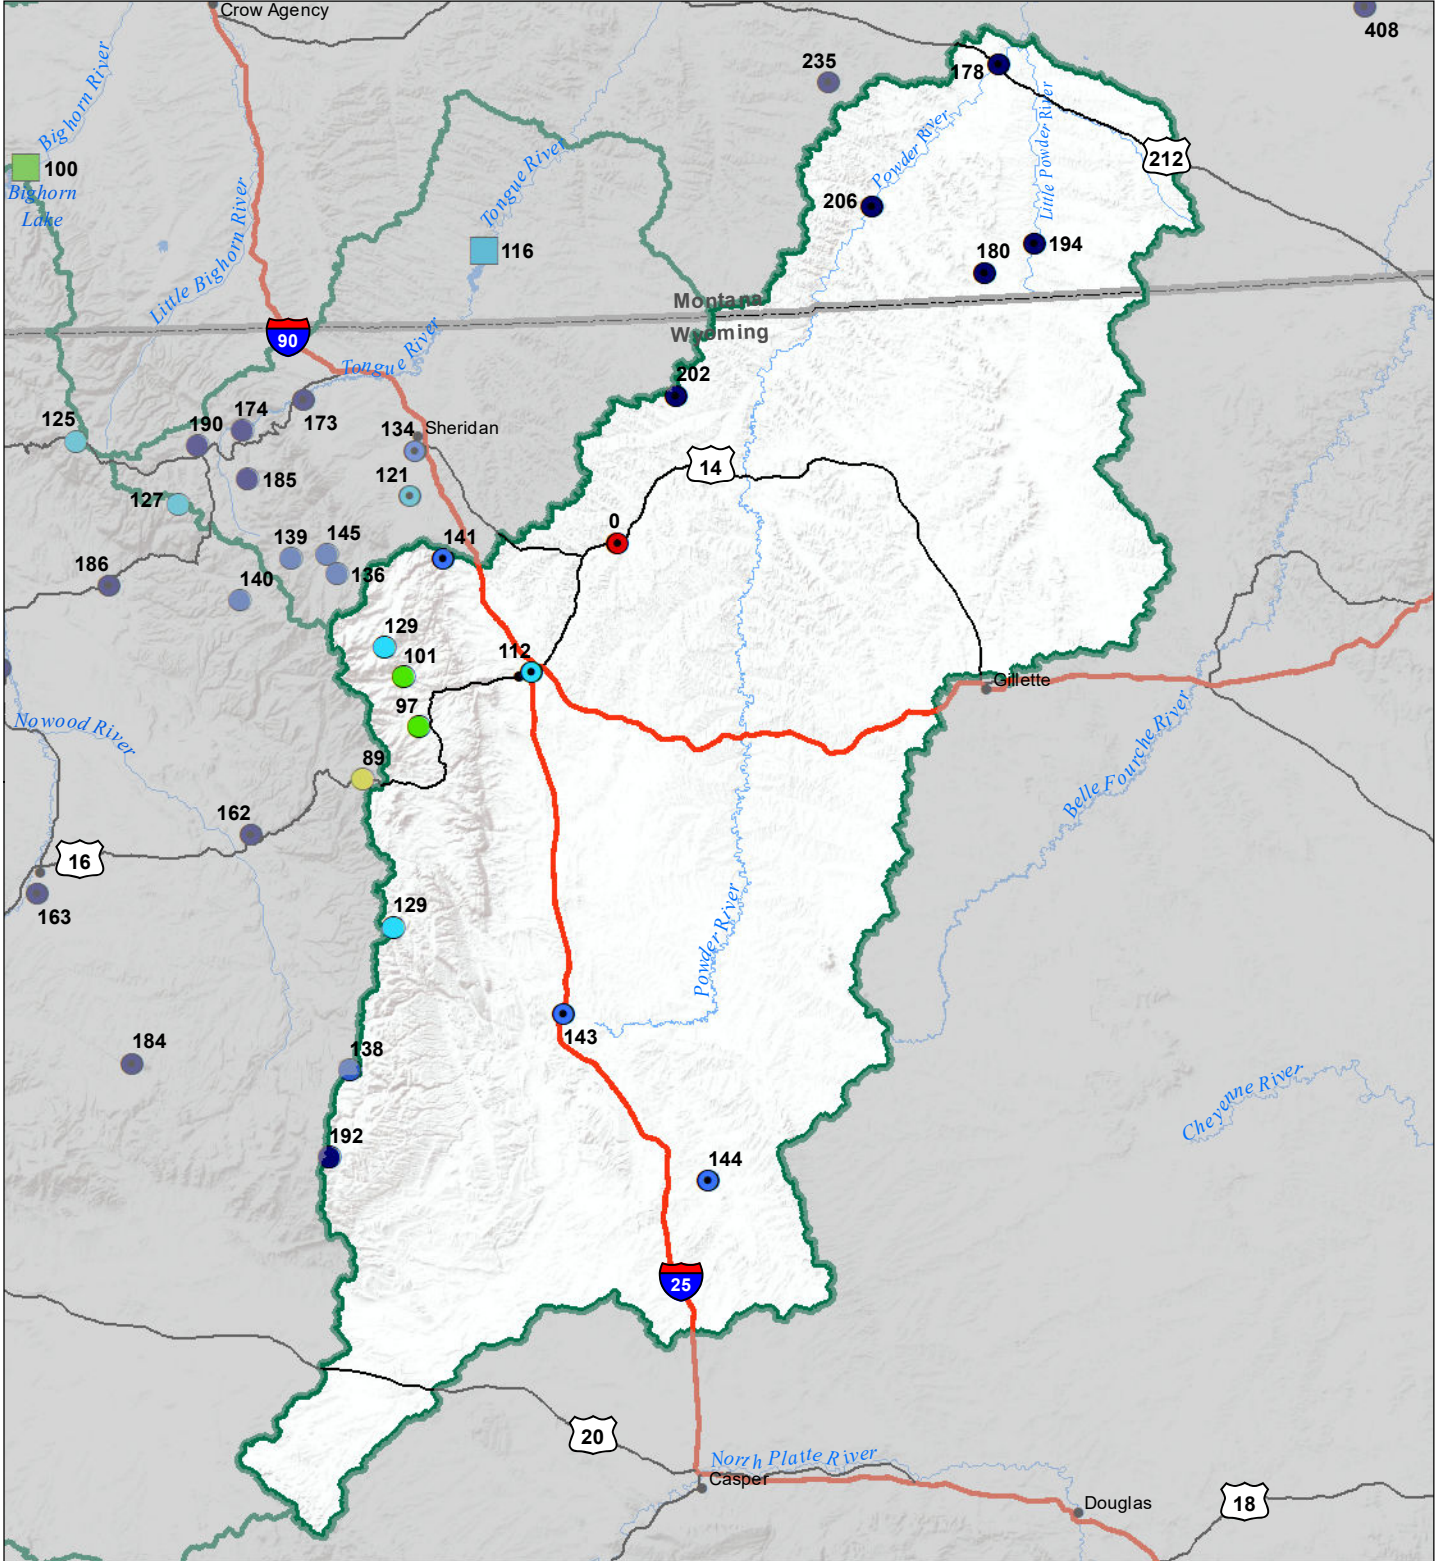

# Powder River Basin Monthly Precipitation and Reservoir Levels Percentage of Normal May 1, 2022 (April 1, 2022 - May 1, 2022)

### Precipitation Percent of Normal

#### SNOTEL

- > 150%
- 131 - 150%
- 111 - 130%
- 91 - 110%
- 71 - 90%
- 51 - 70%
- 1 - 50%