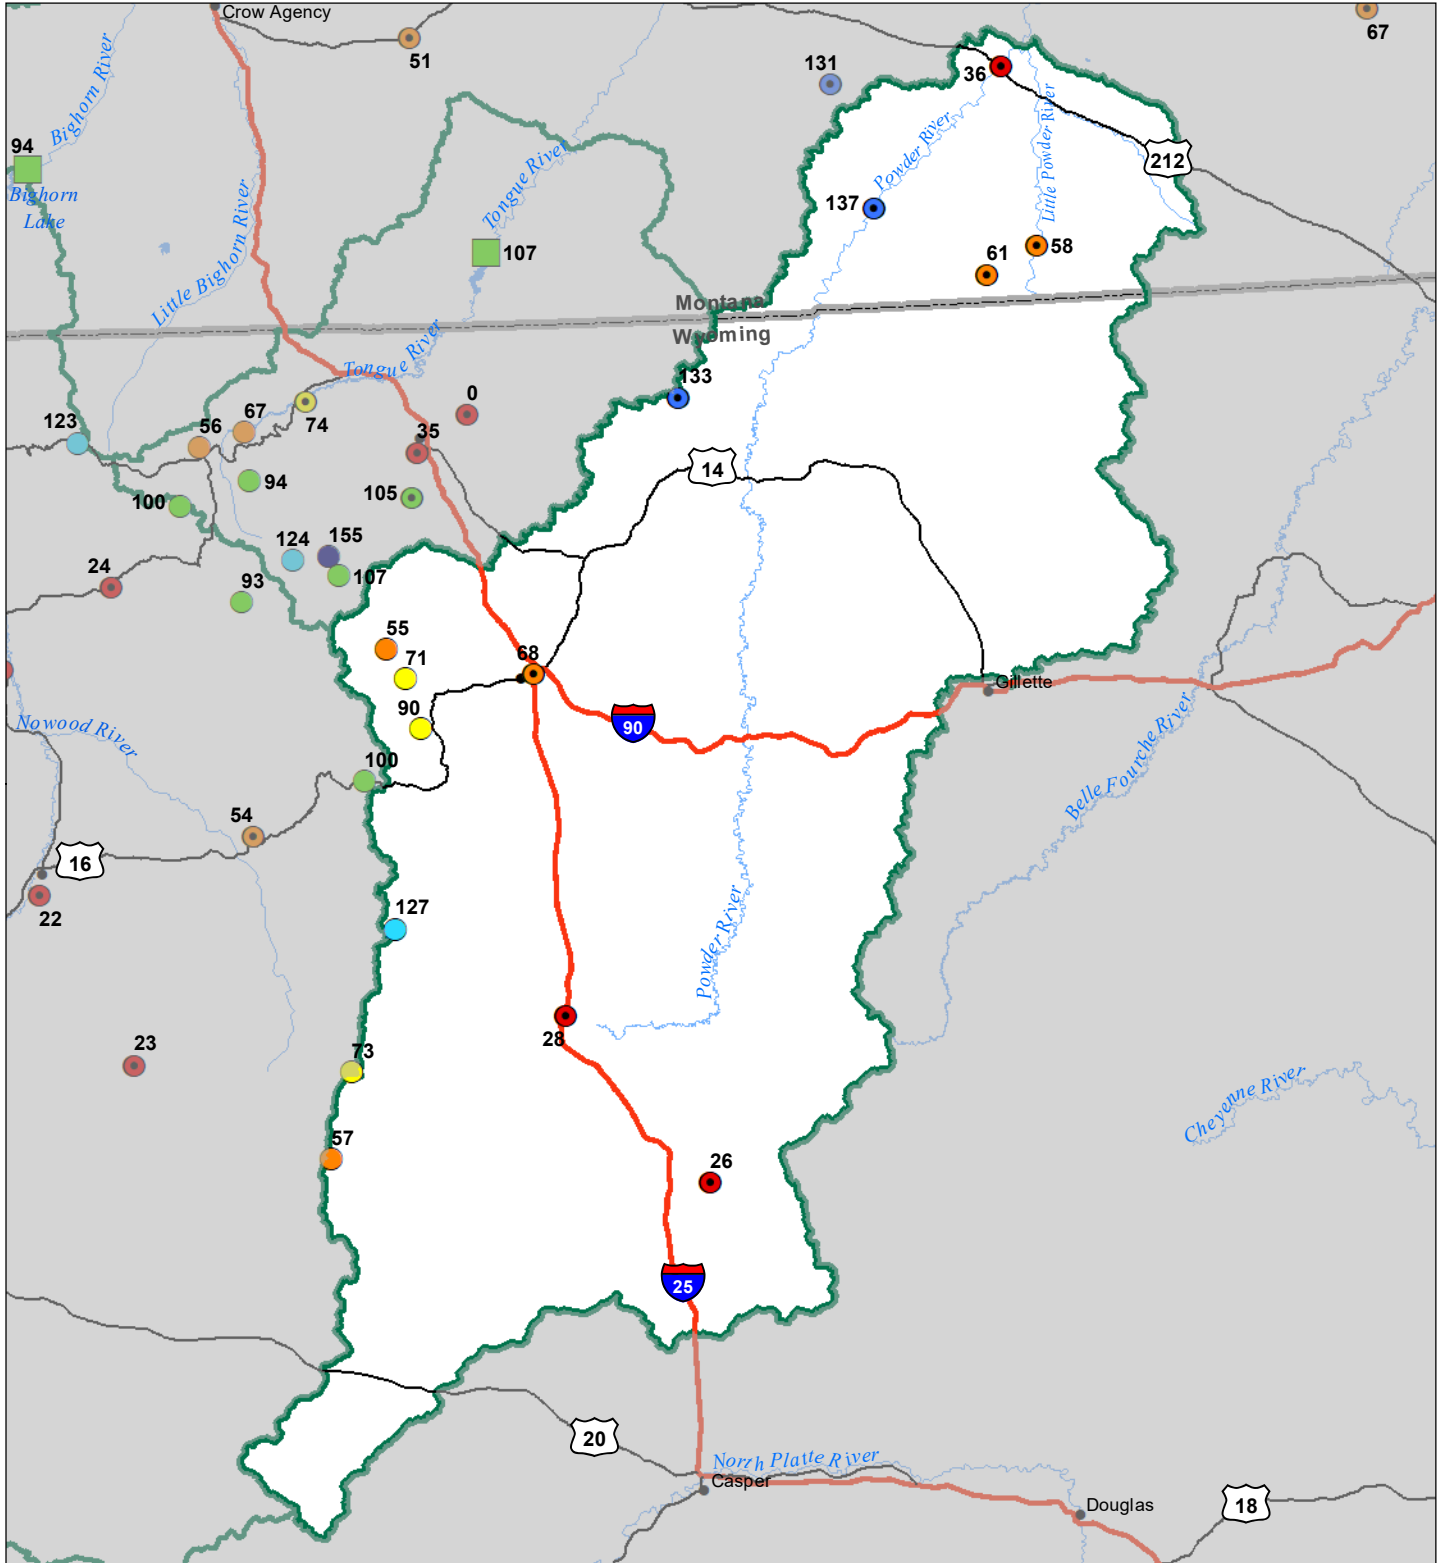

# Powder River Basin Monthly Precipitation and Reservoir Levels Percentage of Normal August 1, 2022 (July 1, 2022 - August 1, 2022)

### Precipitation Percent of Normal

#### SNOTEL

- > 150%
- 131 - 150%
- 111 - 130%
- 91 - 110%
- 71 - 90%
- 51 - 70%
- 1 - 50%