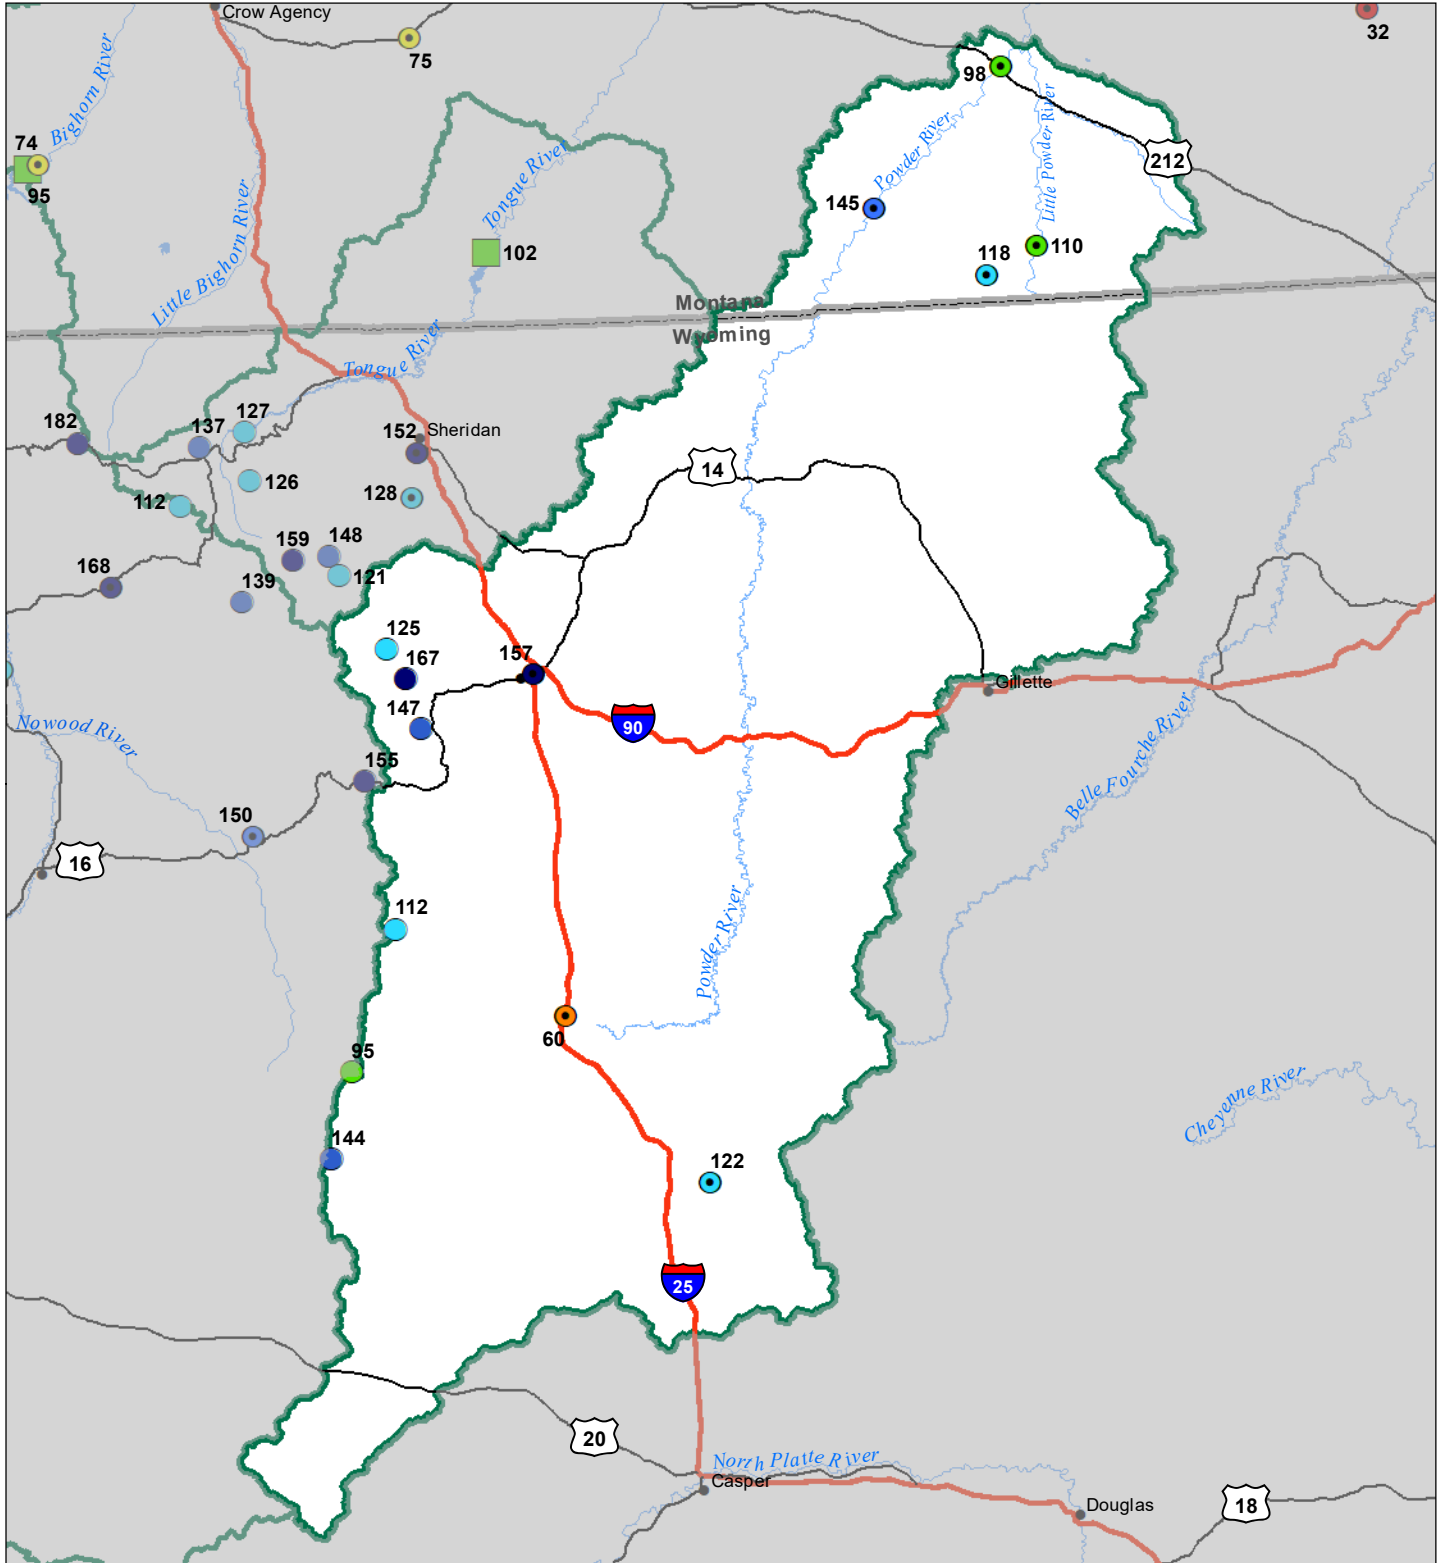

Powder River Basin Monthly Precipitation and Reservoir Levels Percentage of Normal October 1, 2022 (September 1, 2022 - October 1, 2022)

Precipitation Percent of Normal

SNOTEL

- > 150%
- 131 - 150%
- 111 - 130%
- 91 - 110%
- 71 - 90%
- 51 - 70%
- 1 - 50%