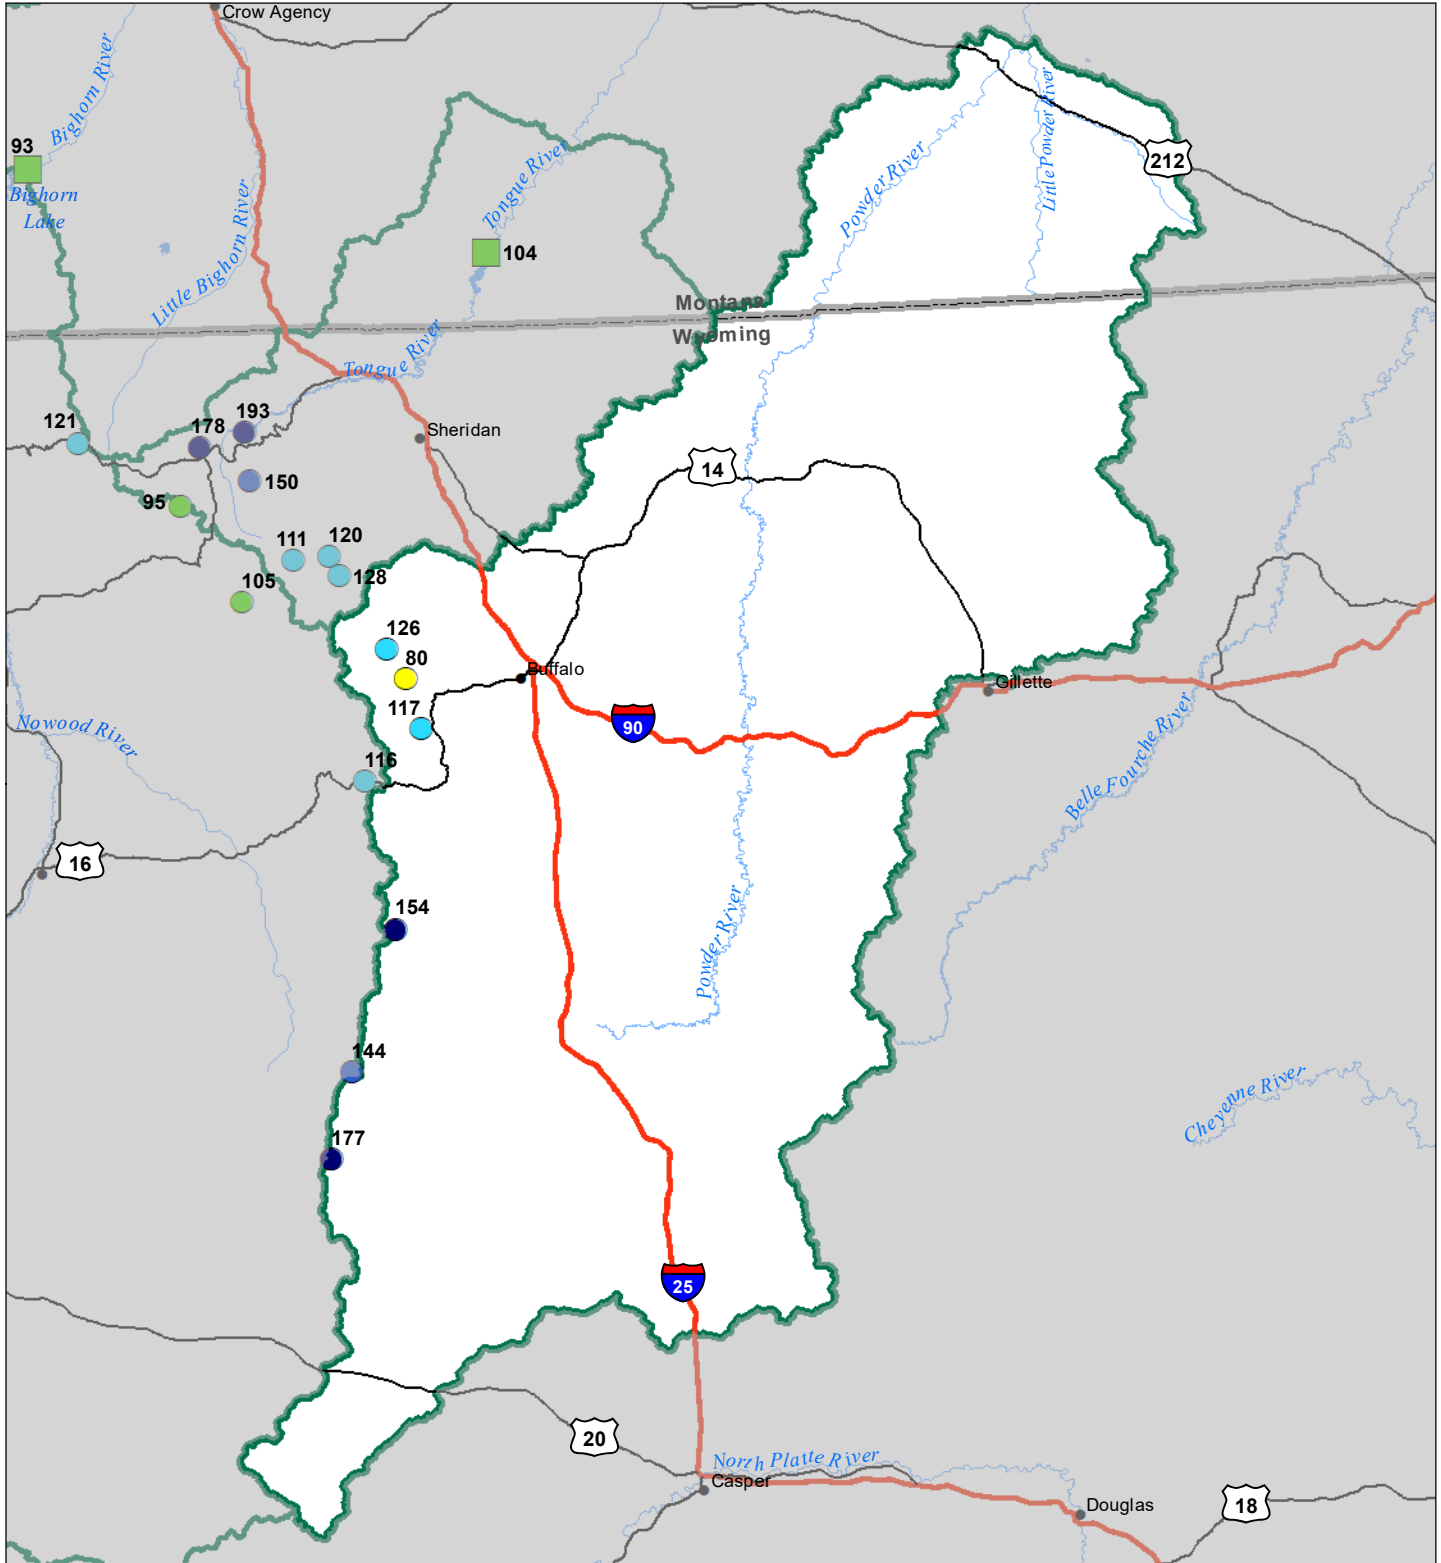

Powder River Basin Monthly Precipitation and Reservoir Levels Percentage of Normal December 1, 2022 (November 1, 2022 - December 1, 2022)

Precipitation Percent of Normal

SNOTEL

- > 150%
- 131 - 150%
- 111 - 130%
- 91 - 110%
- 71 - 90%
- 51 - 70%
- 1 - 50%