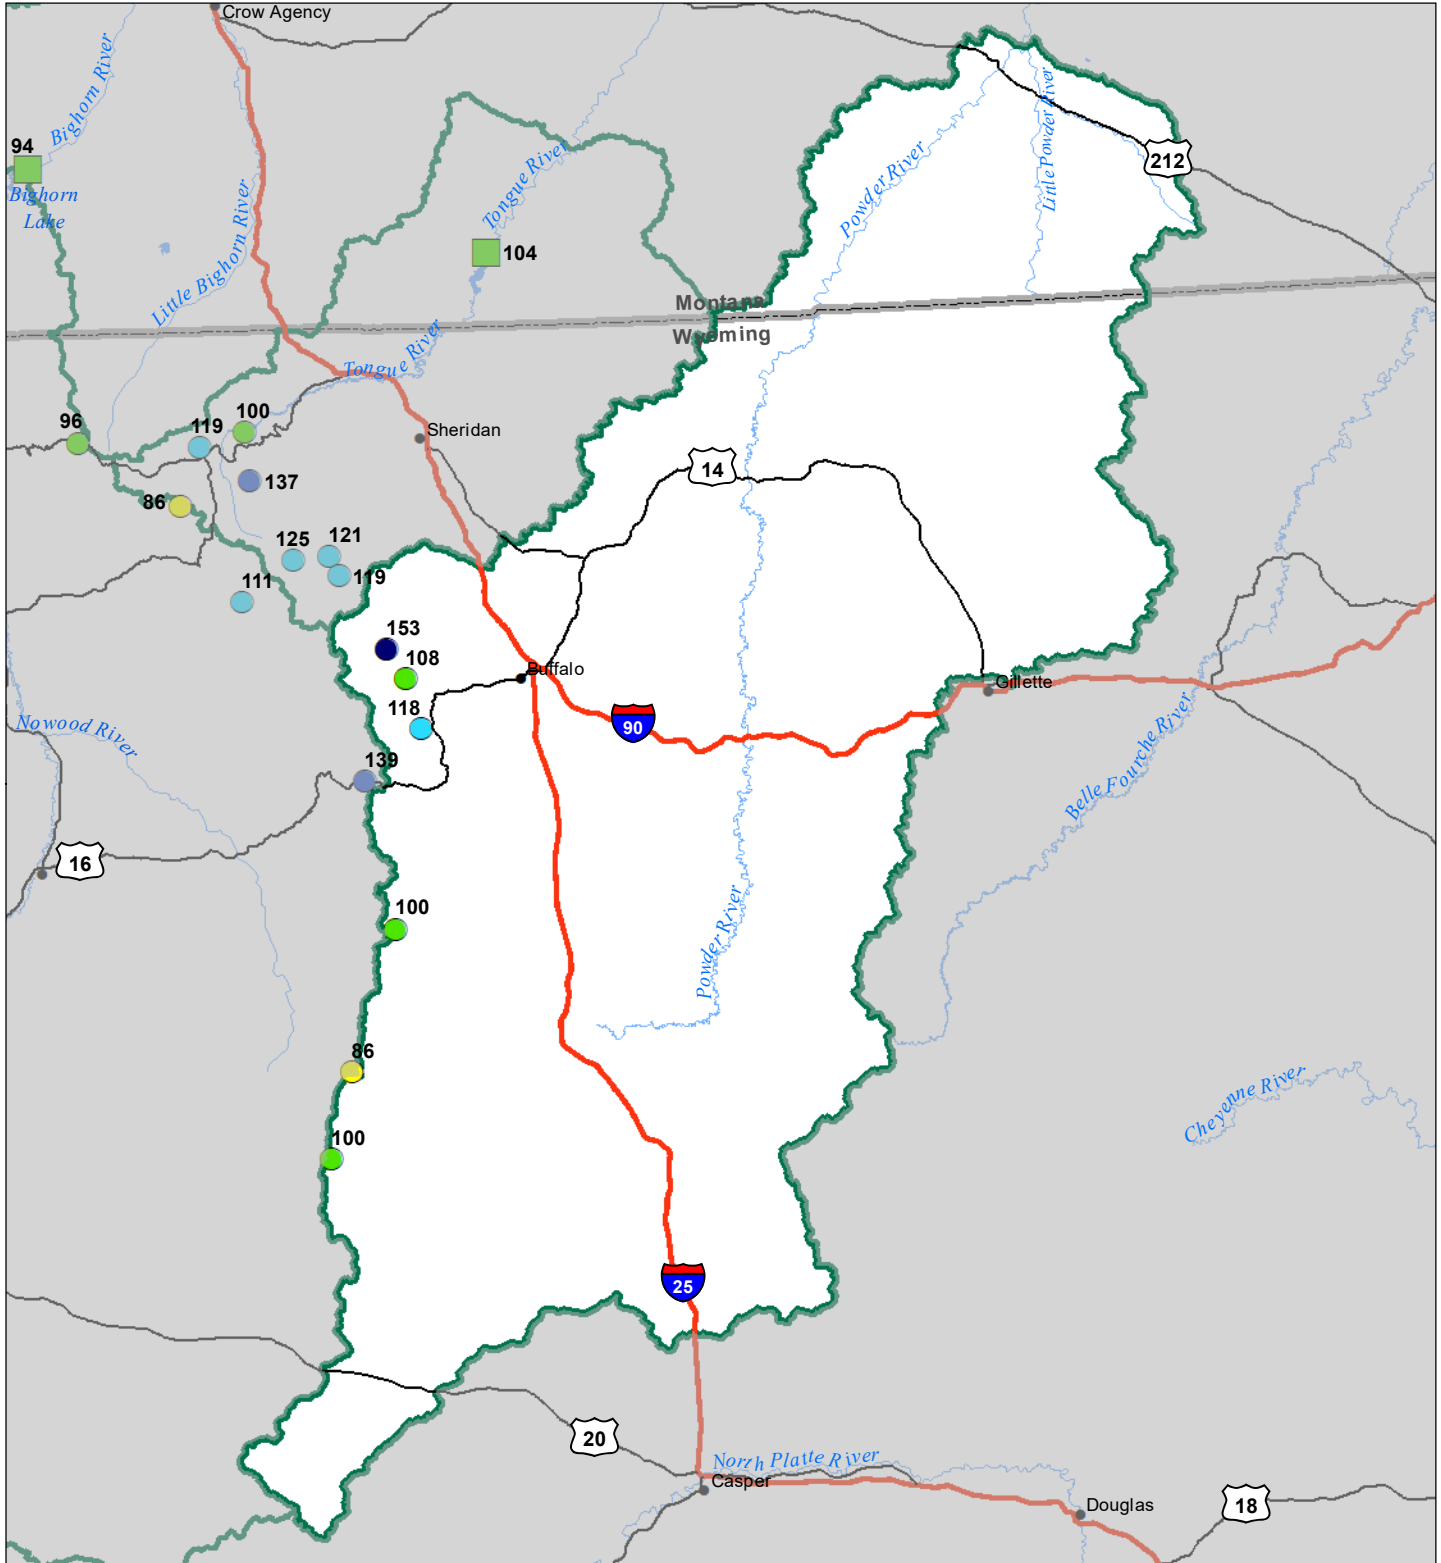

Powder River Basin Monthly Precipitation and Reservoir Levels Percentage of Normal January 1, 2023 (December 1, 2022 - January 1, 2023)

Precipitation Percent of Normal

SNOTEL

- > 150%
- 131 - 150%
- 111 - 130%
- 91 - 110%
- 71 - 90%
- 51 - 70%
- 1 - 50%