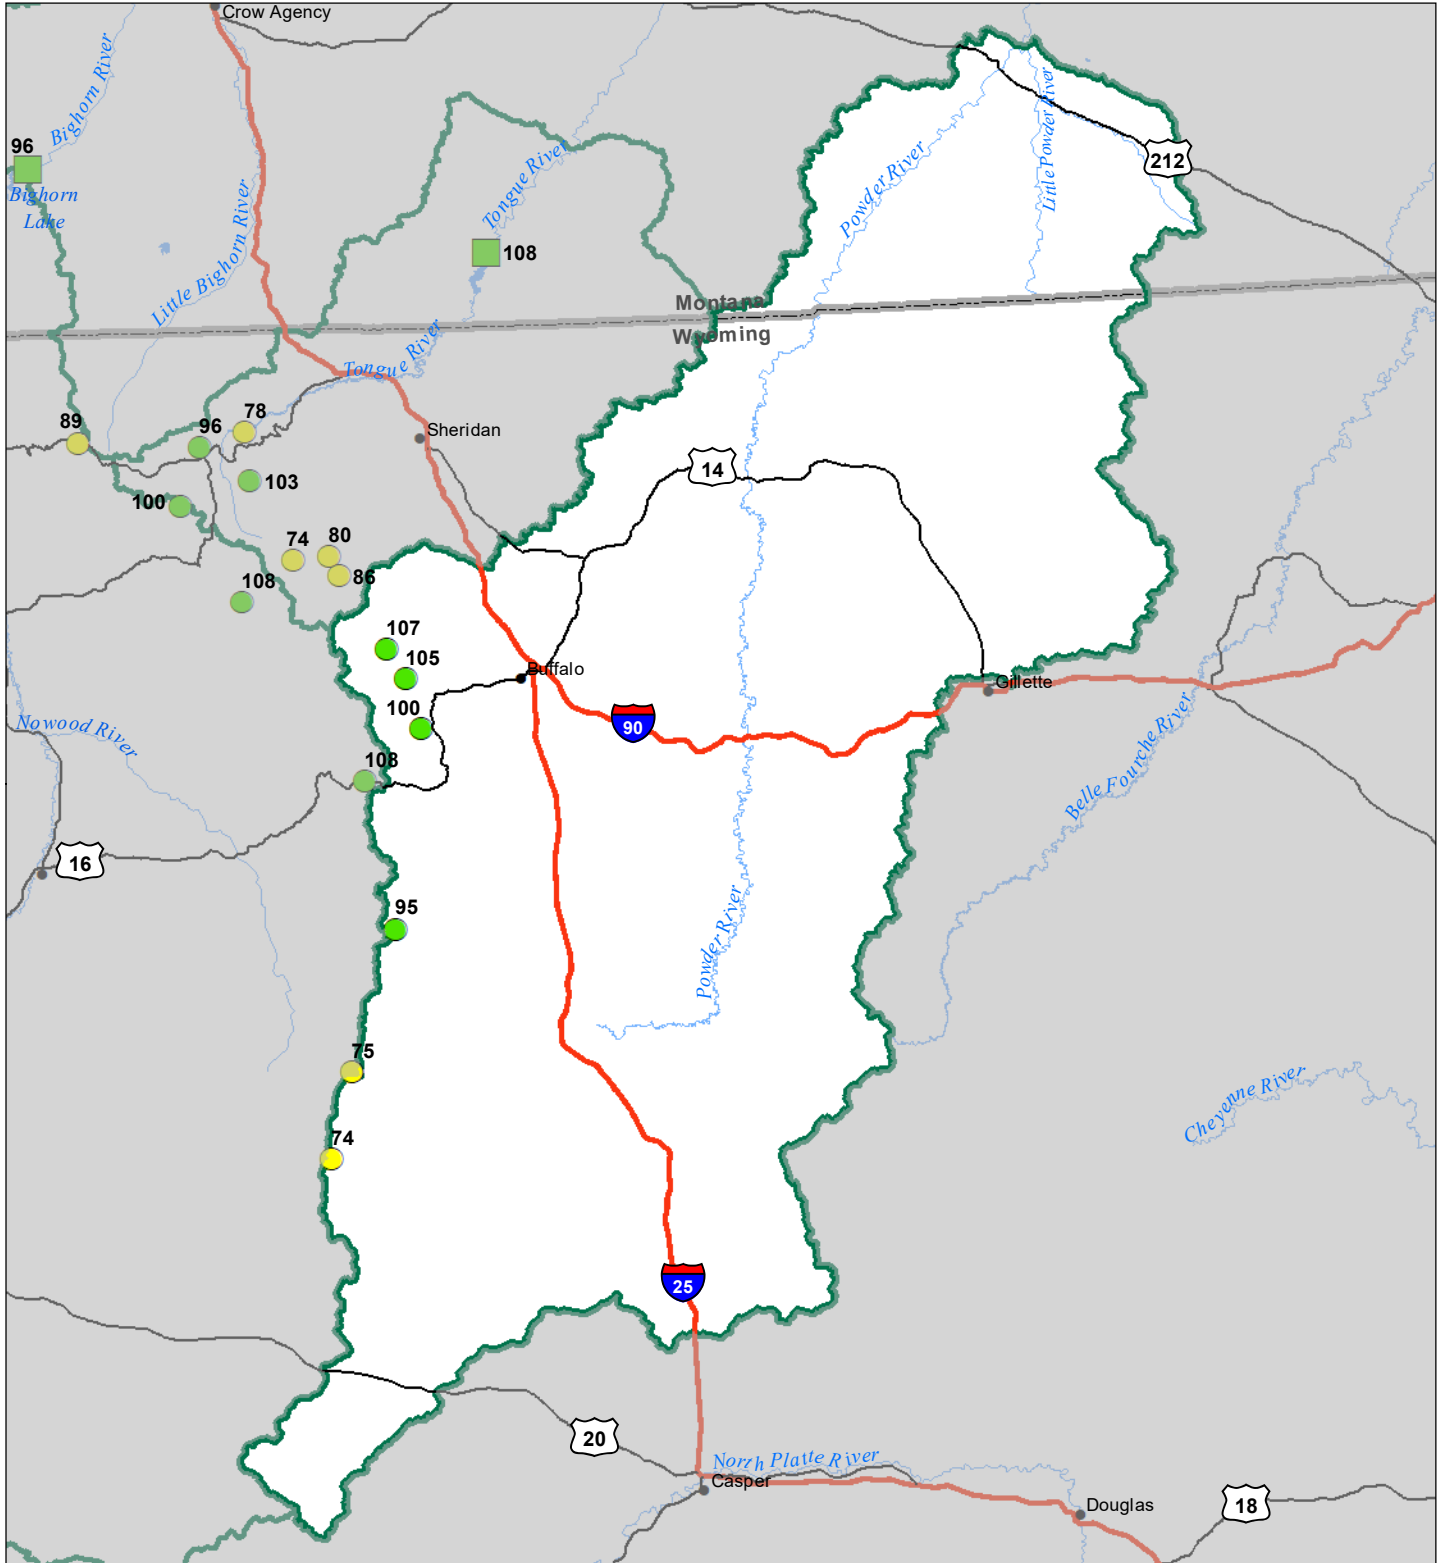

# Powder River Basin Monthly Precipitation and Reservoir Levels Percentage of Normal April 1, 2023 (March 1, 2022 - April 1, 2023)

### Precipitation Percent of Normal

#### SNOTEL

- > 150%
- 131 - 150%
- 111 - 130%
- 91 - 110%
- 71 - 90%
- 51 - 70%
- 1 - 50%