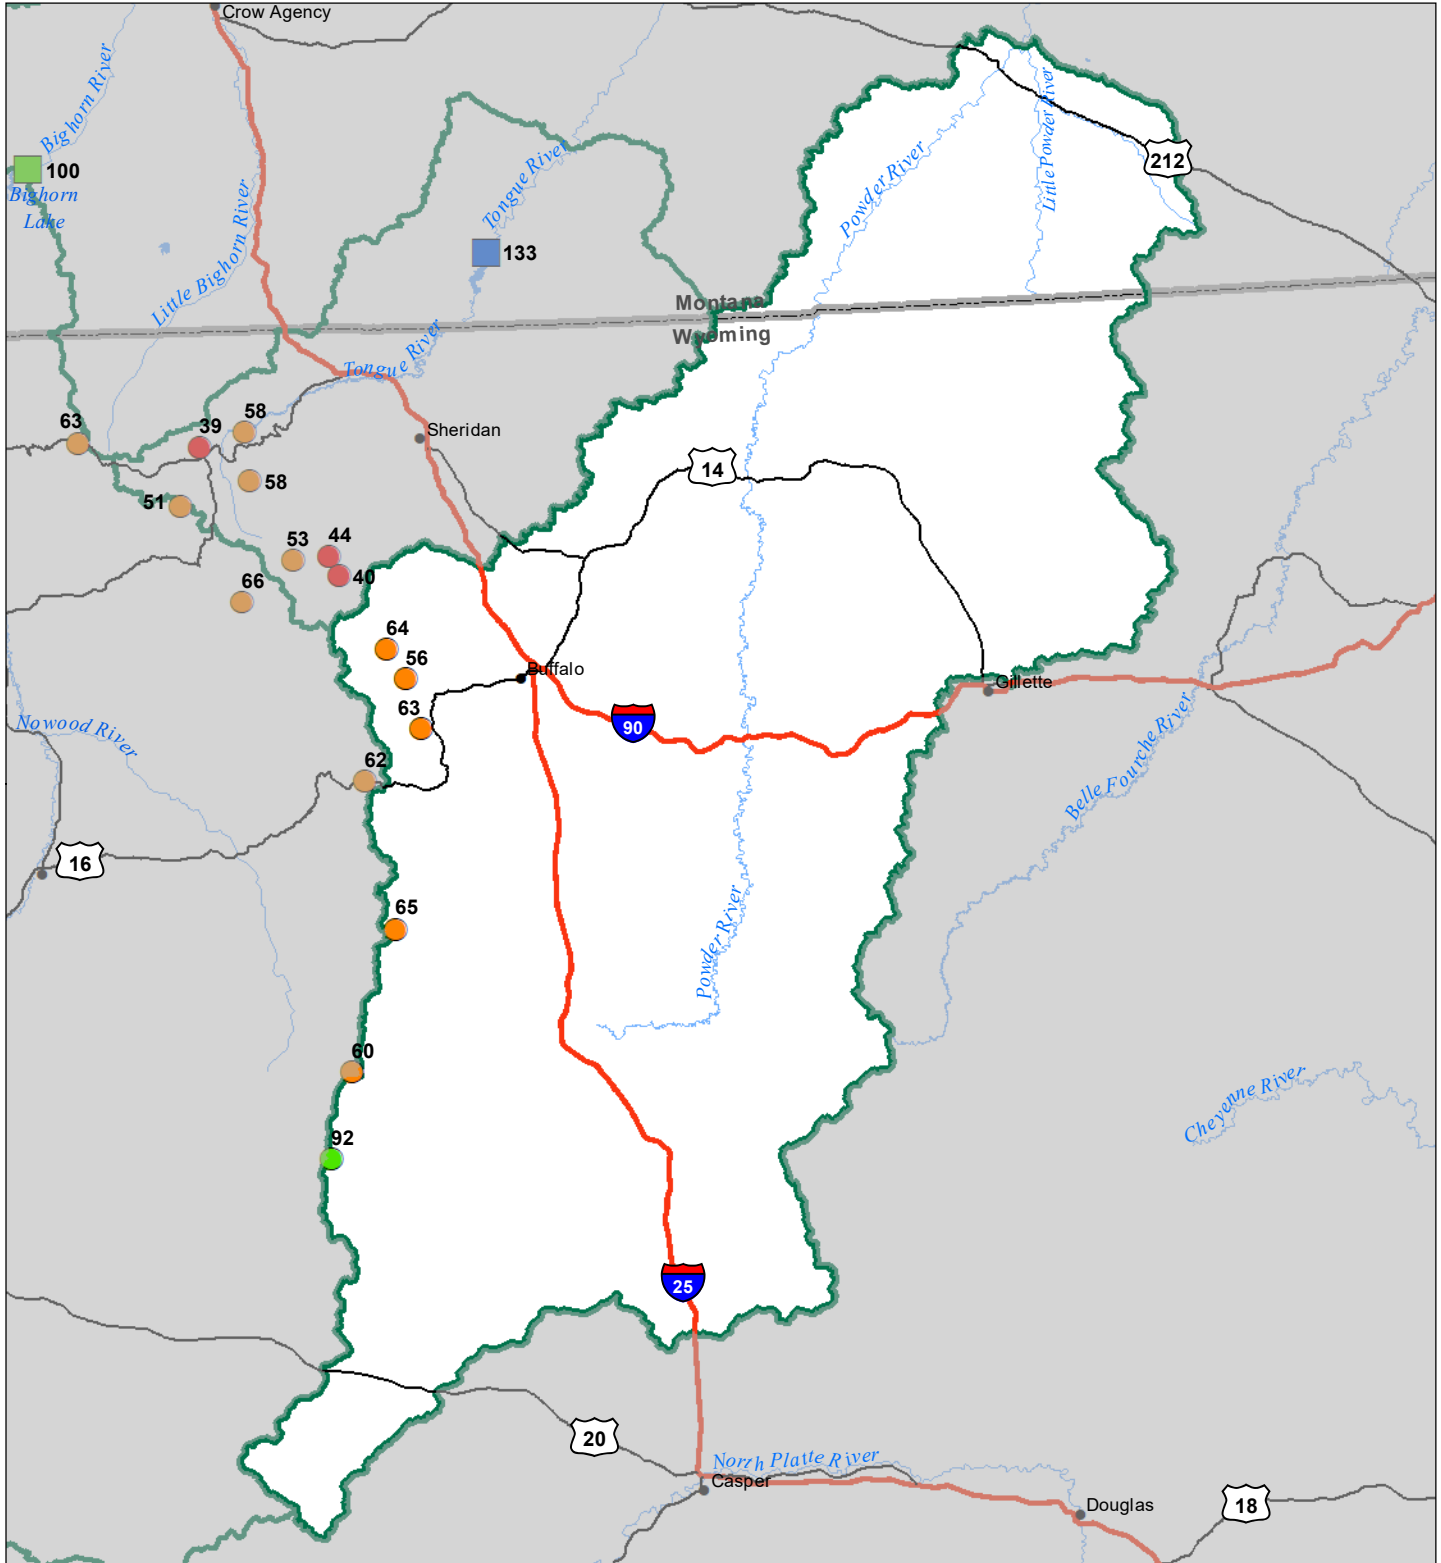

# Powder River Basin Monthly Precipitation and Reservoir Levels Percentage of Normal May 1, 2023 (April 1, 2022 - May 1, 2023)

### Precipitation Percent of Normal

#### SNOTEL

- > 150%
- 131 - 150%
- 111 - 130%
- 91 - 110%
- 71 - 90%
- 51 - 70%
- 1 - 50%