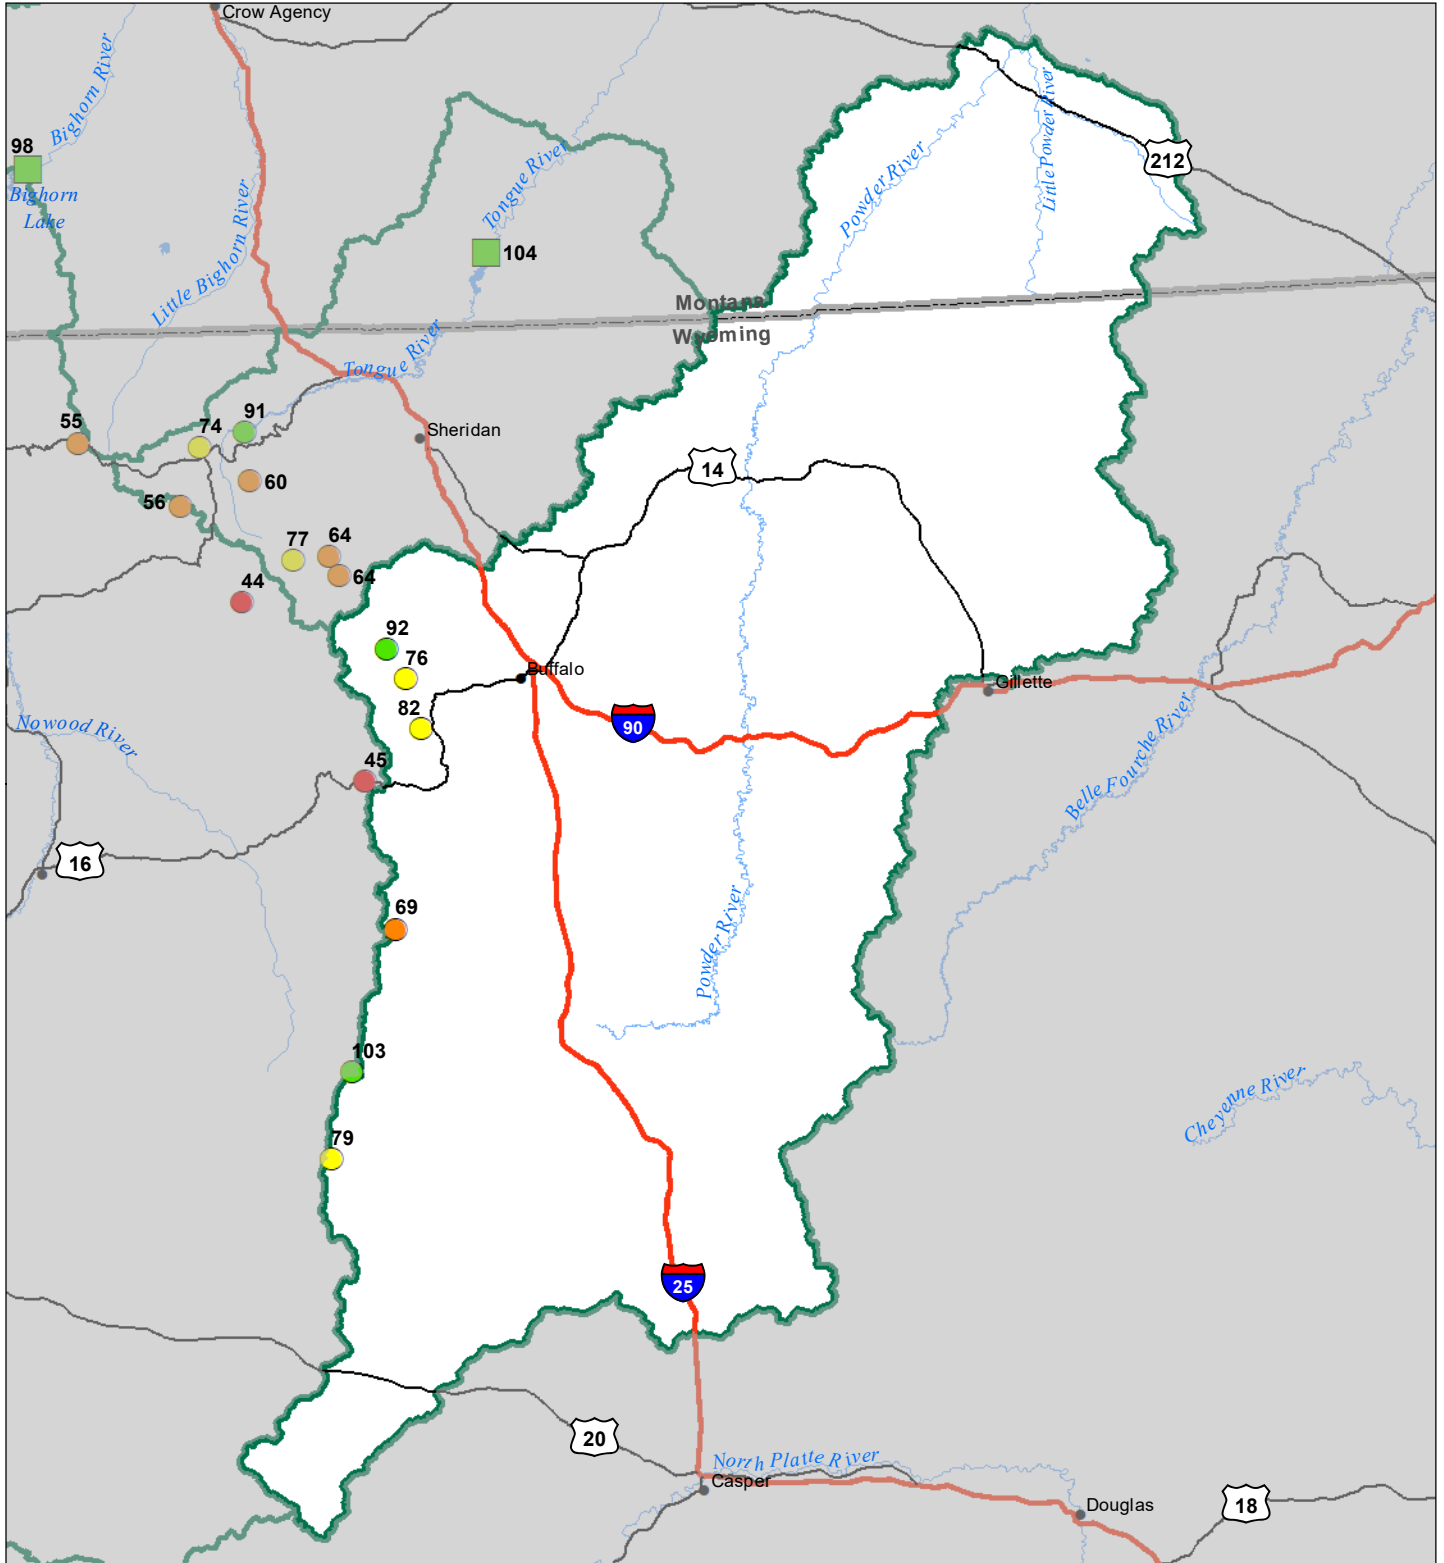

Powder River Basin Monthly Precipitation and Reservoir Levels Percentage of Normal June 1, 2023 (May 1, 2022 - June 1, 2023)

Precipitation Percent of Normal

SNOTEL

- > 150%
- 131 - 150%
- 111 - 130%
- 91 - 110%
- 71 - 90%
- 51 - 70%
- 1 - 50%

COOP/ACIS

- > 150%
- 131 - 150%
- 111 - 130%
- 91 - 110%
- 71 - 90%
- 51 - 70%
- 1 - 50%

Reservoirs Percent of Normal

- > 150%
- 131 - 150%
- 111 - 130%
- 91 - 110%
- 71 - 90%
- 51 - 70%
- 1 - 50%