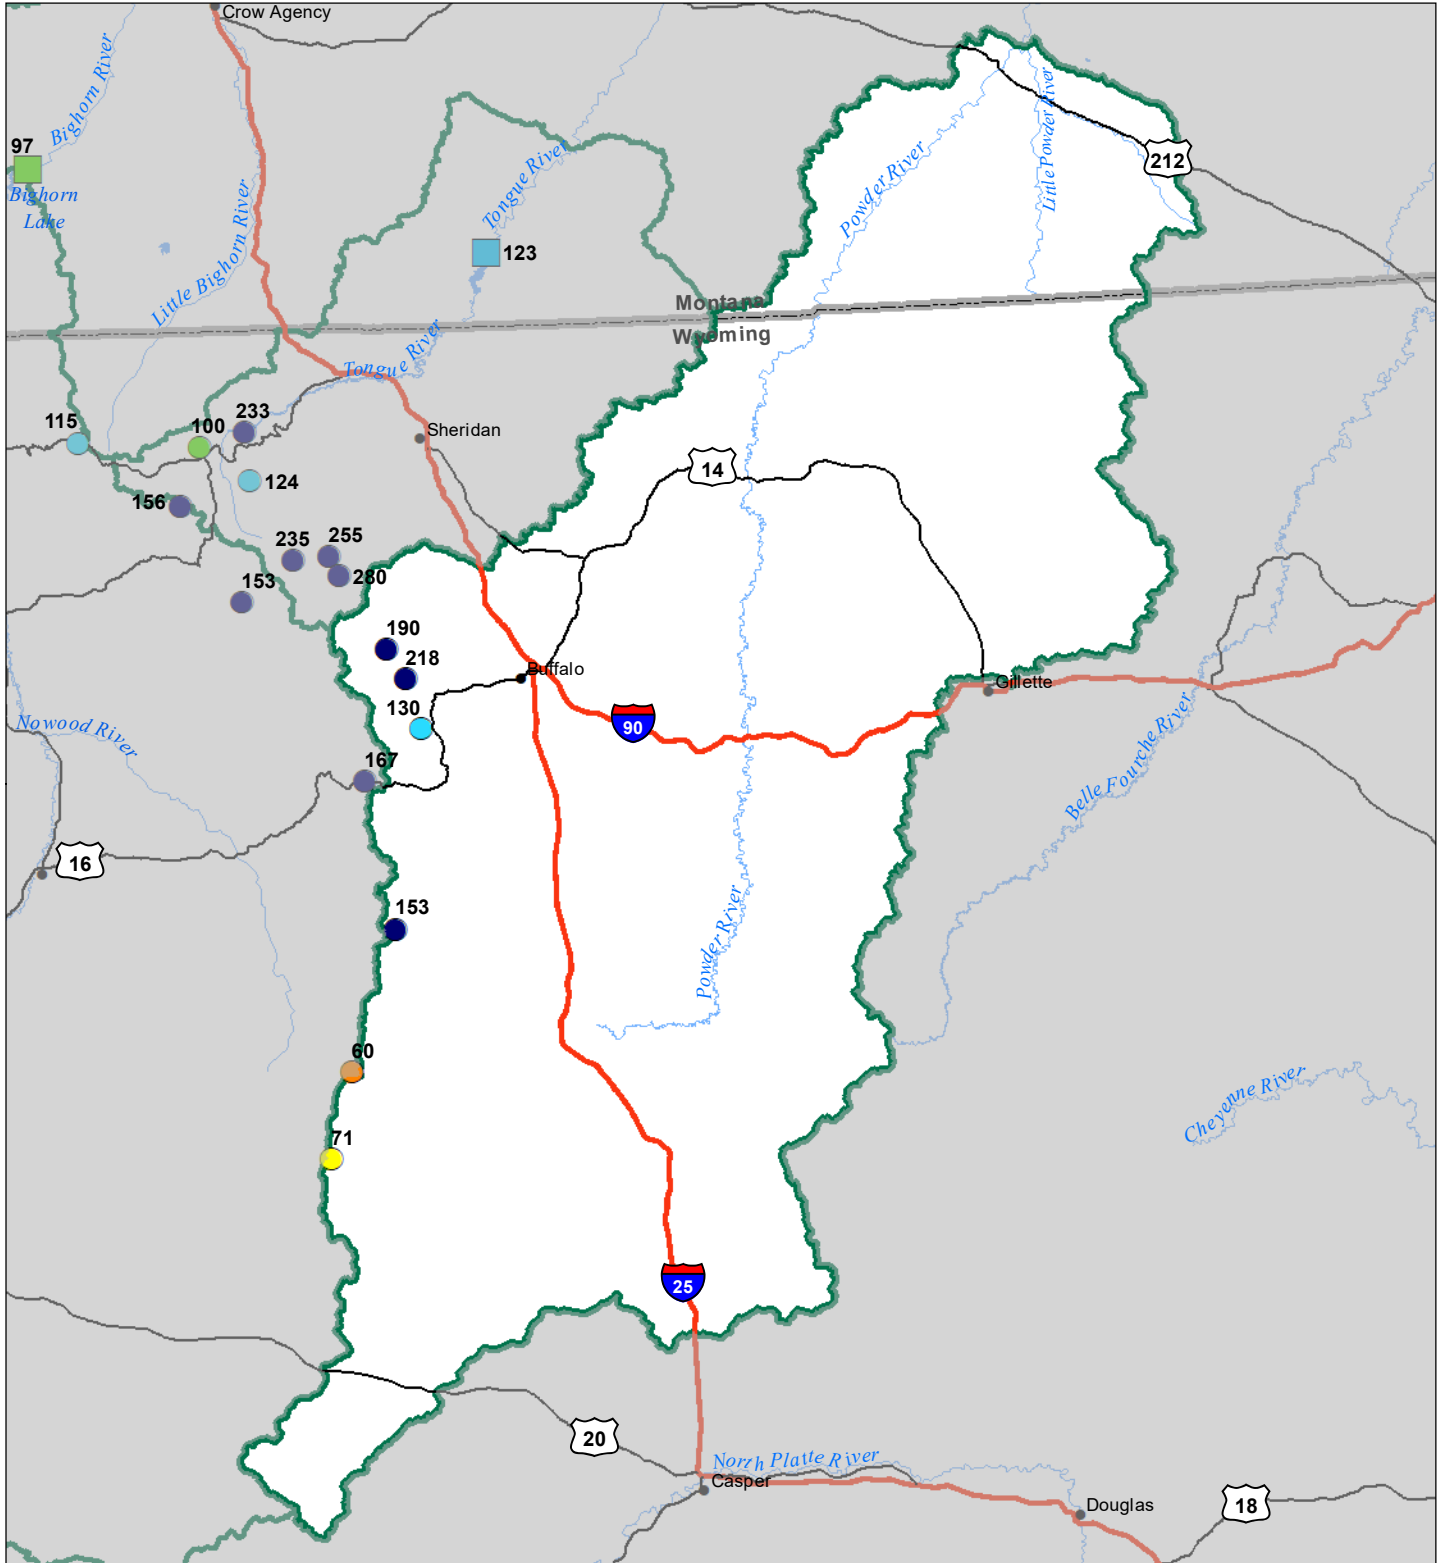

Powder River Basin Monthly Precipitation and Reservoir Levels Percentage of Normal August 1, 2023 (July 1, 2023 - August 1, 2023)

Precipitation Percent of Normal

SNOTEL

- > 150%
- 131 - 150%
- 111 - 130%
- 91 - 110%
- 71 - 90%
- 51 - 70%
- 1 - 50%