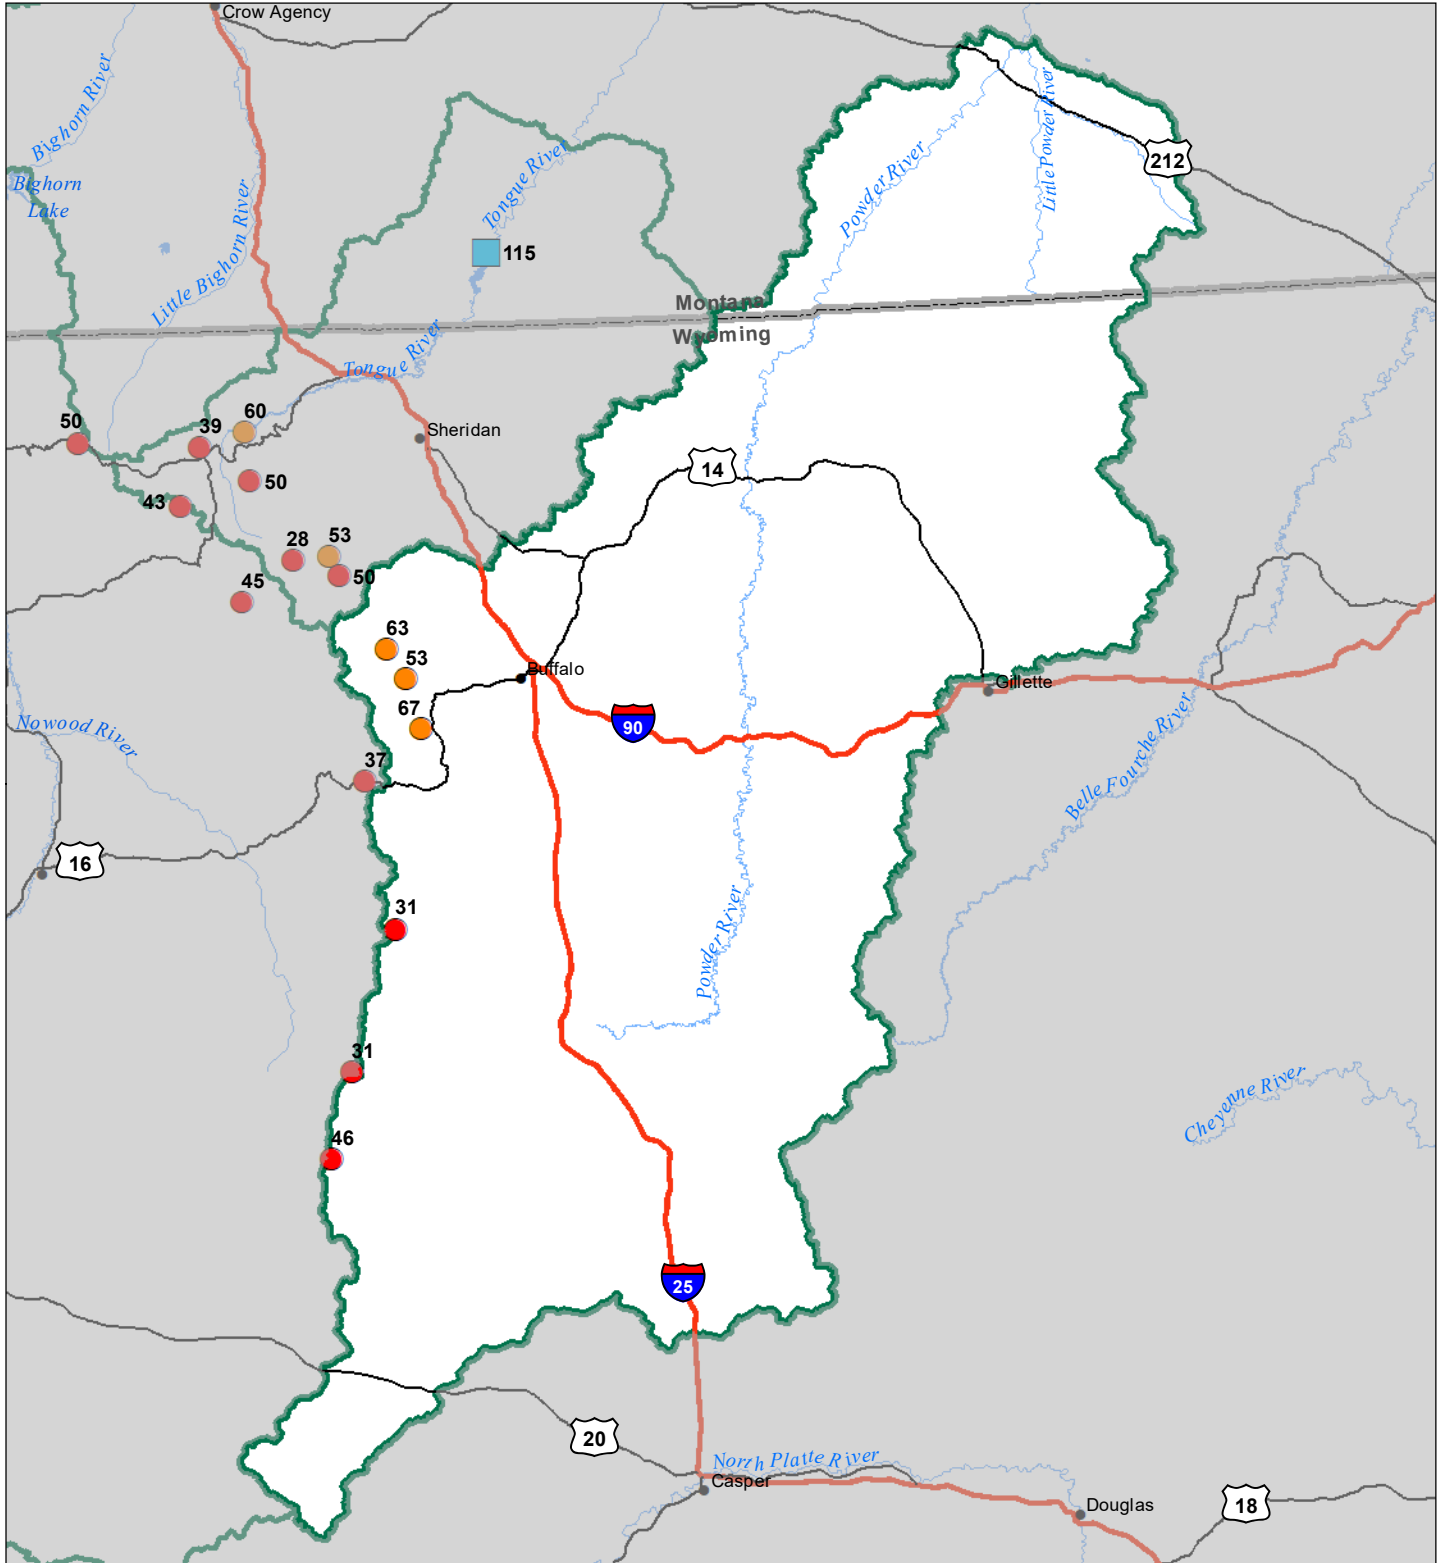

# Powder River Basin Monthly Precipitation and Reservoir Levels Percentage of Normal December 1, 2023 (November 1, 2023 - December 1, 2023)

### Precipitation Percent of Normal

#### SNOTEL

- > 150%
- 131 - 150%
- 111 - 130%
- 91 - 110%
- 71 - 90%
- 51 - 70%
- 1 - 50%