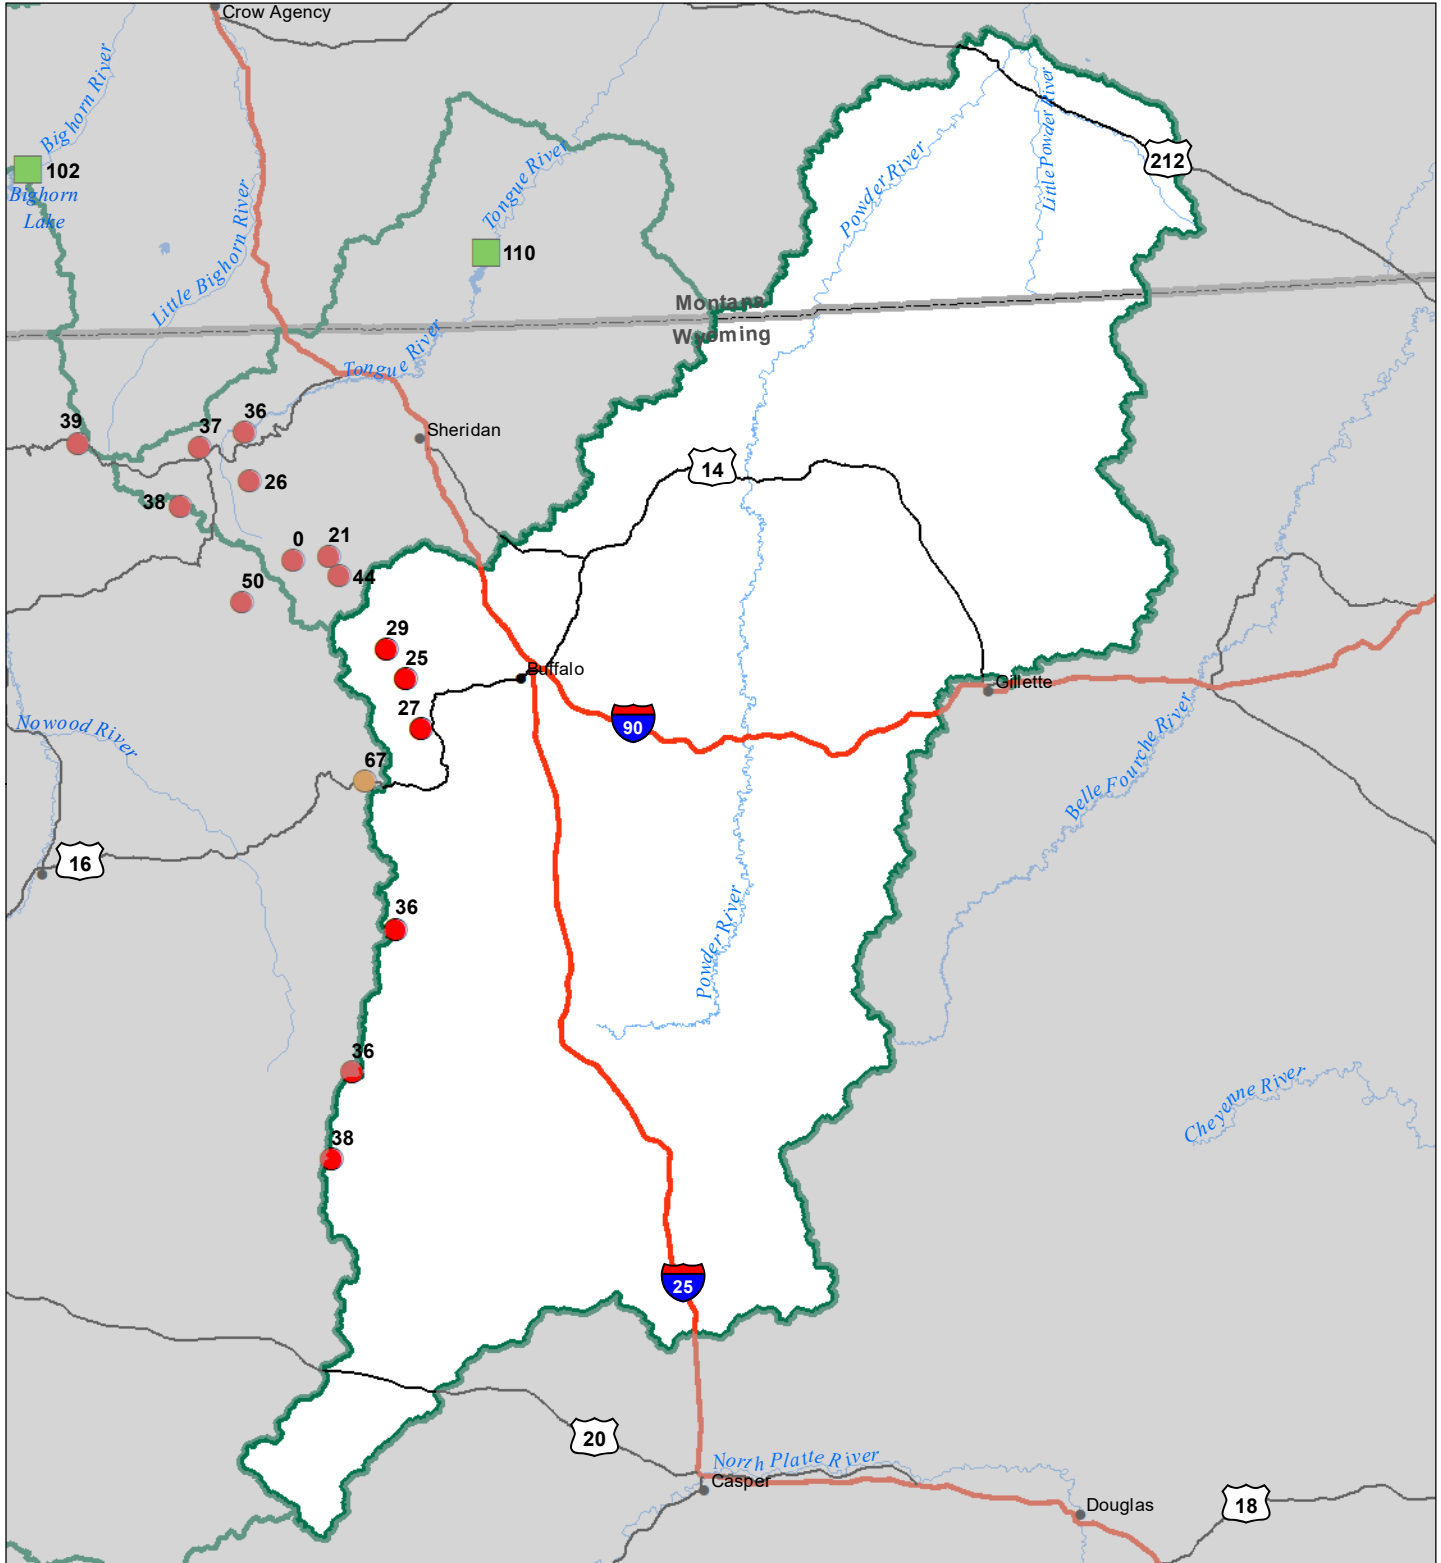

Powder River Basin Monthly Precipitation and Reservoir Levels Percentage of Normal January 1, 2024 (December 1, 2023 - January 1, 2024)

Precipitation Percent of Normal

SNOTEL

- > 150%
- 131 - 150%
- 111 - 130%
- 91 - 110%
- 71 - 90%
- 51 - 70%
- 1 - 50%