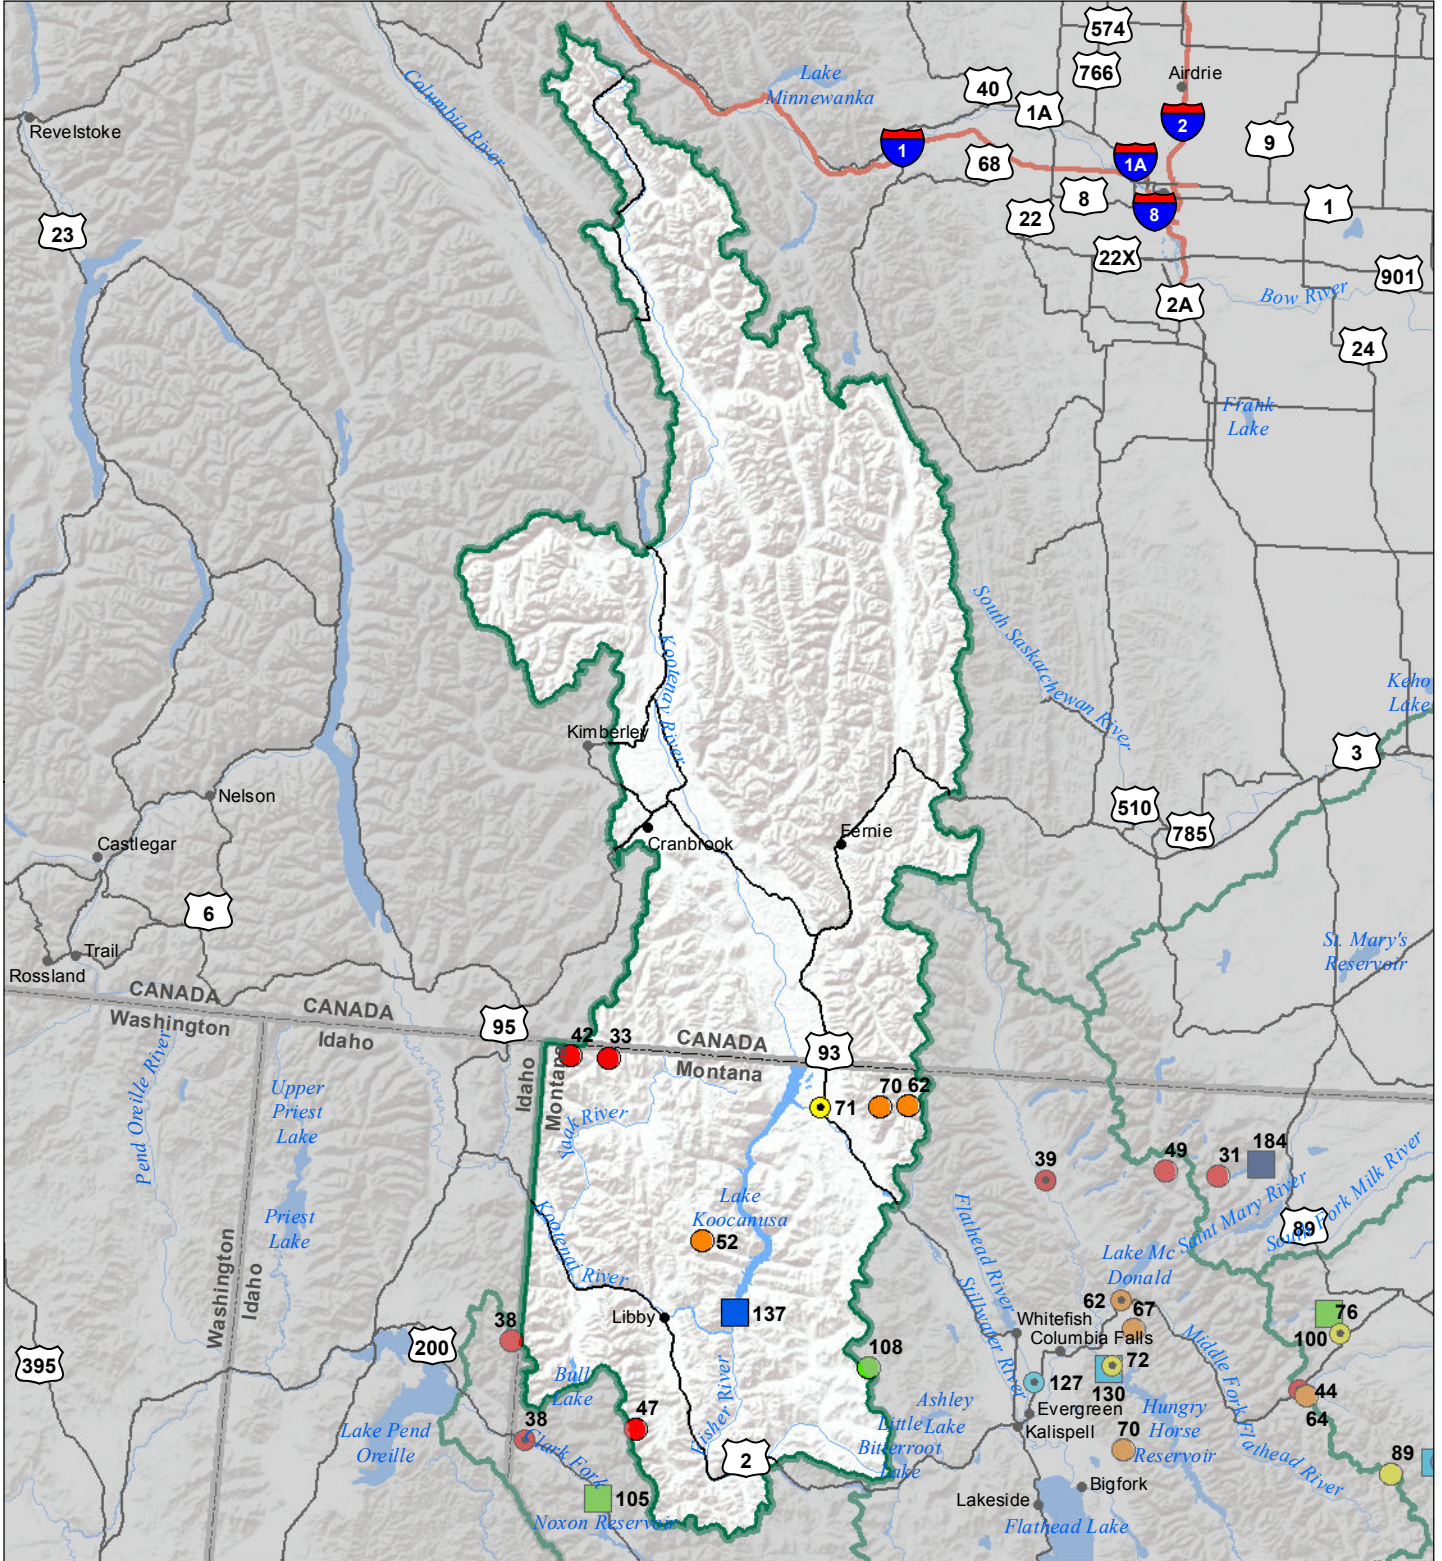

# Kootenai River Basin Monthly Precipitation and Reservoir Levels Percentage of Normal May 1, 2016 (April 1, 2016 - May 1, 2016)

### Precipitation Percent of Normal

#### SNOTEL

- > 150%
- 131 - 150%
- 111 - 130%
- 91 - 110%
- 71 - 90%
- 51 - 70%
- 1 - 50%