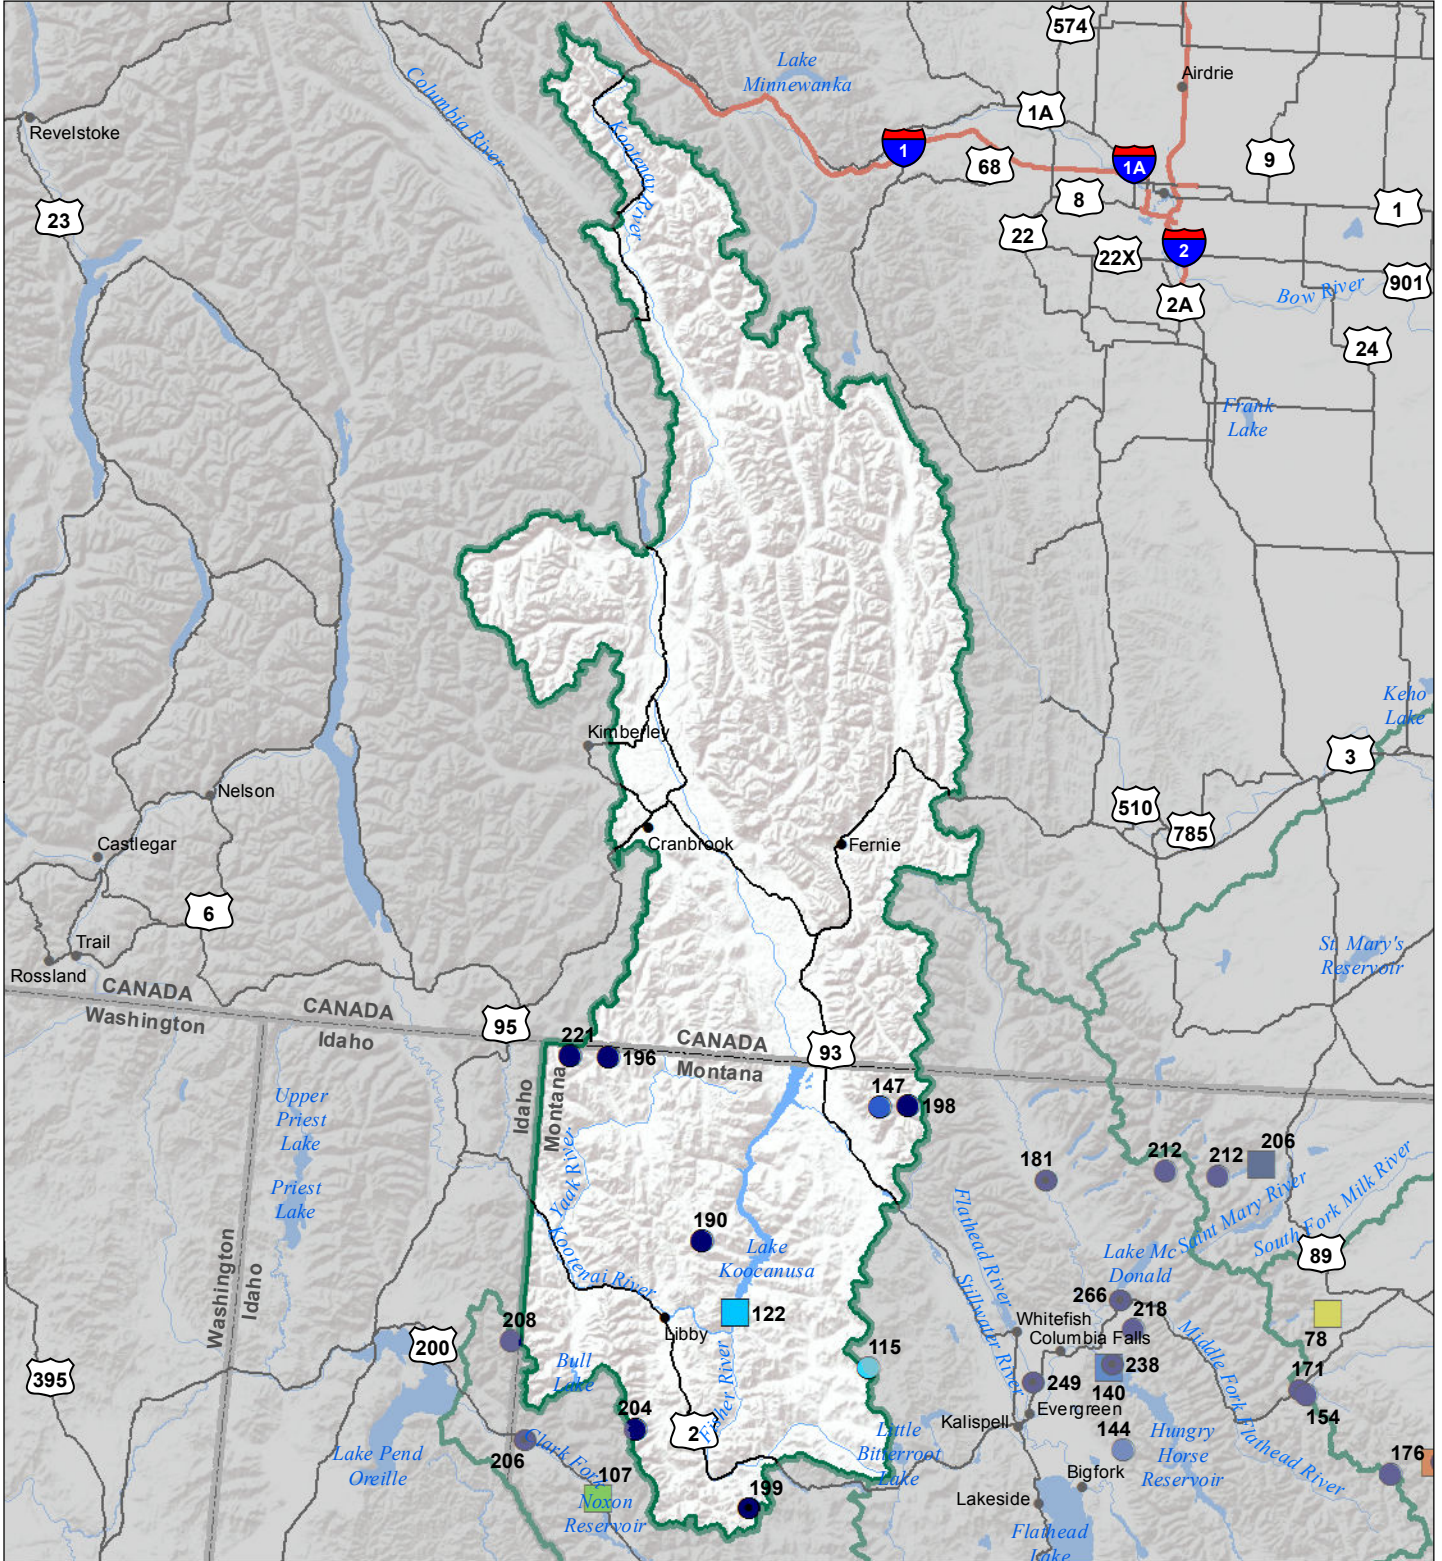

# Kootenai River Basin Monthly Precipitation and Reservoir Levels Percentage of Normal April 1, 2017 (March 1, 2017 - April 1, 2017)

### Precipitation Percent of Normal

#### SNOTEL

- > 150%
- 131 - 150%
- 111 - 130%
- 91 - 110%
- 71 - 90%
- 51 - 70%
- 1 - 50%