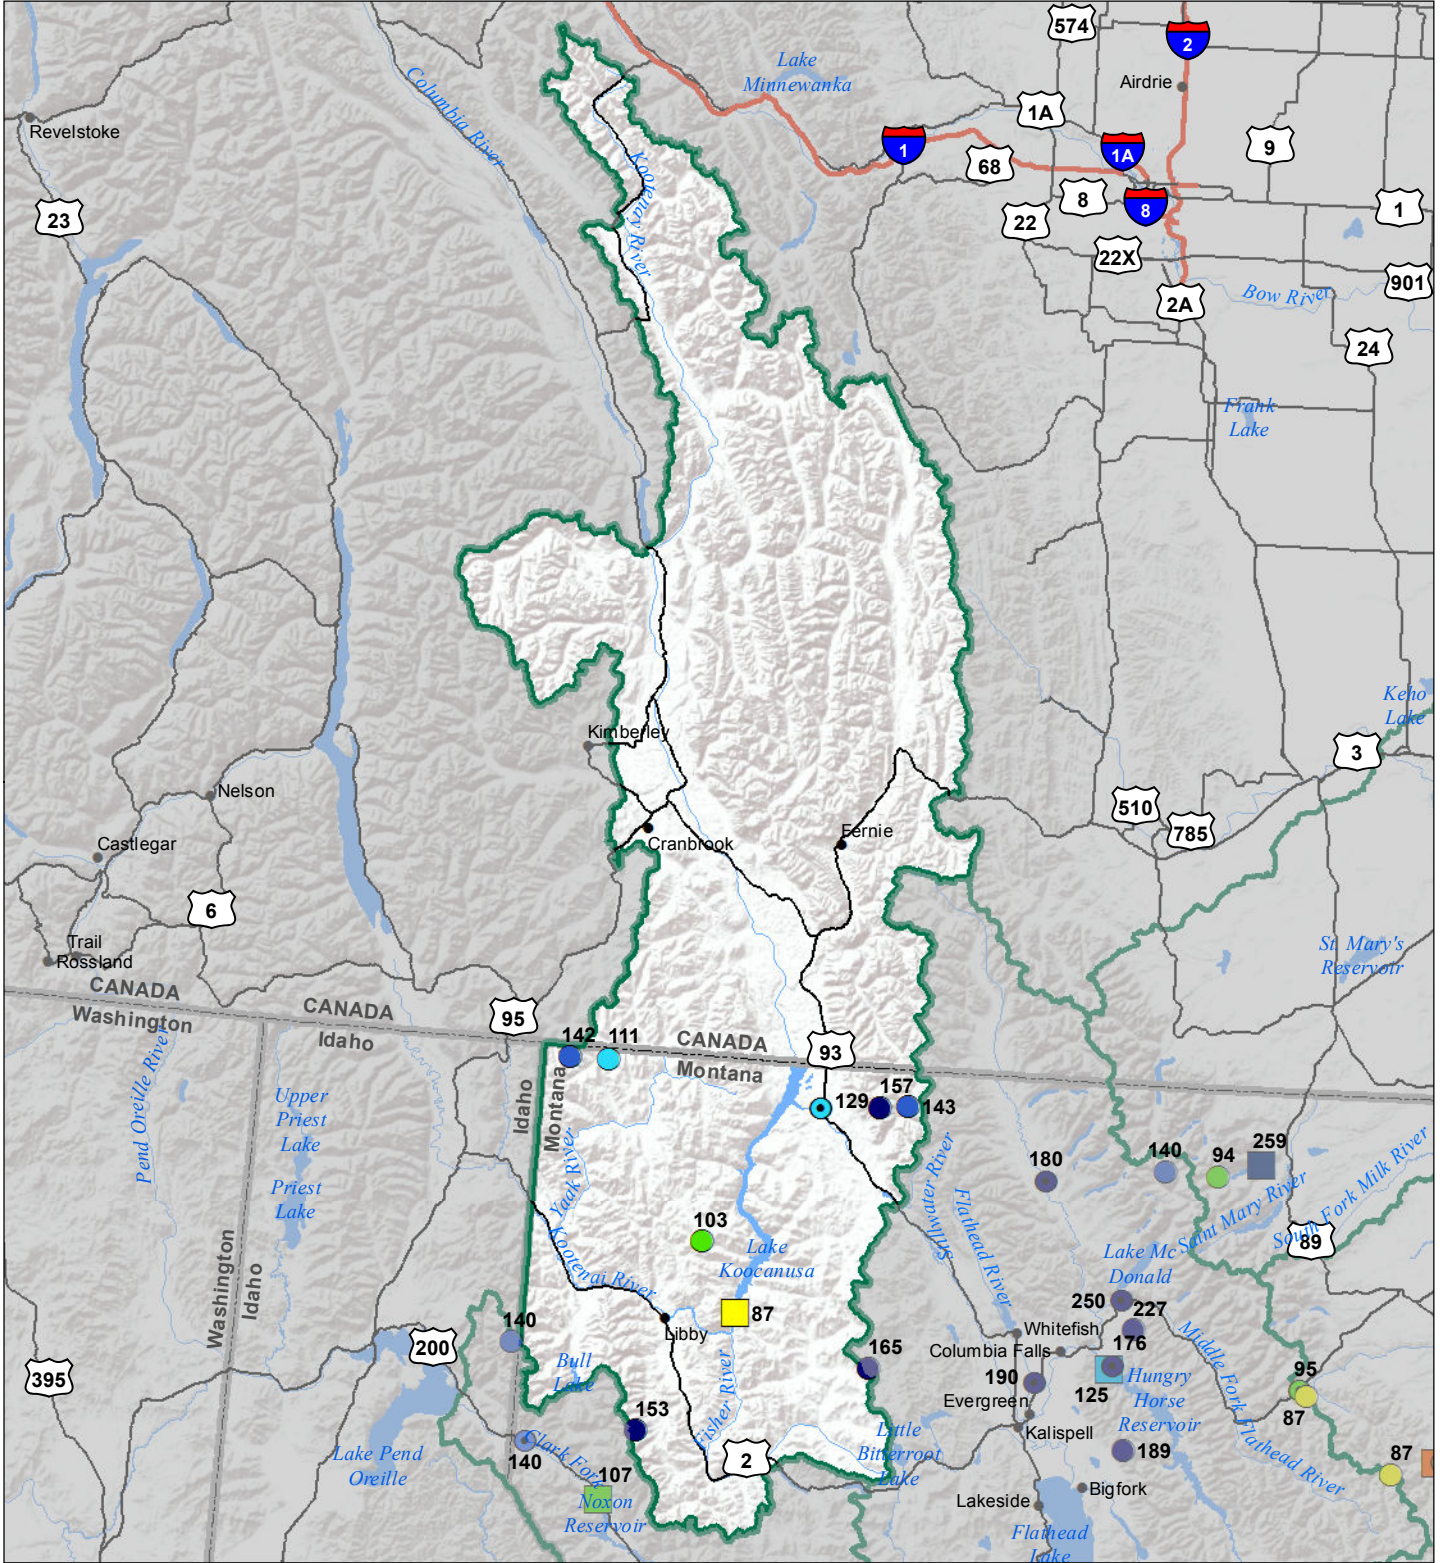

Kootenai River Basin Monthly Precipitation and Reservoir Levels Percentage of Normal May 1, 2017 (April 1, 2017 - May 1, 2017)

Precipitation Percent of Normal

SNOTEL

- > 150%
- 131 - 150%
- 111 - 130%
- 91 - 110%
- 71 - 90%
- 51 - 70%
- 1 - 50%

COOP/ACIS

- > 150%
- 131 - 150%
- 111 - 130%
- 91 - 110%
- 71 - 90%
- 51 - 70%
- 1 - 50%

Reservoirs Percent of Normal

- > 150%
- 131 - 150%
- 111 - 130%
- 91 - 110%
- 71 - 90%
- 51 - 70%
- 1 - 50%