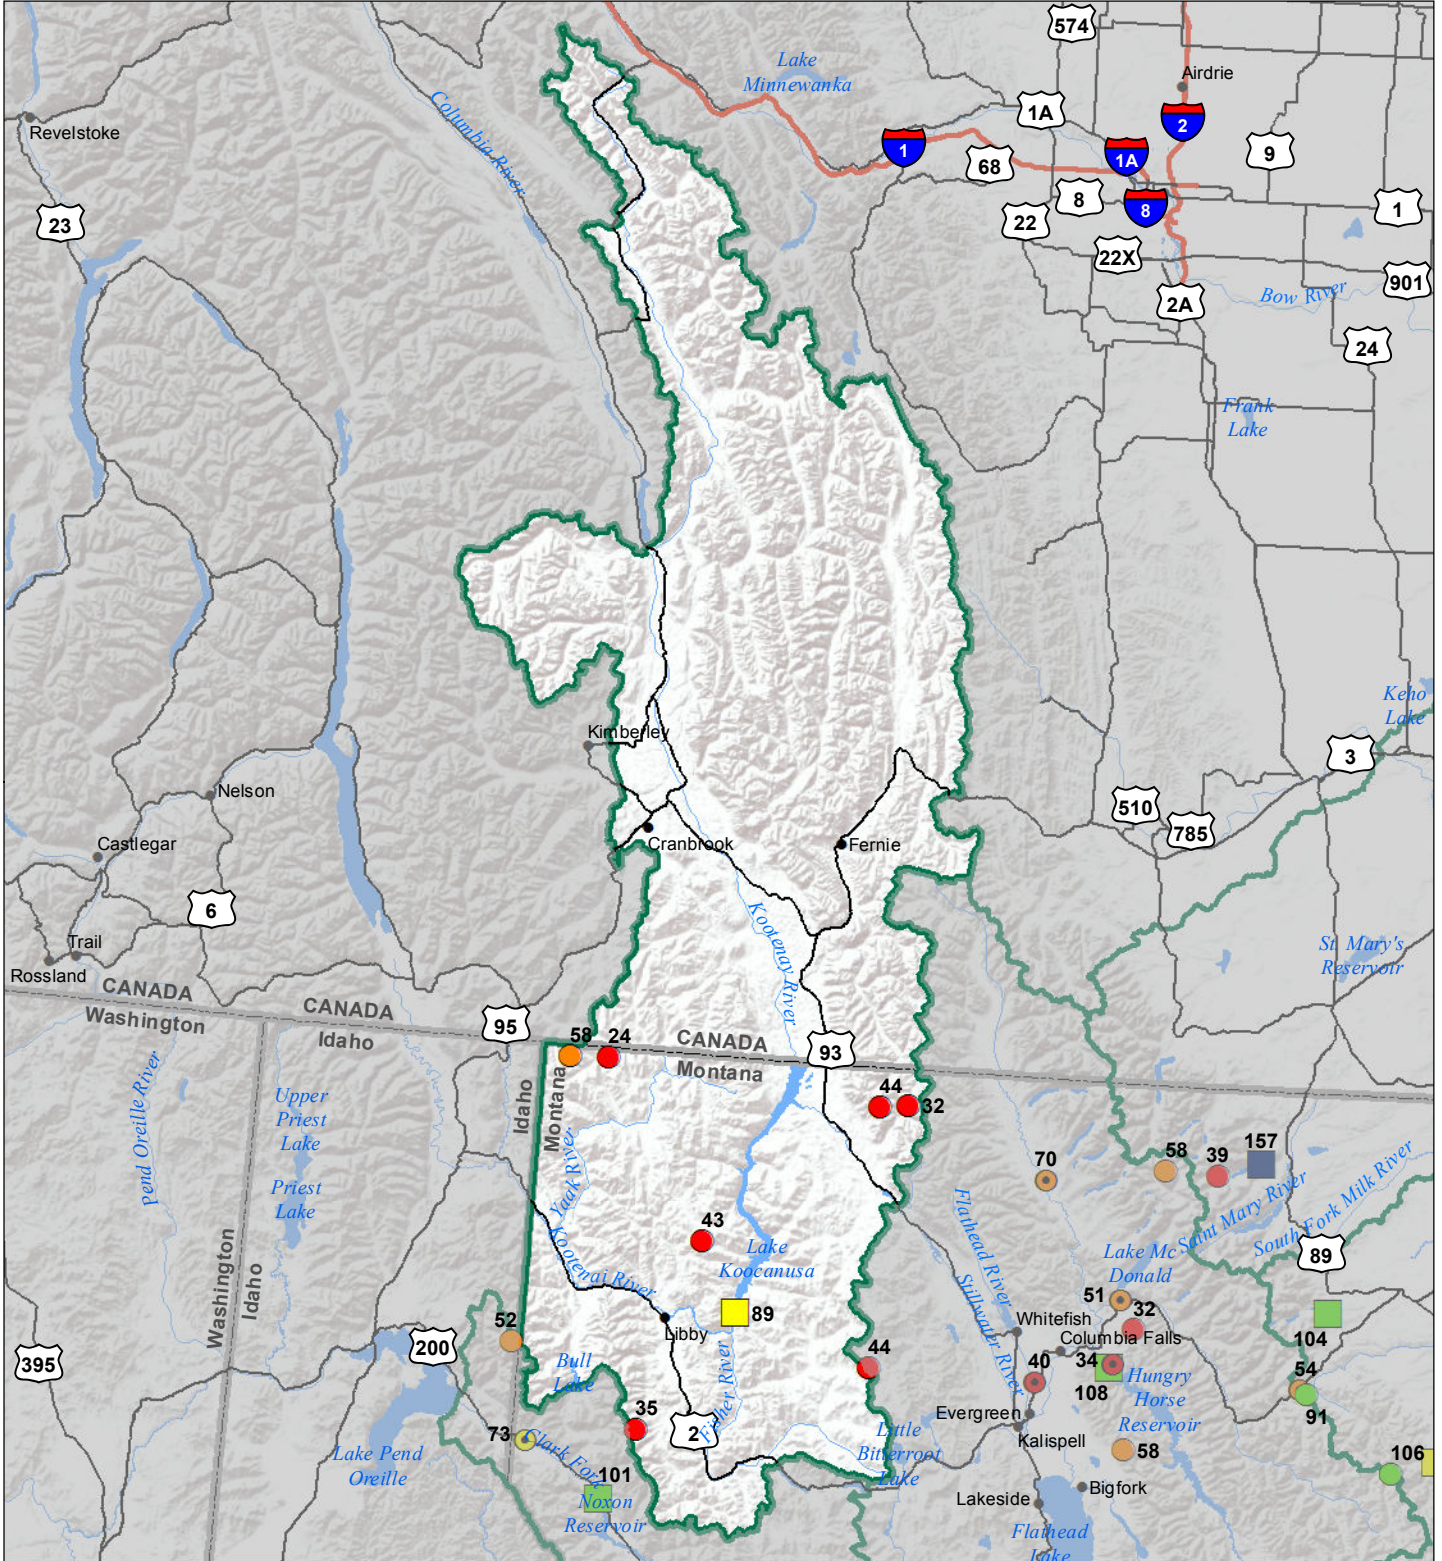

Kootenai River Basin Monthly Precipitation and Reservoir Levels Percentage of Normal June 1, 2017 (May 1, 2017 - June 1, 2017)

Precipitation Percent of Normal

SNOTEL

- > 150%
- 131 - 150%
- 111 - 130%
- 91 - 110%
- 71 - 90%
- 51 - 70%
- 1 - 50%

COOP/ACIS

- > 150%
- 131 - 150%
- 111 - 130%
- 91 - 110%
- 71 - 90%
- 51 - 70%
- 1 - 50%

Reservoirs Percent of Normal

- > 150%
- 131 - 150%
- 111 - 130%
- 91 - 110%
- 71 - 90%
- 51 - 70%
- 1 - 50%