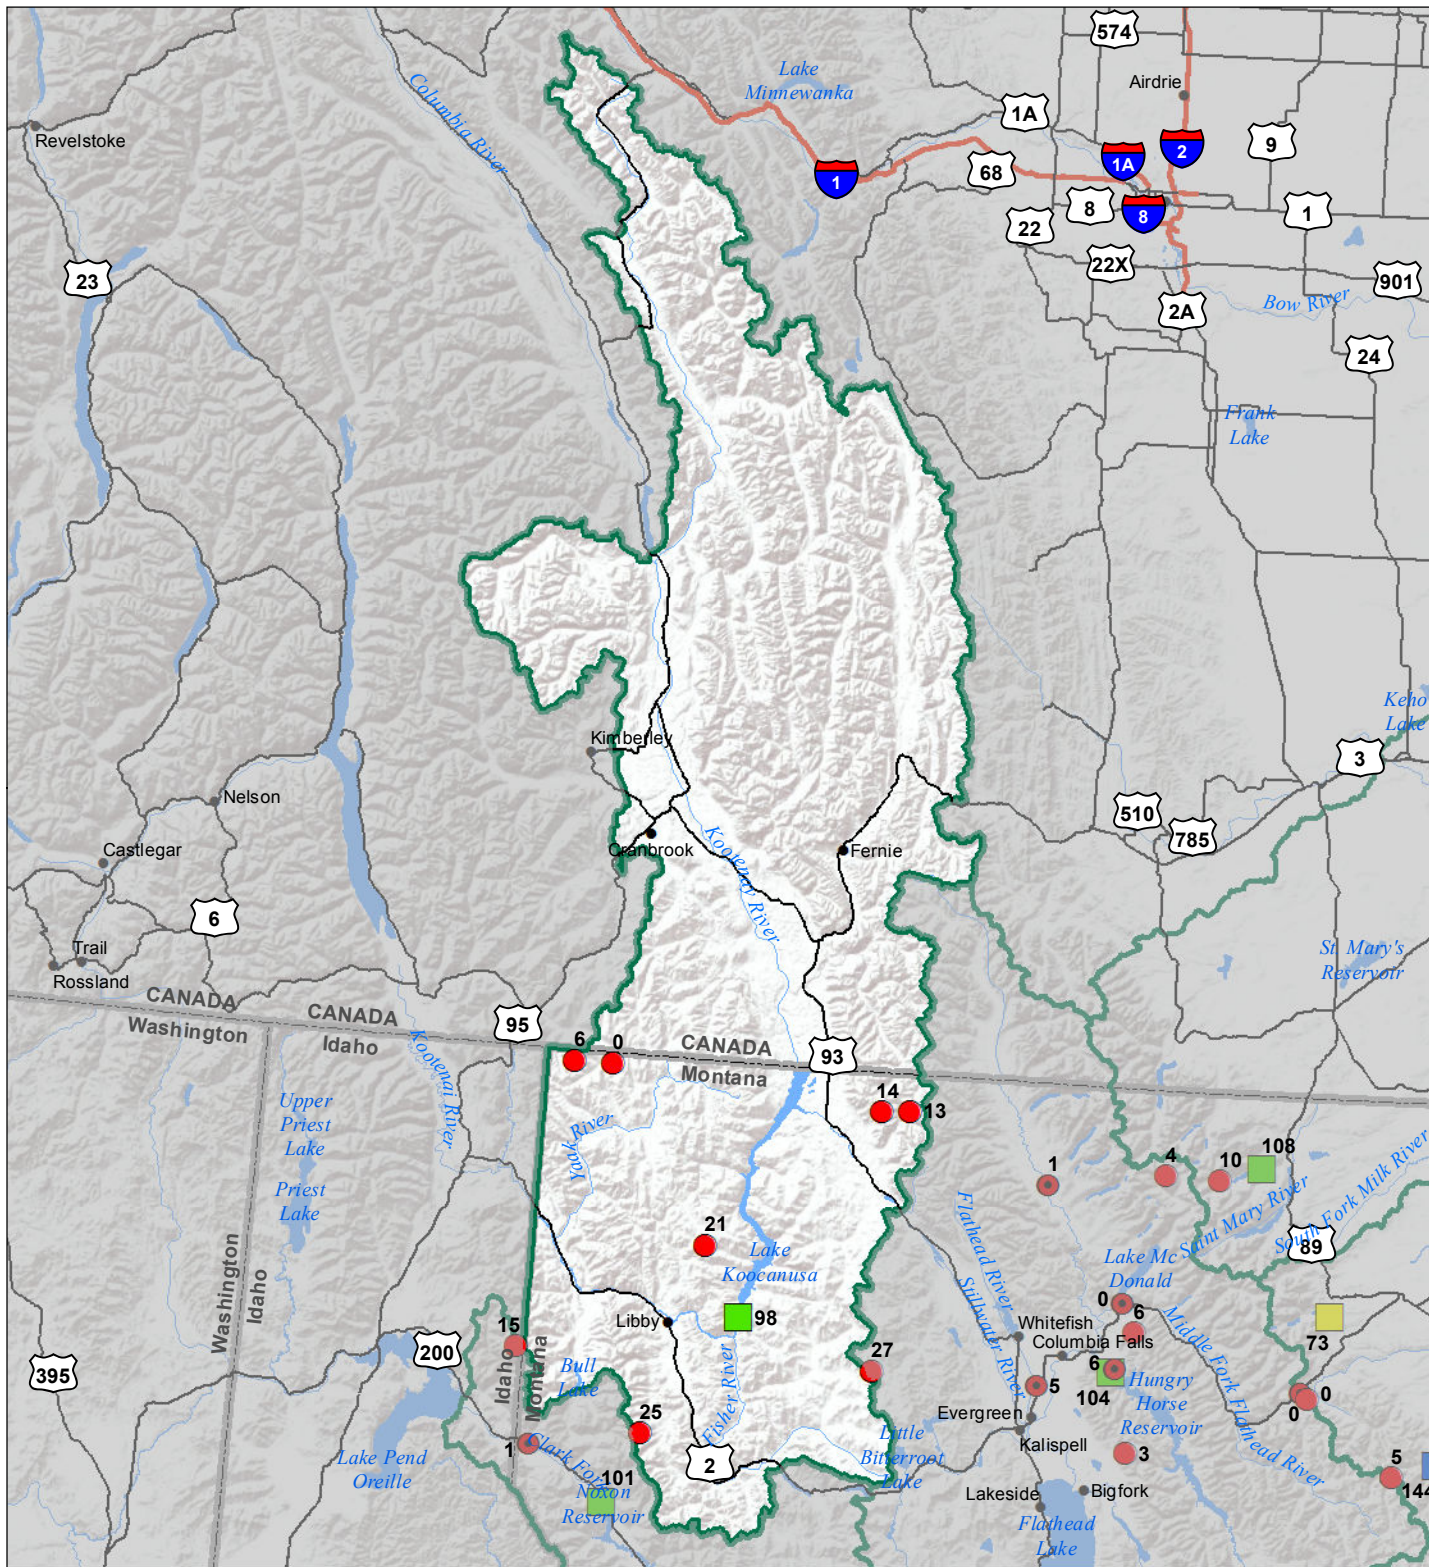

Kootenai River Basin

Monthly Precipitation and Reservoir Levels

Percentage of Normal

August 1, 2017 (July 1, 2017 - August 1, 2017)

Precipitation Percent of Normal

SNOTEL

- > 150%
- 131 - 150%
- 111 - 130%
- 91 - 110%
- 71 - 90%
- 51 - 70%
- 1 - 50%

COOP/ACIS

- > 150%
- 131 - 150%
- 111 - 130%
- 91 - 110%
- 71 - 90%
- 51 - 70%
- 1 - 50%

Reservoirs Percent of Normal

- > 150%
- 131 - 150%
- 111 - 130%
- 91 - 110%
- 71 - 90%
- 51 - 70%
- 1 - 50%