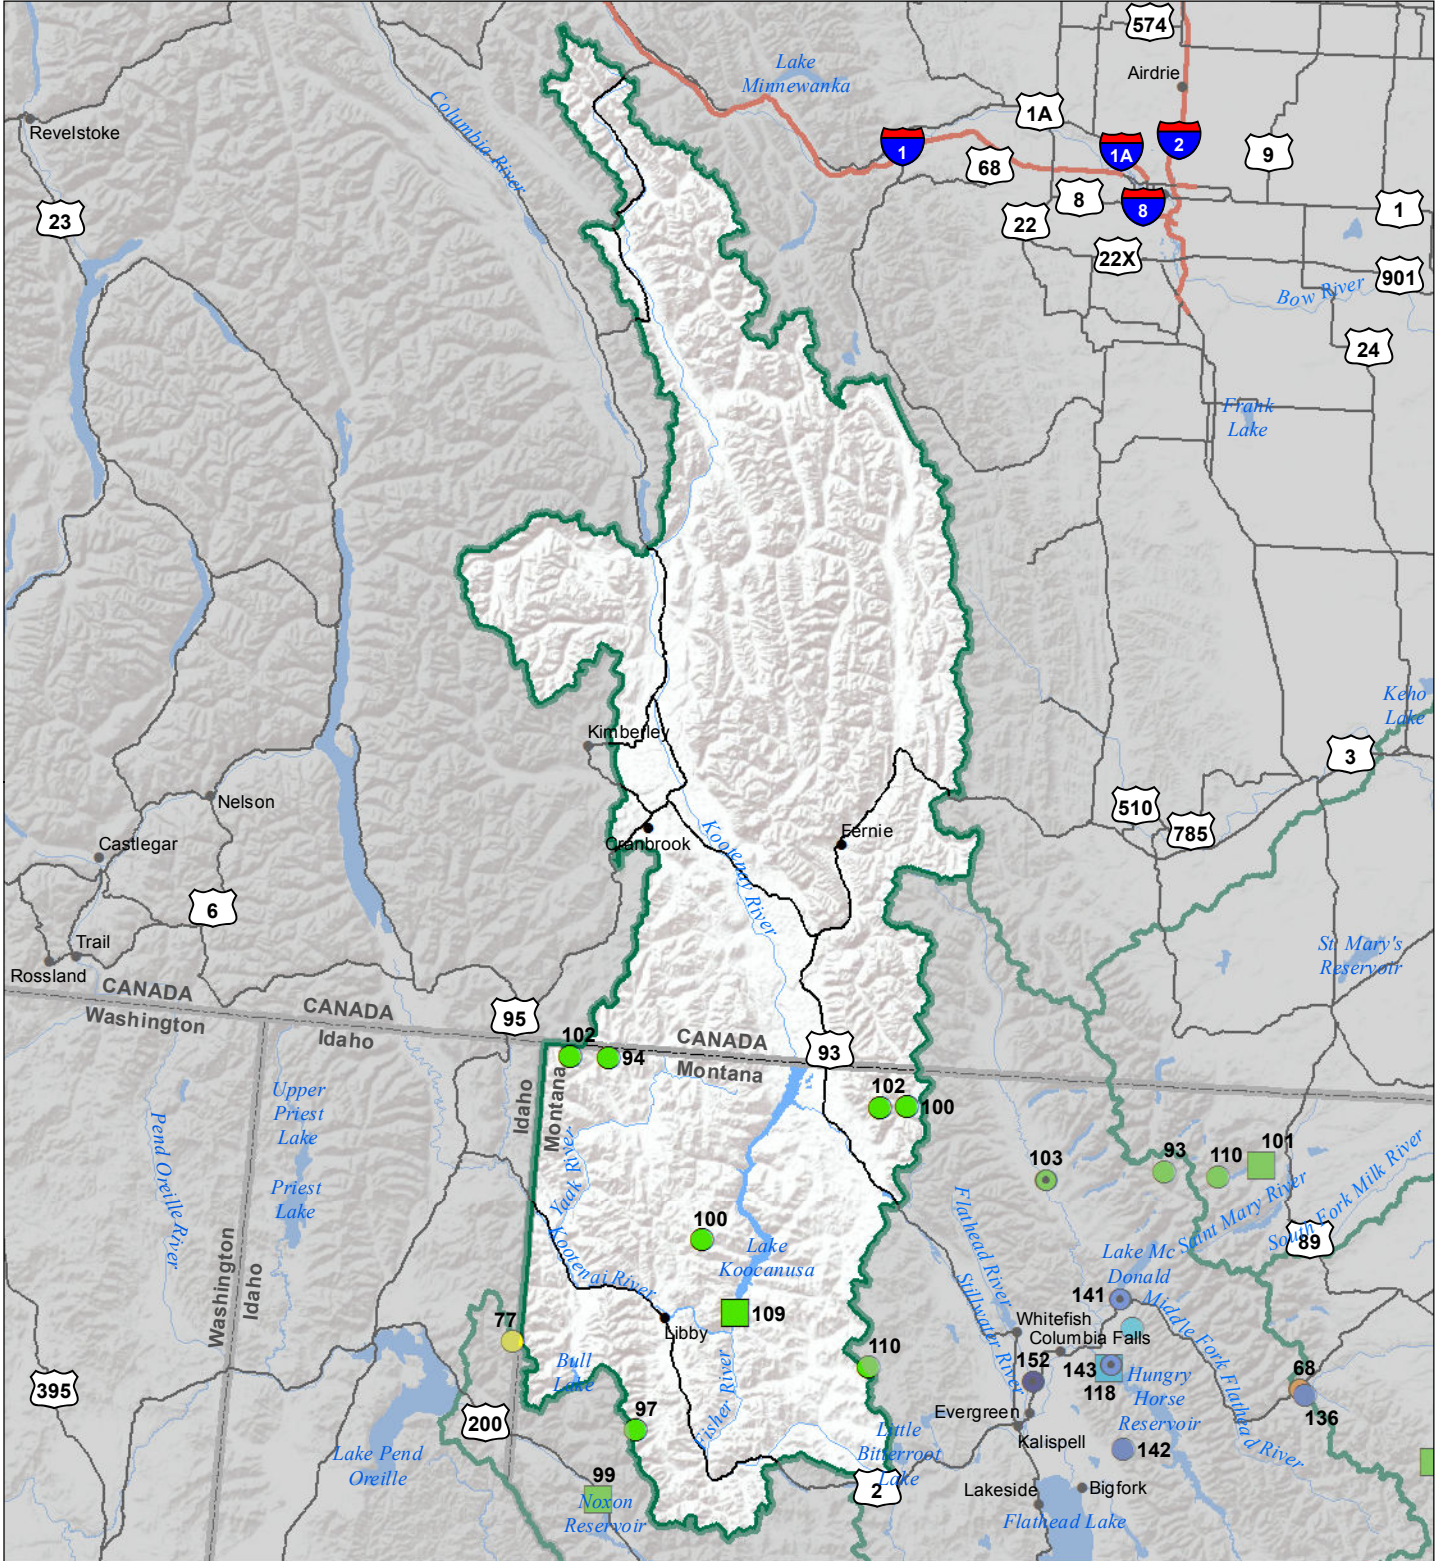

Kootenai River Basin Monthly Precipitation and Reservoir Levels Percentage of Normal January 1, 2018 (December 1, 2017 - January 1, 2018)

Precipitation Percent of Normal

SNOTEL

- > 150%
- 131 - 150%
- 111 - 130%
- 91 - 110%
- 71 - 90%
- 51 - 70%
- 1 - 50%

COOP/ACIS

- > 150%
- 131 - 150%
- 111 - 130%
- 91 - 110%
- 71 - 90%
- 51 - 70%
- 1 - 50%

Reservoirs Percent of Normal

- > 150%
- 131 - 150%
- 111 - 130%
- 91 - 110%
- 71 - 90%
- 51 - 70%
- 1 - 50%