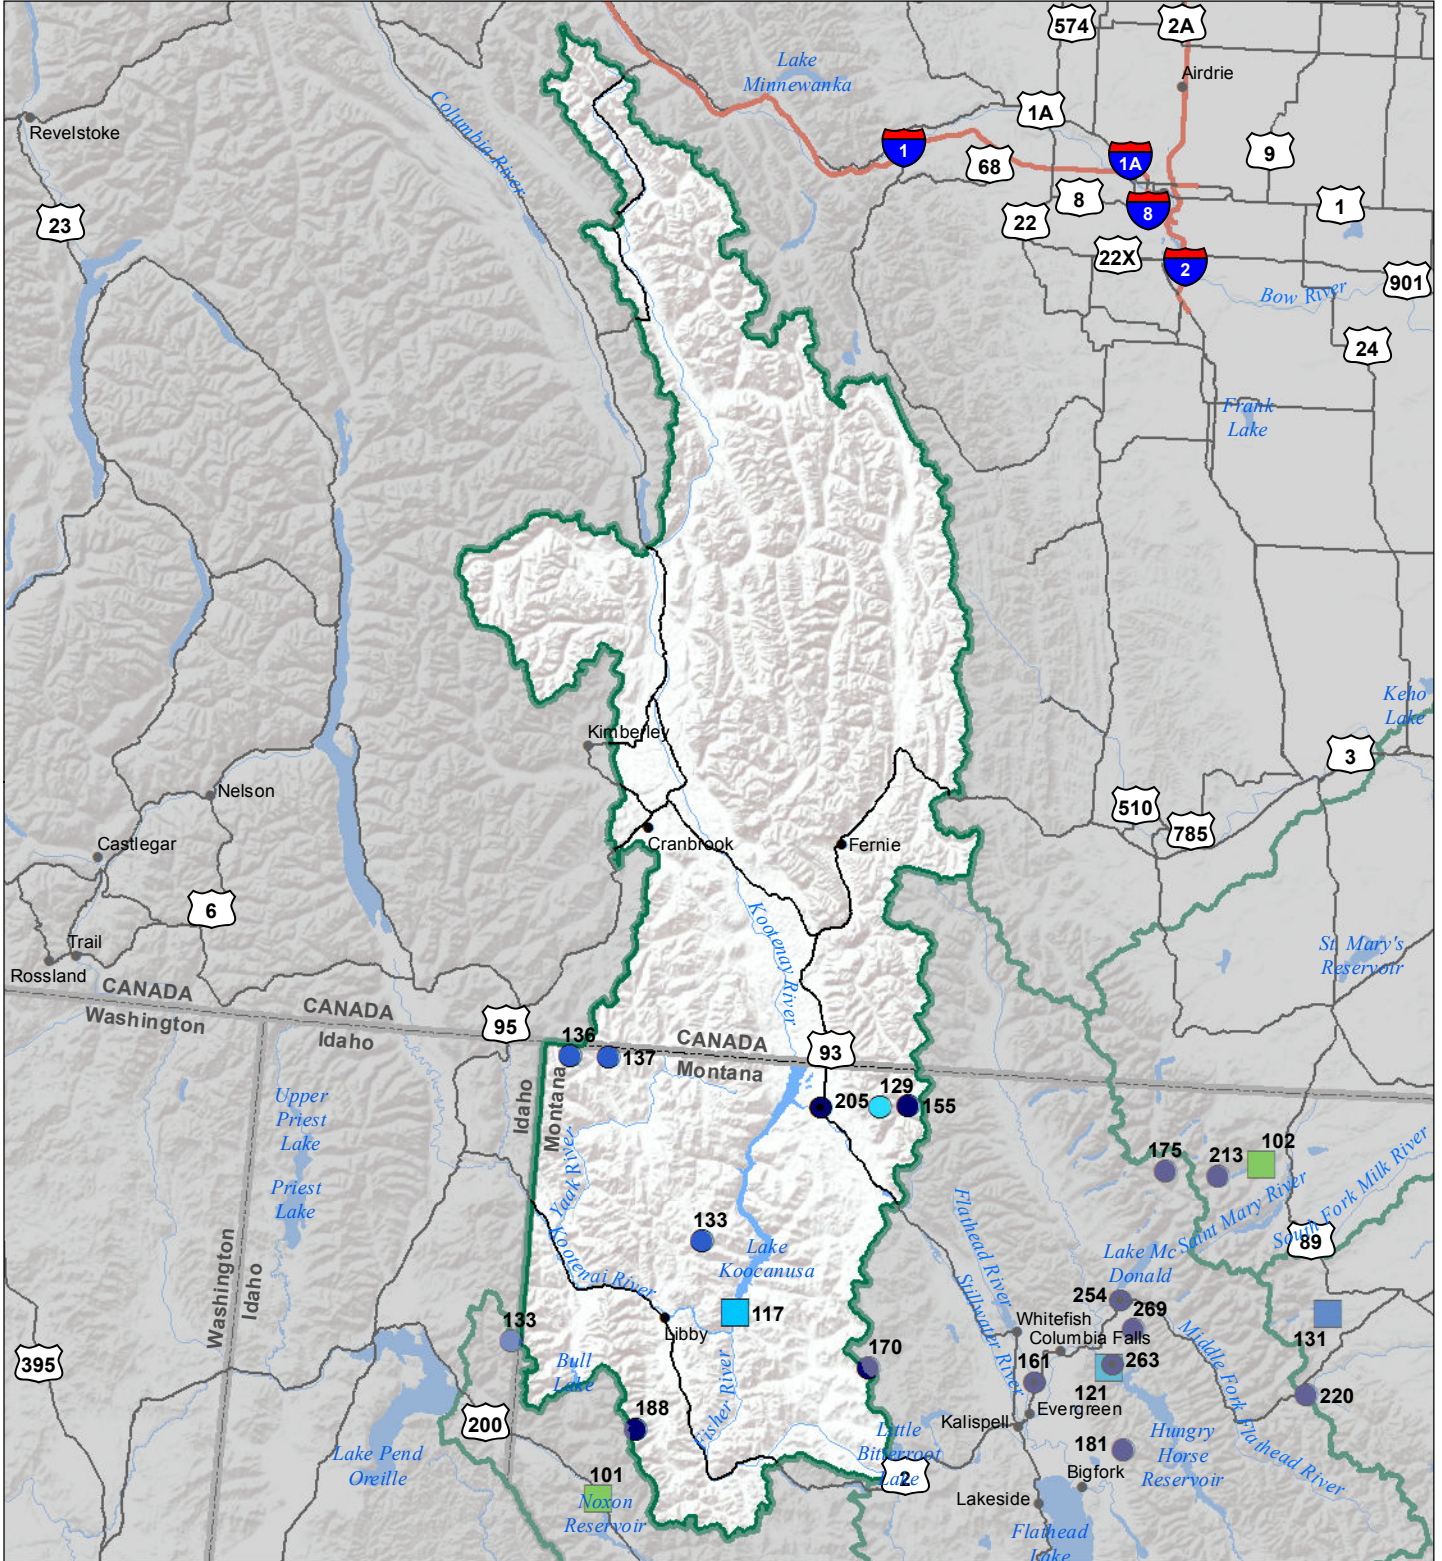

Kootenai River Basin

Monthly Precipitation and Reservoir Levels

Percentage of Normal

March 1, 2018 (February 1, 2018 - March 1, 2018)

Precipitation Percent of Normal

SNOTEL

- > 150%
- 131 - 150%
- 111 - 130%
- 91 - 110%
- 71 - 90%
- 51 - 70%
- 1 - 50%

COOP/ACIS

- > 150%
- 131 - 150%
- 111 - 130%
- 91 - 110%
- 71 - 90%
- 51 - 70%
- 1 - 50%

Reservoirs Percent of Normal

- > 150%
- 131 - 150%
- 111 - 130%
- 91 - 110%
- 71 - 90%
- 51 - 70%
- 1 - 50%