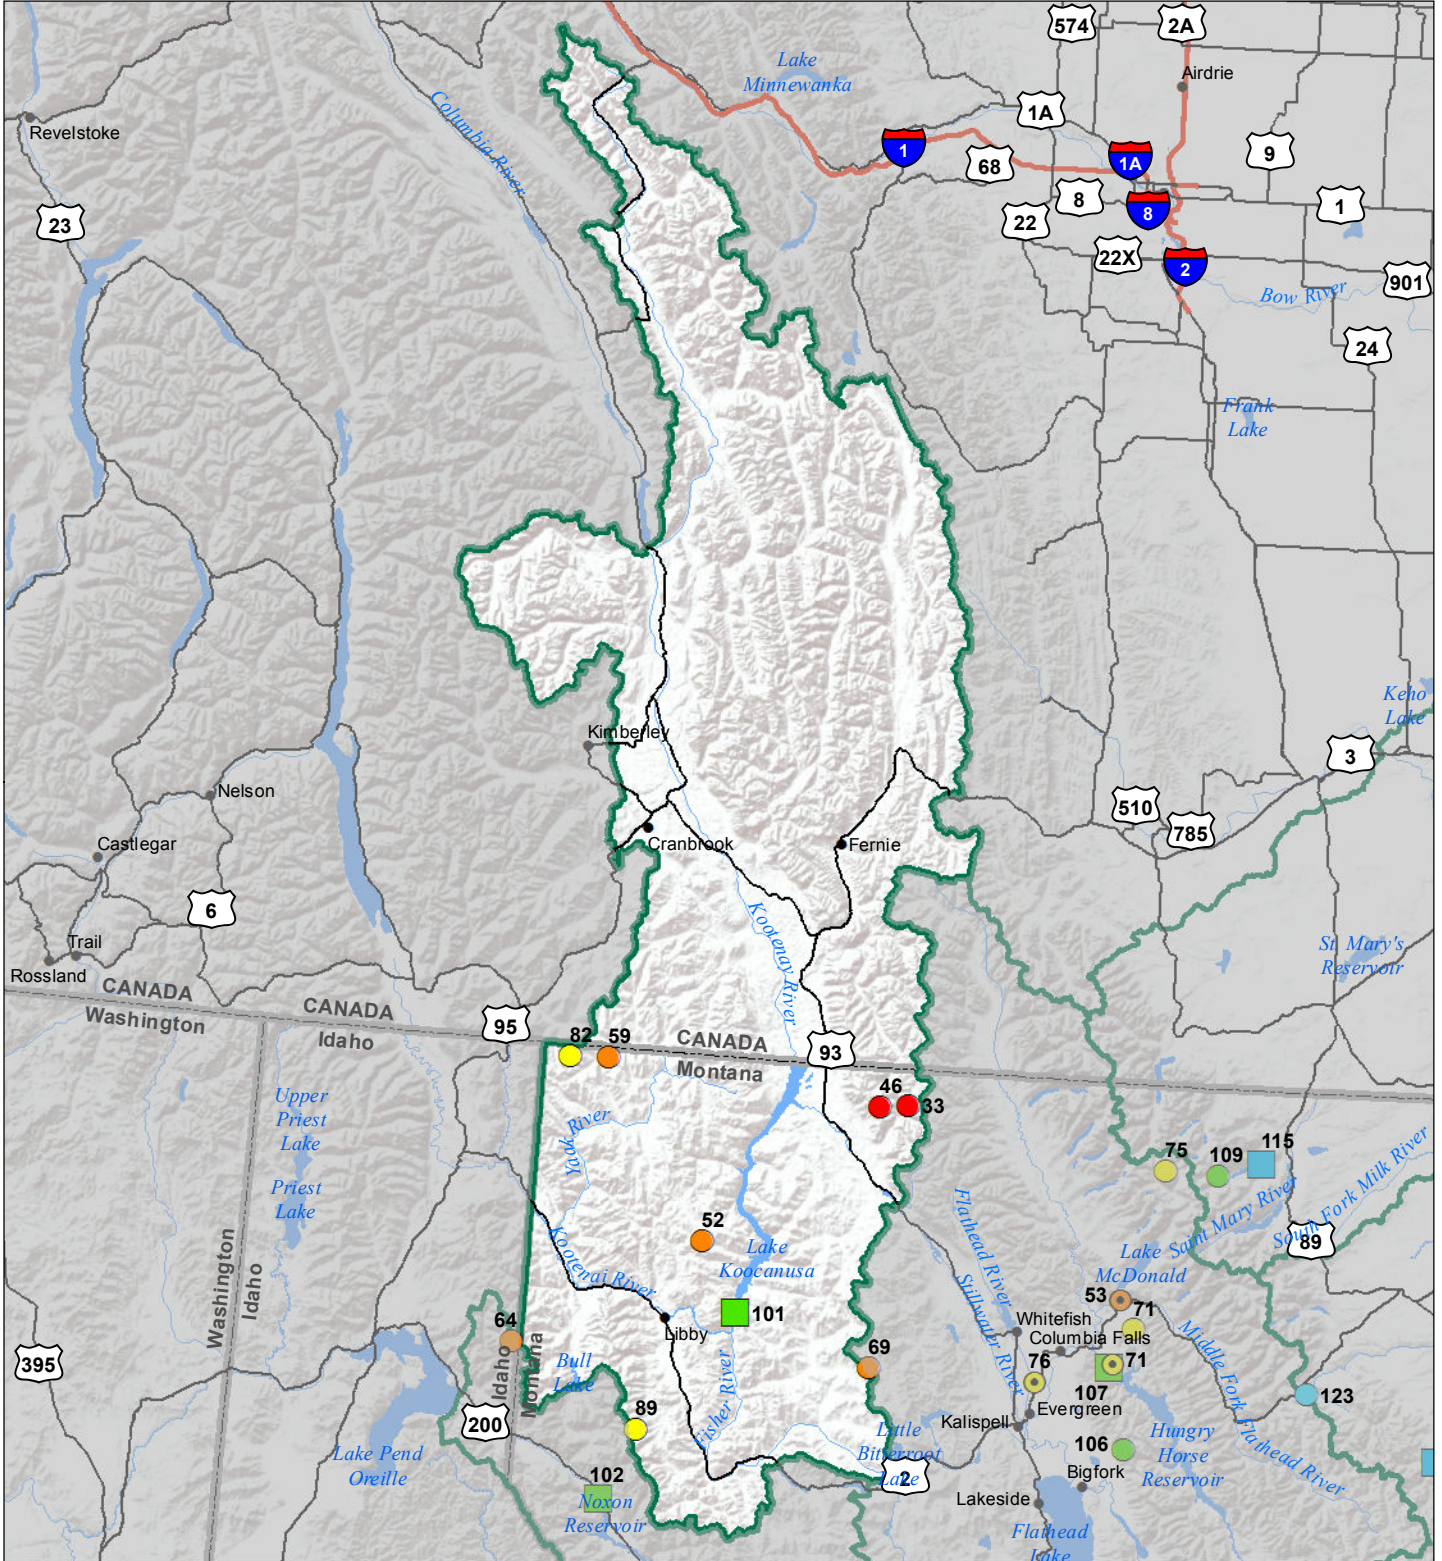

Kootenai River Basin Monthly Precipitation and Reservoir Levels Percentage of Normal July 1, 2018 (June 1, 2018 - July 1, 2018)

Precipitation Percent of Normal

SNOTEL

- > 150%
- 131 - 150%
- 111 - 130%
- 91 - 110%
- 71 - 90%
- 51 - 70%
- 1 - 50%

COOP/ACIS

- > 150%
- 131 - 150%
- 111 - 130%
- 91 - 110%
- 71 - 90%
- 51 - 70%
- 1 - 50%

Reservoirs Percent of Normal

- > 150%
- 131 - 150%
- 111 - 130%
- 91 - 110%
- 71 - 90%
- 51 - 70%
- 1 - 50%