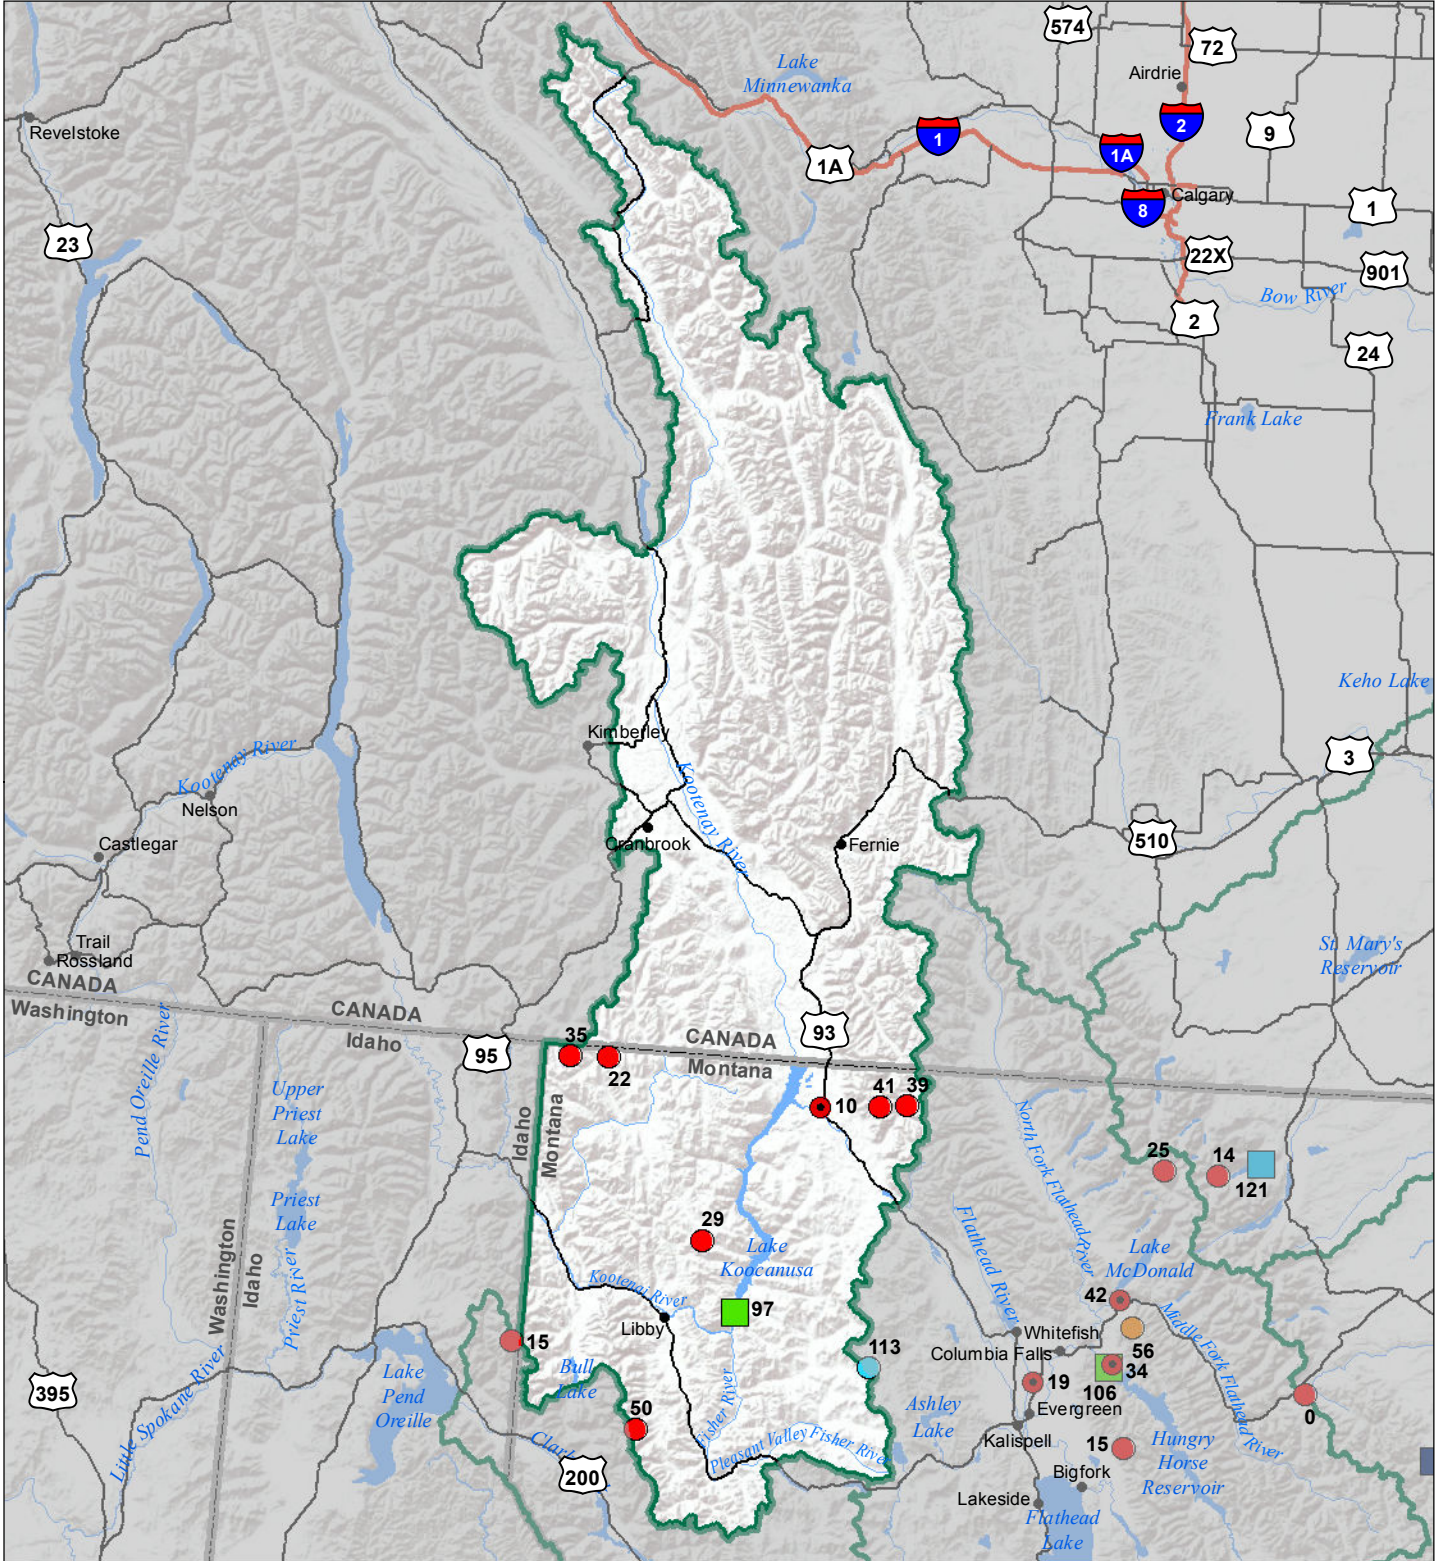

Kootenai River Basin

Monthly Precipitation and Reservoir Levels

Percentage of Normal

August 1, 2018 (July 1, 2018 - August 1, 2018)

Precipitation Percent of Normal

SNOTEL

- > 150%
- 131 - 150%
- 111 - 130%
- 91 - 110%
- 71 - 90%
- 51 - 70%
- 1 - 50%

COOP/ACIS

- > 150%
- 131 - 150%
- 111 - 130%
- 91 - 110%
- 71 - 90%
- 51 - 70%
- 1 - 50%

Reservoirs Percent of Normal

- > 150%
- 131 - 150%
- 111 - 130%
- 91 - 110%
- 71 - 90%
- 51 - 70%
- 1 - 50%