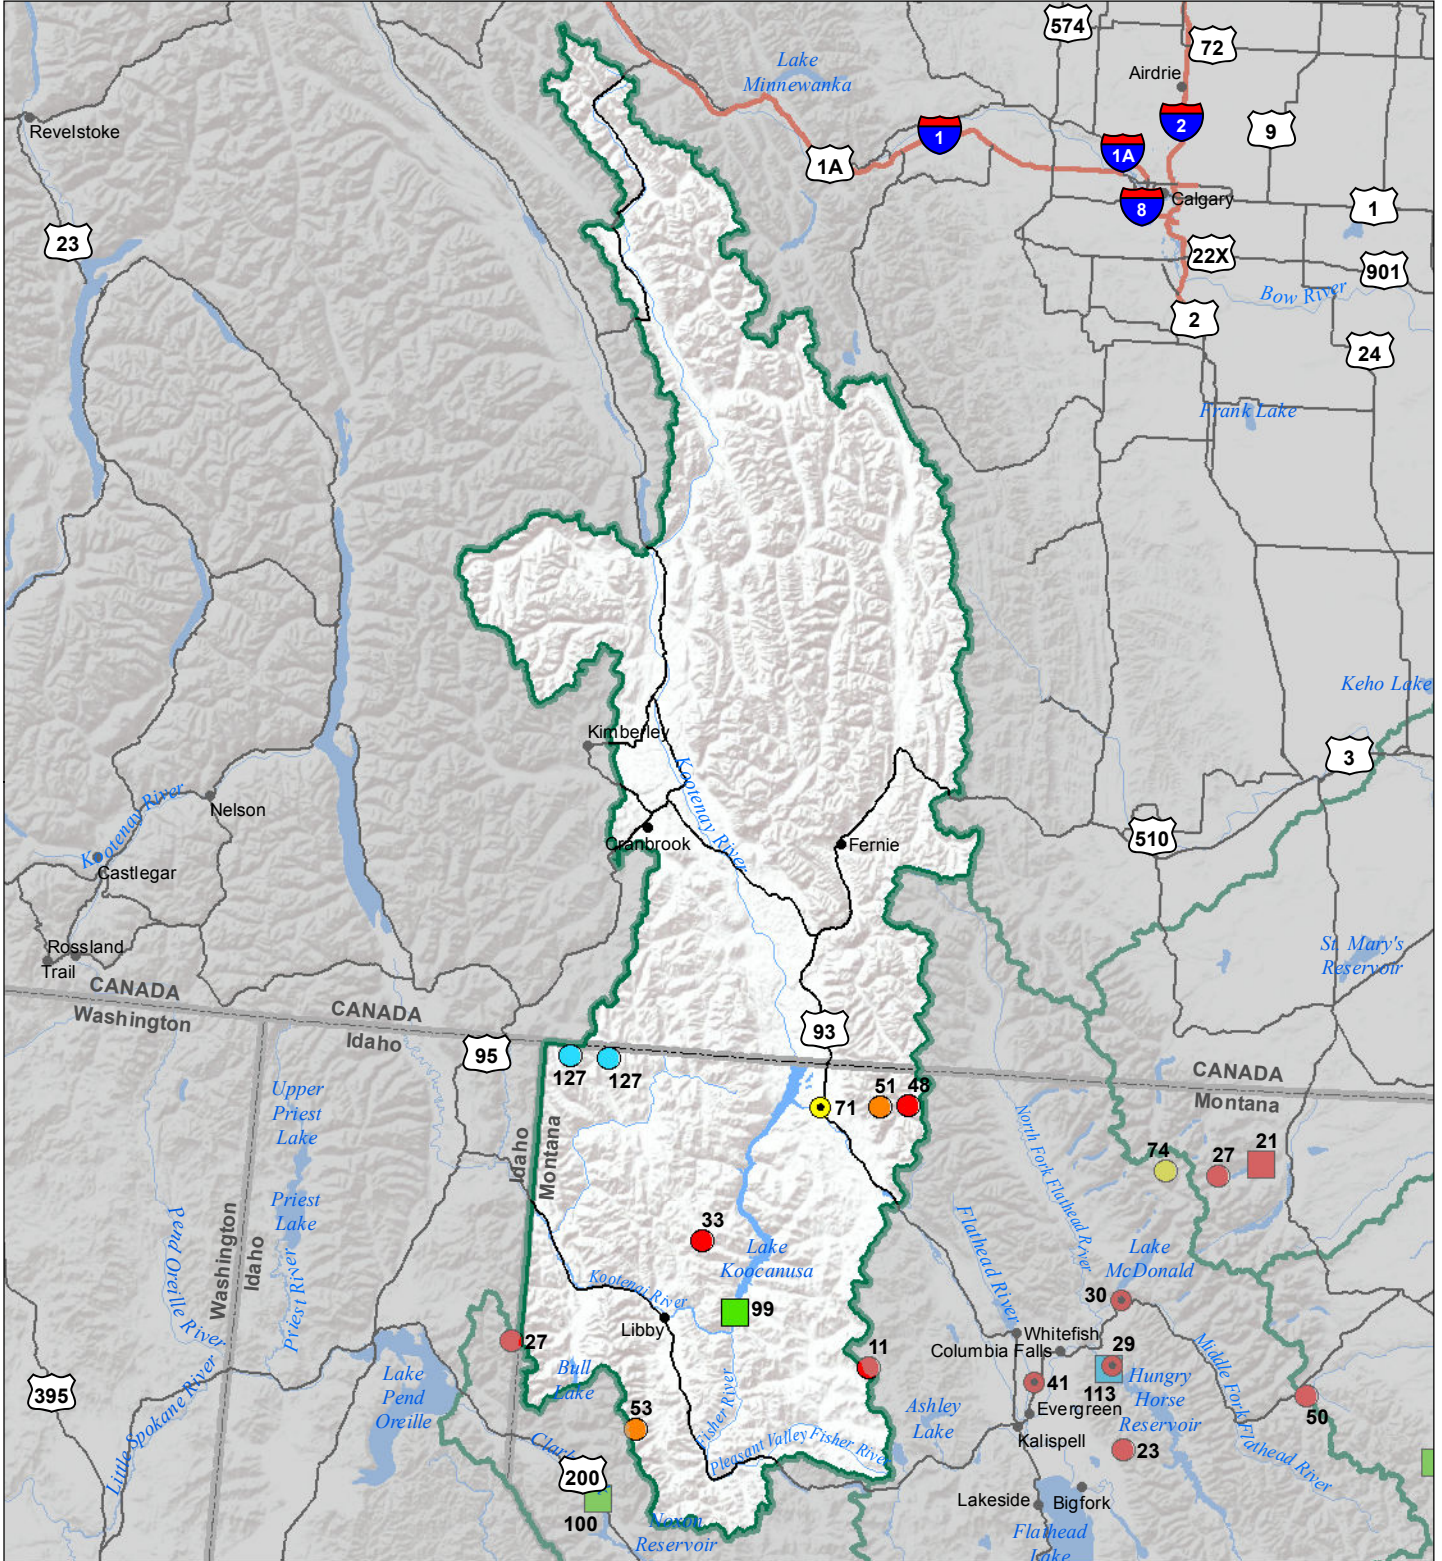

Kootenai River Basin Monthly Precipitation and Reservoir Levels Percentage of Normal October 1, 2018 (September 1, 2018 - October 1, 2018)

Precipitation Percent of Normal

SNOTEL

- > 150%
- 131 - 150%
- 111 - 130%
- 91 - 110%
- 71 - 90%
- 51 - 70%
- 1 - 50%

COOP/ACIS

- > 150%
- 131 - 150%
- 111 - 130%
- 91 - 110%
- 71 - 90%
- 51 - 70%
- 1 - 50%

Reservoirs Percent of Normal

- > 150%
- 131 - 150%
- 111 - 130%
- 91 - 110%
- 71 - 90%
- 51 - 70%
- 1 - 50%