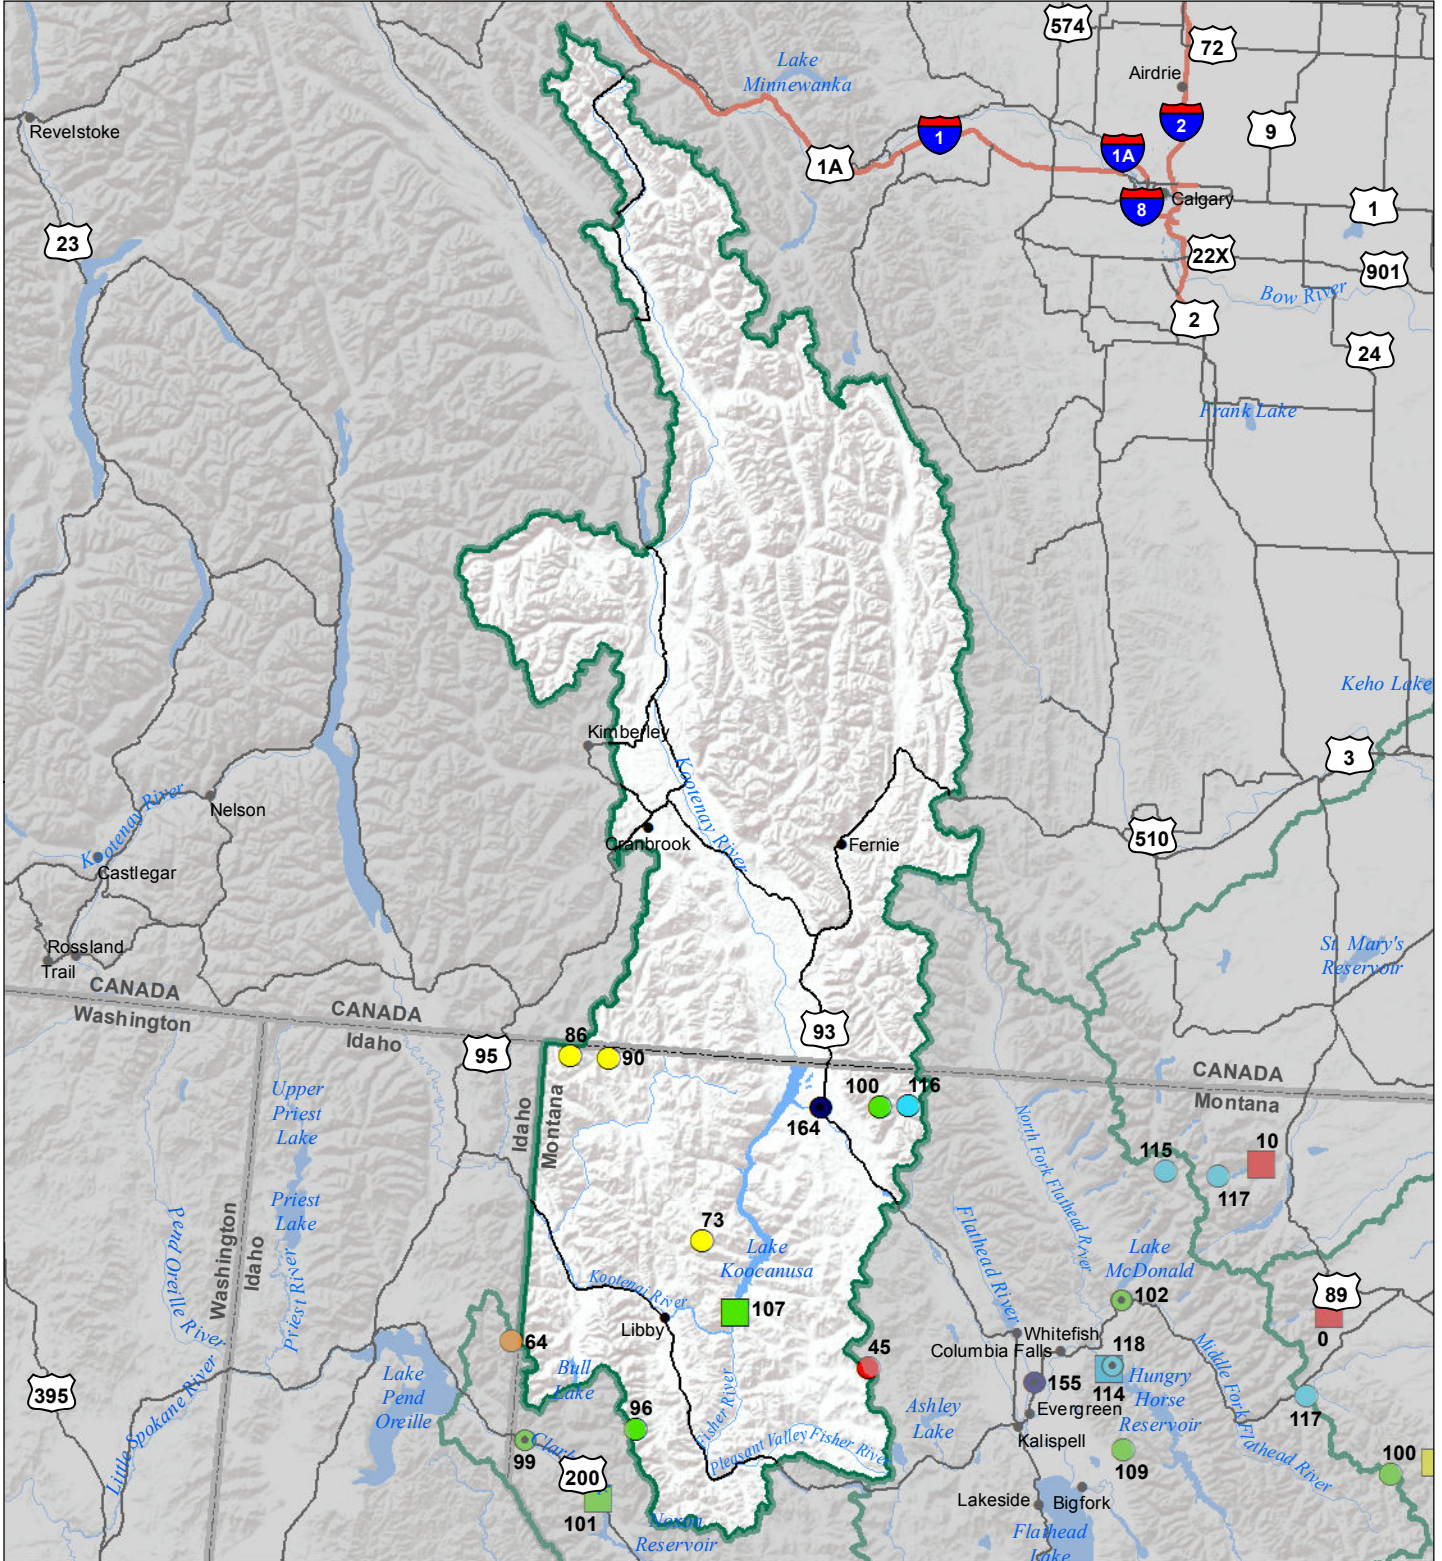

Kootenai River Basin Monthly Precipitation and Reservoir Levels Percentage of Normal November 1, 2018 (October 1, 2018 - November 1, 2018)

Precipitation Percent of Normal

SNOTEL

- > 150%
- 131 - 150%
- 111 - 130%
- 91 - 110%
- 71 - 90%
- 51 - 70%
- 1 - 50%

COOP/ACIS

- > 150%
- 131 - 150%
- 111 - 130%
- 91 - 110%
- 71 - 90%
- 51 - 70%
- 1 - 50%

Reservoirs Percent of Normal

- > 150%
- 131 - 150%
- 111 - 130%
- 91 - 110%
- 71 - 90%
- 51 - 70%
- 1 - 50%