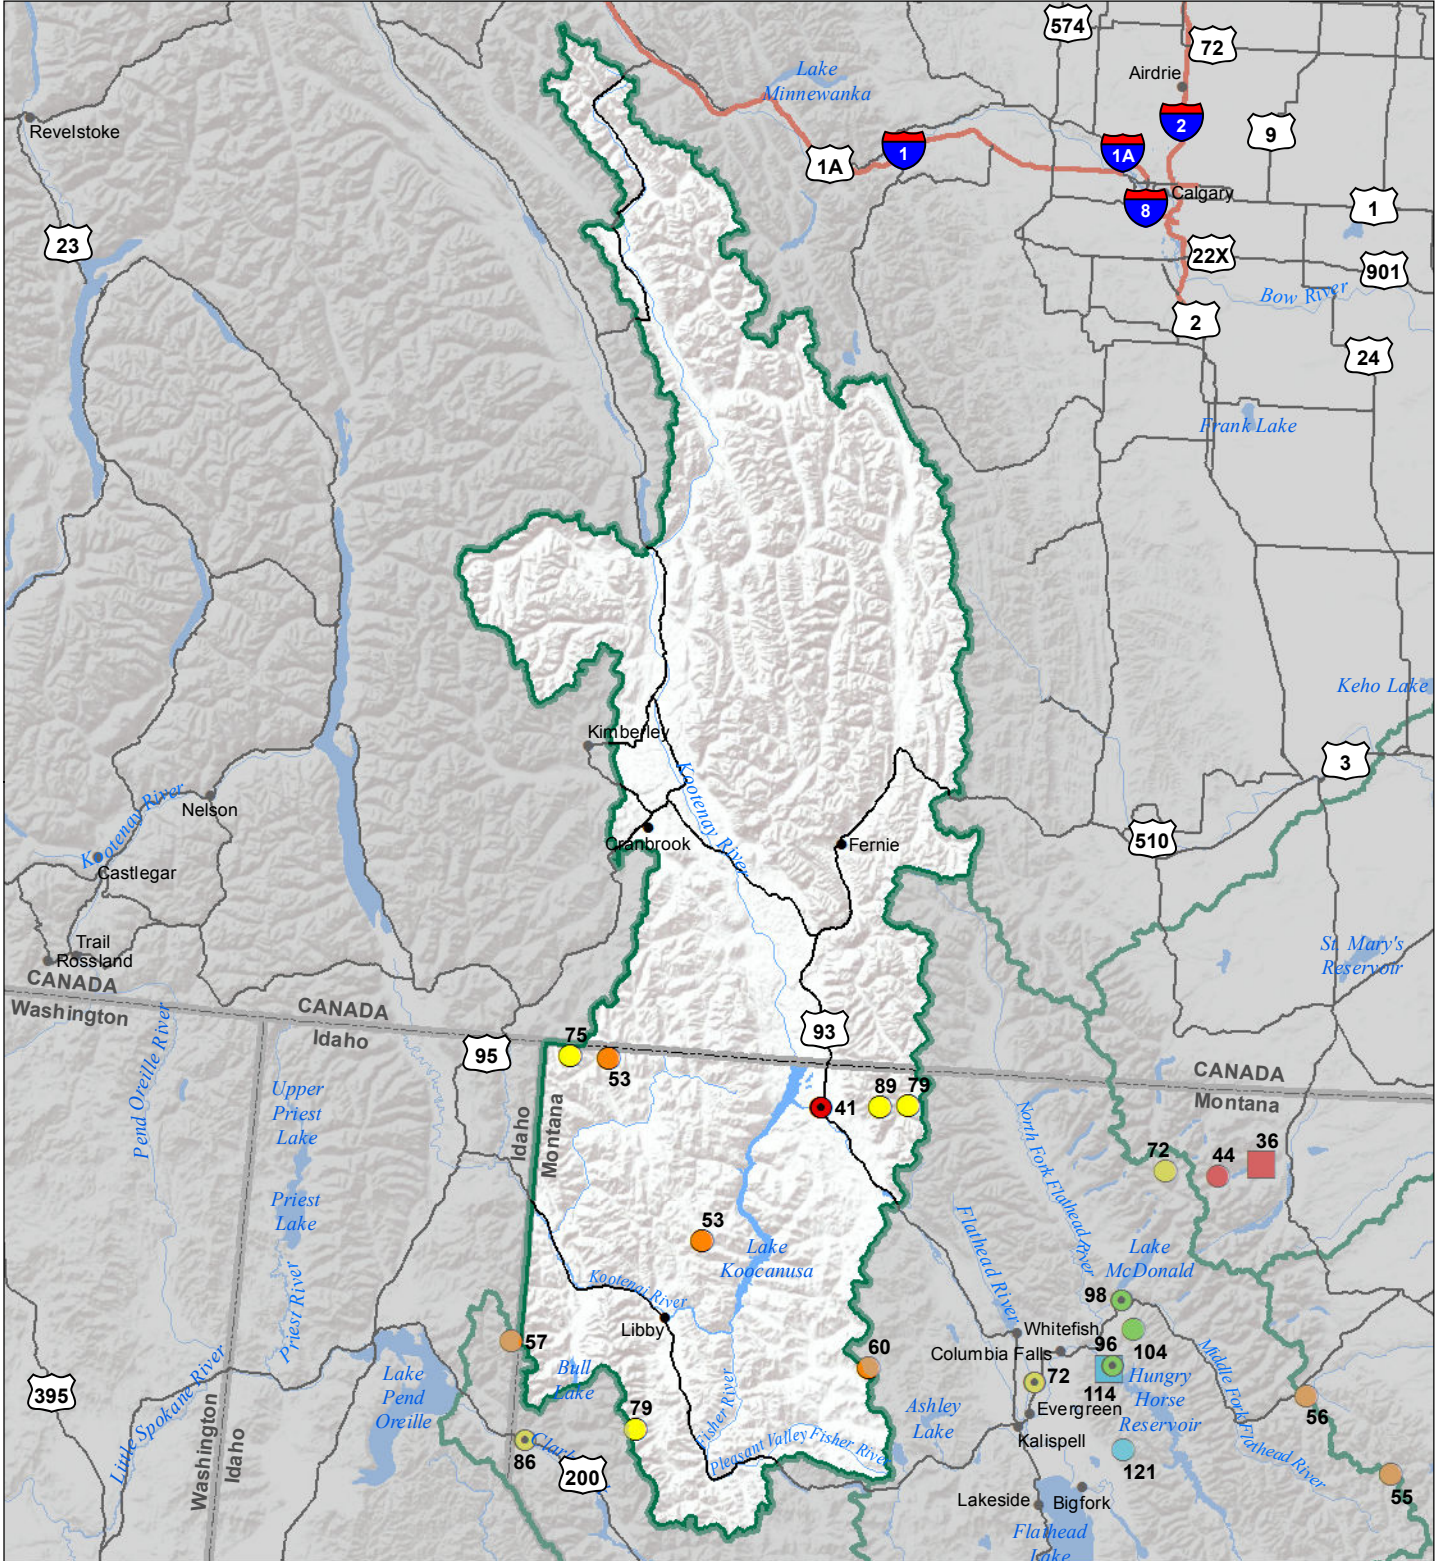

# Kootenai River Basin Monthly Precipitation and Reservoir Levels Percentage of Normal December 1, 2018 (November 1, 2018 - December 1, 2018)

### Precipitation Percent of Normal

#### SNOTEL

- > 150%
- 131 - 150%
- 111 - 130%
- 91 - 110%
- 71 - 90%
- 51 - 70%
- 1 - 50%