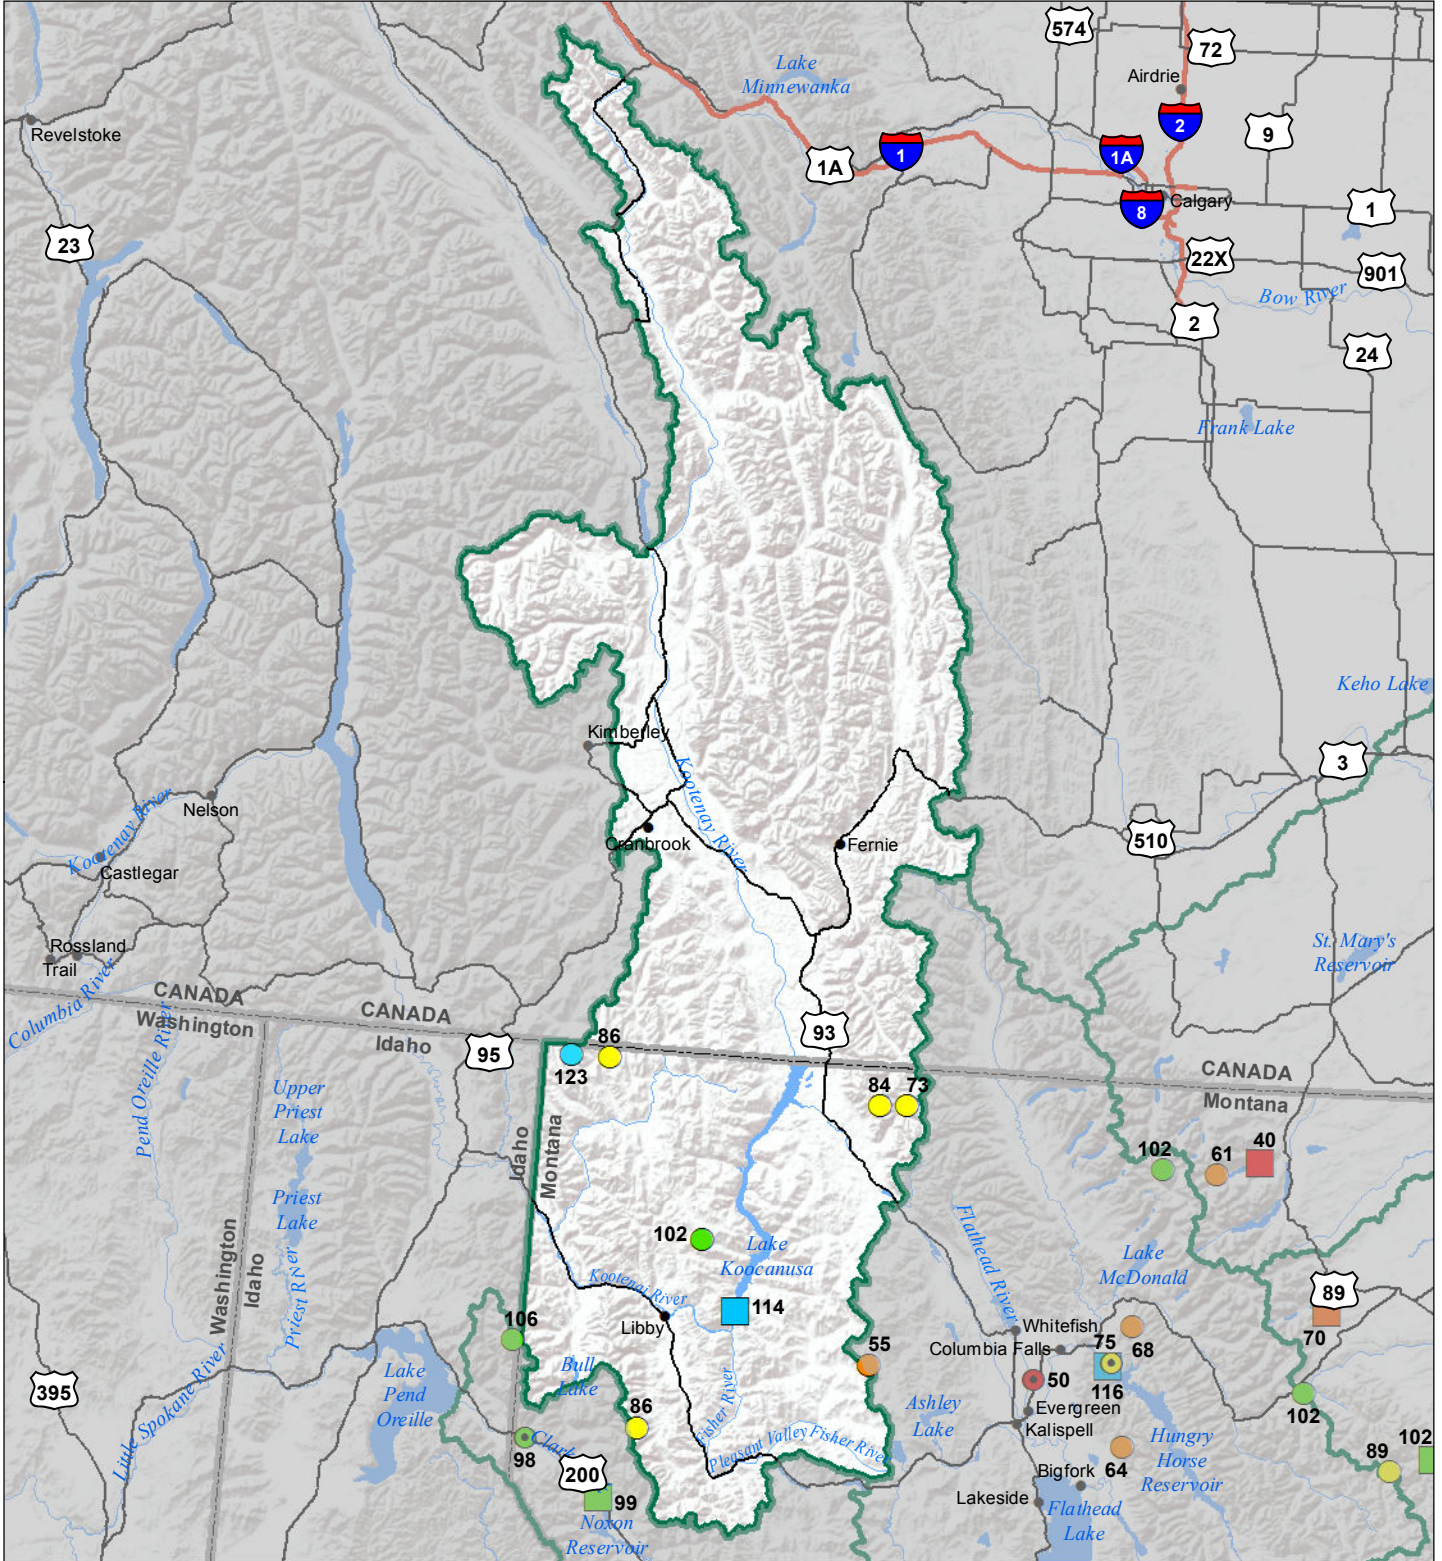

Kootenai River Basin Monthly Precipitation and Reservoir Levels Percentage of Normal January 1, 2019 (December 1, 2018 - January 1, 2019)

Precipitation Percent of Normal

SNOTEL

- > 150%
- 131 - 150%
- 111 - 130%
- 91 - 110%
- 71 - 90%
- 51 - 70%
- 1 - 50%

COOP/ACIS

- > 150%
- 131 - 150%
- 111 - 130%
- 91 - 110%
- 71 - 90%
- 51 - 70%
- 1 - 50%

Reservoirs Percent of Normal

- > 150%
- 131 - 150%
- 111 - 130%
- 91 - 110%
- 71 - 90%
- 51 - 70%
- 1 - 50%