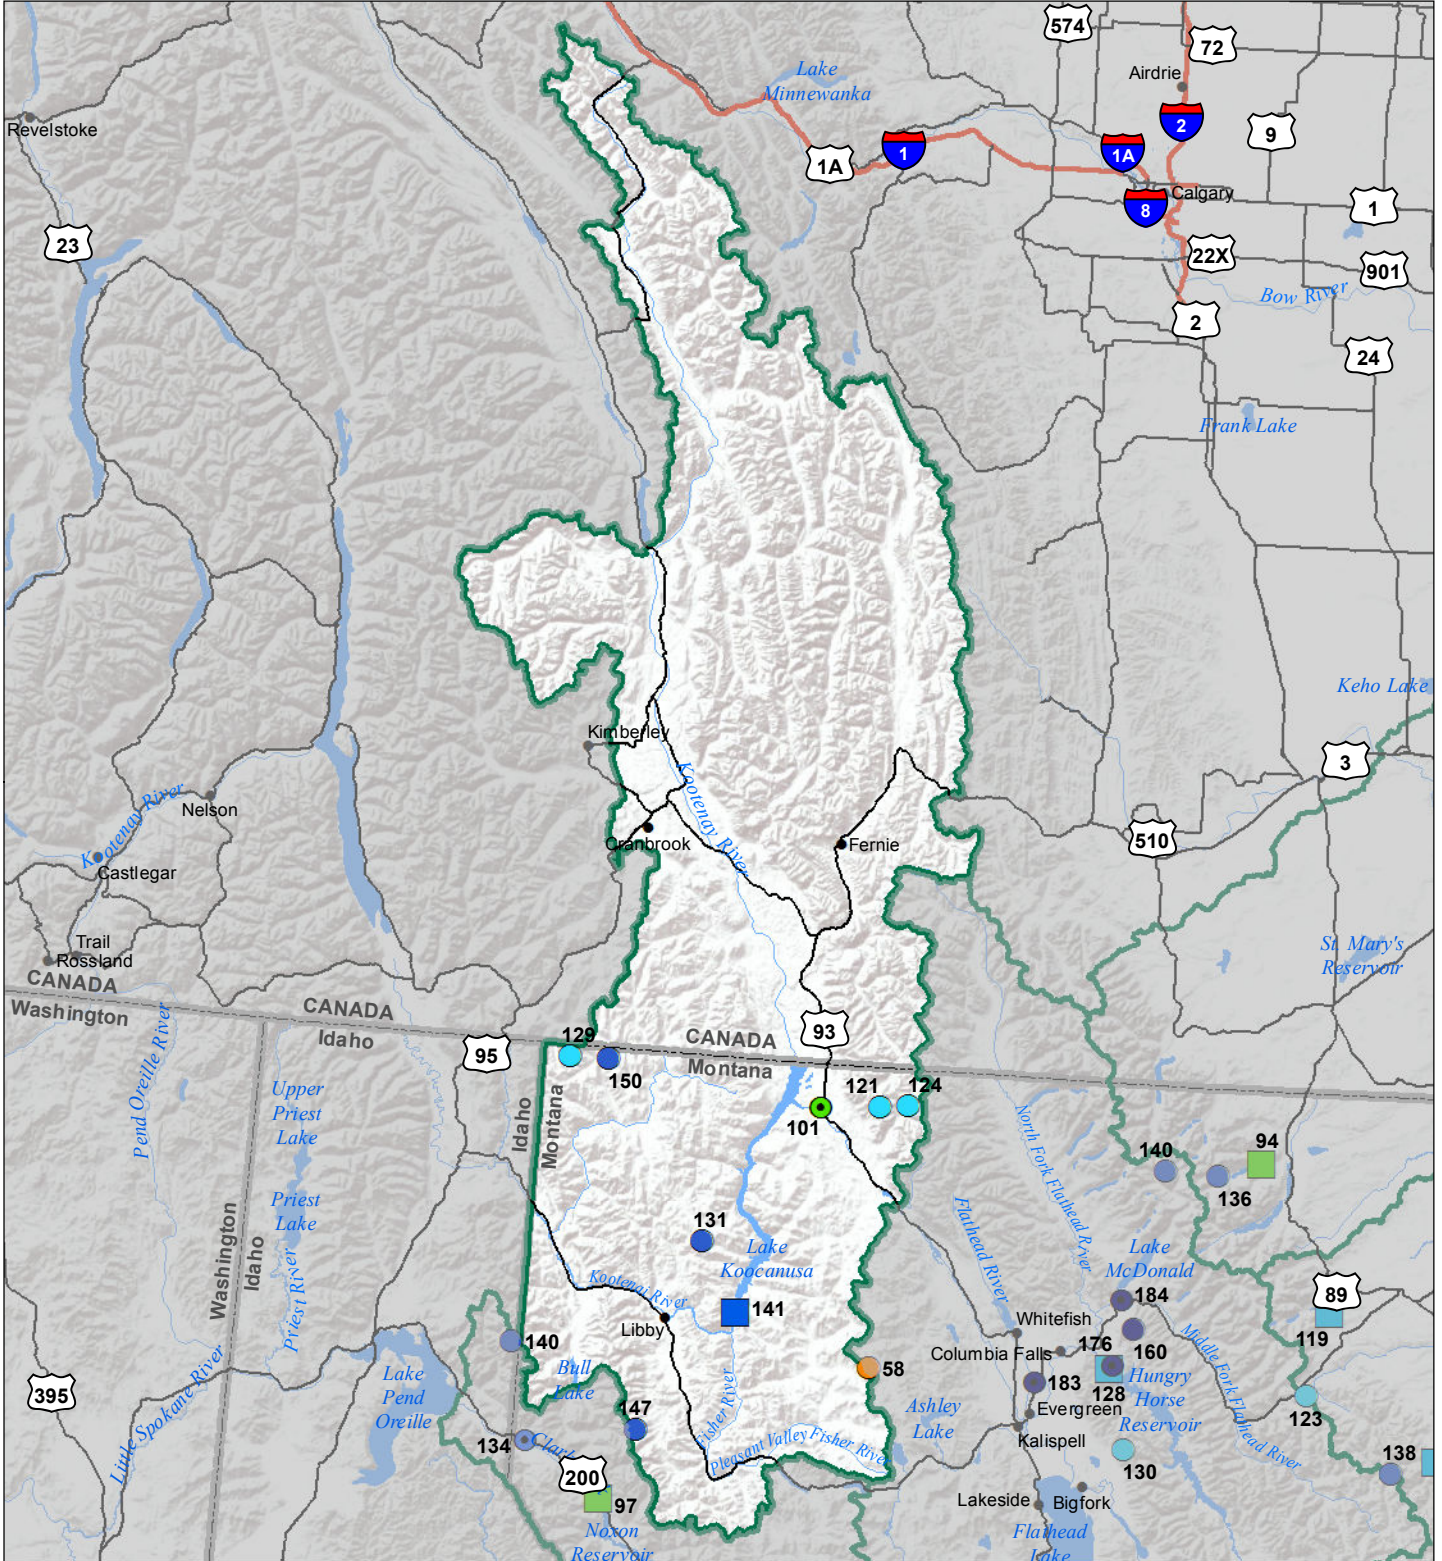

Kootenai River Basin Monthly Precipitation and Reservoir Levels Percentage of Normal May 1, 2019 (April 1, 2019 - May 1, 2019)

Precipitation Percent of Normal

SNOTEL

- > 150%
- 71 - 90%
- 131 - 150%
- 51 - 70%
- 111 - 130%
- 1 - 50%
- 91 - 110%

COOP/ACIS

- > 150%
- 71 - 90%
- 131 - 150%
- 51 - 70%
- 111 - 130%
- 1 - 50%
- 91 - 110%

Reservoirs Percent of Normal

- > 150%
- 131 - 150%
- 111 - 130%
- 91 - 110%
- 71 - 90%
- 51 - 70%
- 1 - 50%