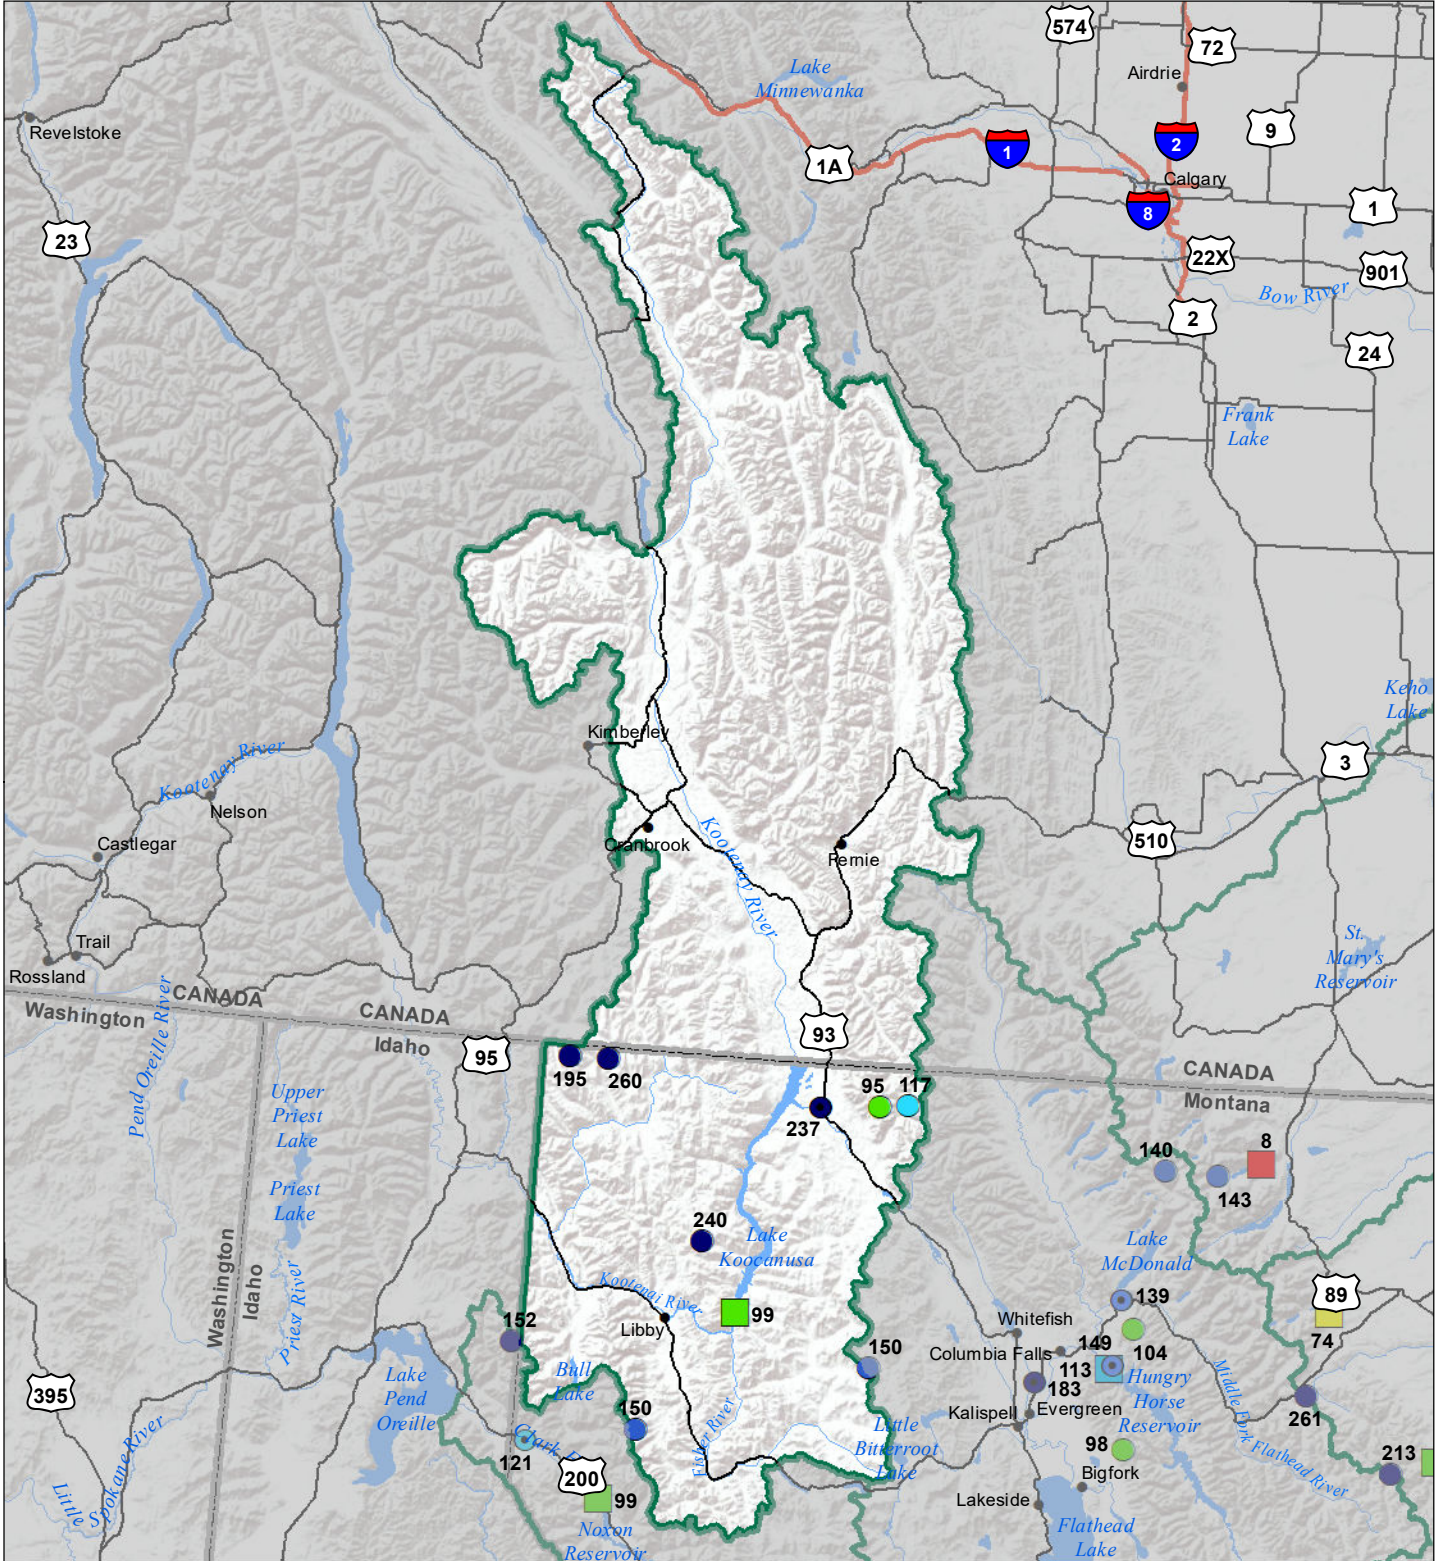

Kootenai River Basin Monthly Precipitation and Reservoir Levels Percentage of Normal October 1, 2019 (September 1, 2019 - October 1, 2019)

Precipitation Percent of Normal

SNOTEL

- > 150%
- 131 - 150%
- 111 - 130%
- 91 - 110%
- 71 - 90%
- 51 - 70%
- 1 - 50%

COOP/ACIS

- > 150%
- 131 - 150%
- 111 - 130%
- 91 - 110%
- 71 - 90%
- 51 - 70%
- 1 - 50%

Reservoirs Percent of Normal

- > 150%
- 131 - 150%
- 111 - 130%
- 91 - 110%
- 71 - 90%
- 51 - 70%
- 1 - 50%