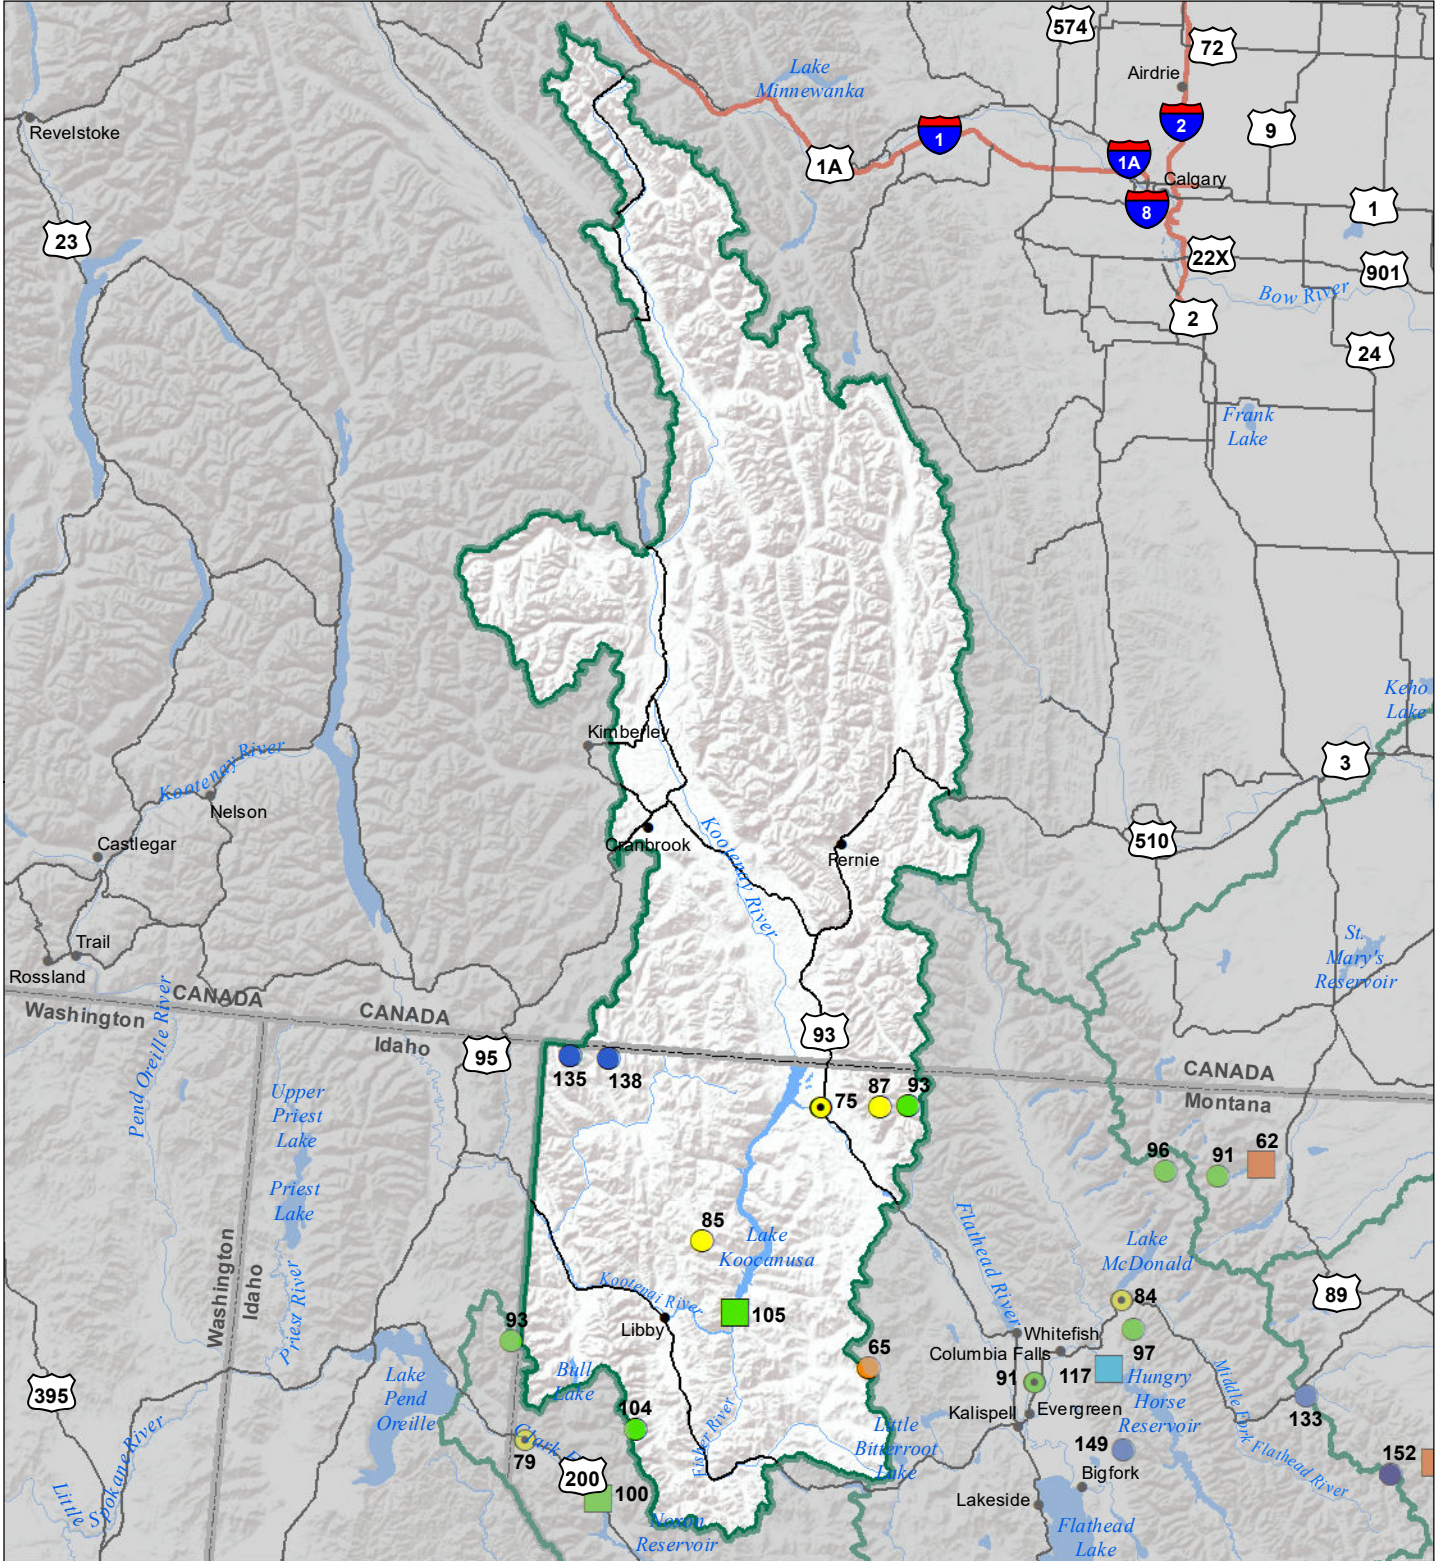

Kootenai River Basin Monthly Precipitation and Reservoir Levels Percentage of Normal November 1, 2019 (October 1, 2019 - November 1, 2019)

Precipitation Percent of Normal

SNOTEL

- > 150%
- 131 - 150%
- 111 - 130%
- 91 - 110%
- 71 - 90%
- 51 - 70%
- 1 - 50%

COOP/ACIS

- > 150%
- 131 - 150%
- 111 - 130%
- 91 - 110%
- 71 - 90%
- 51 - 70%
- 1 - 50%

Reservoirs Percent of Normal

- > 150%
- 131 - 150%
- 111 - 130%
- 91 - 110%
- 71 - 90%
- 51 - 70%
- 1 - 50%