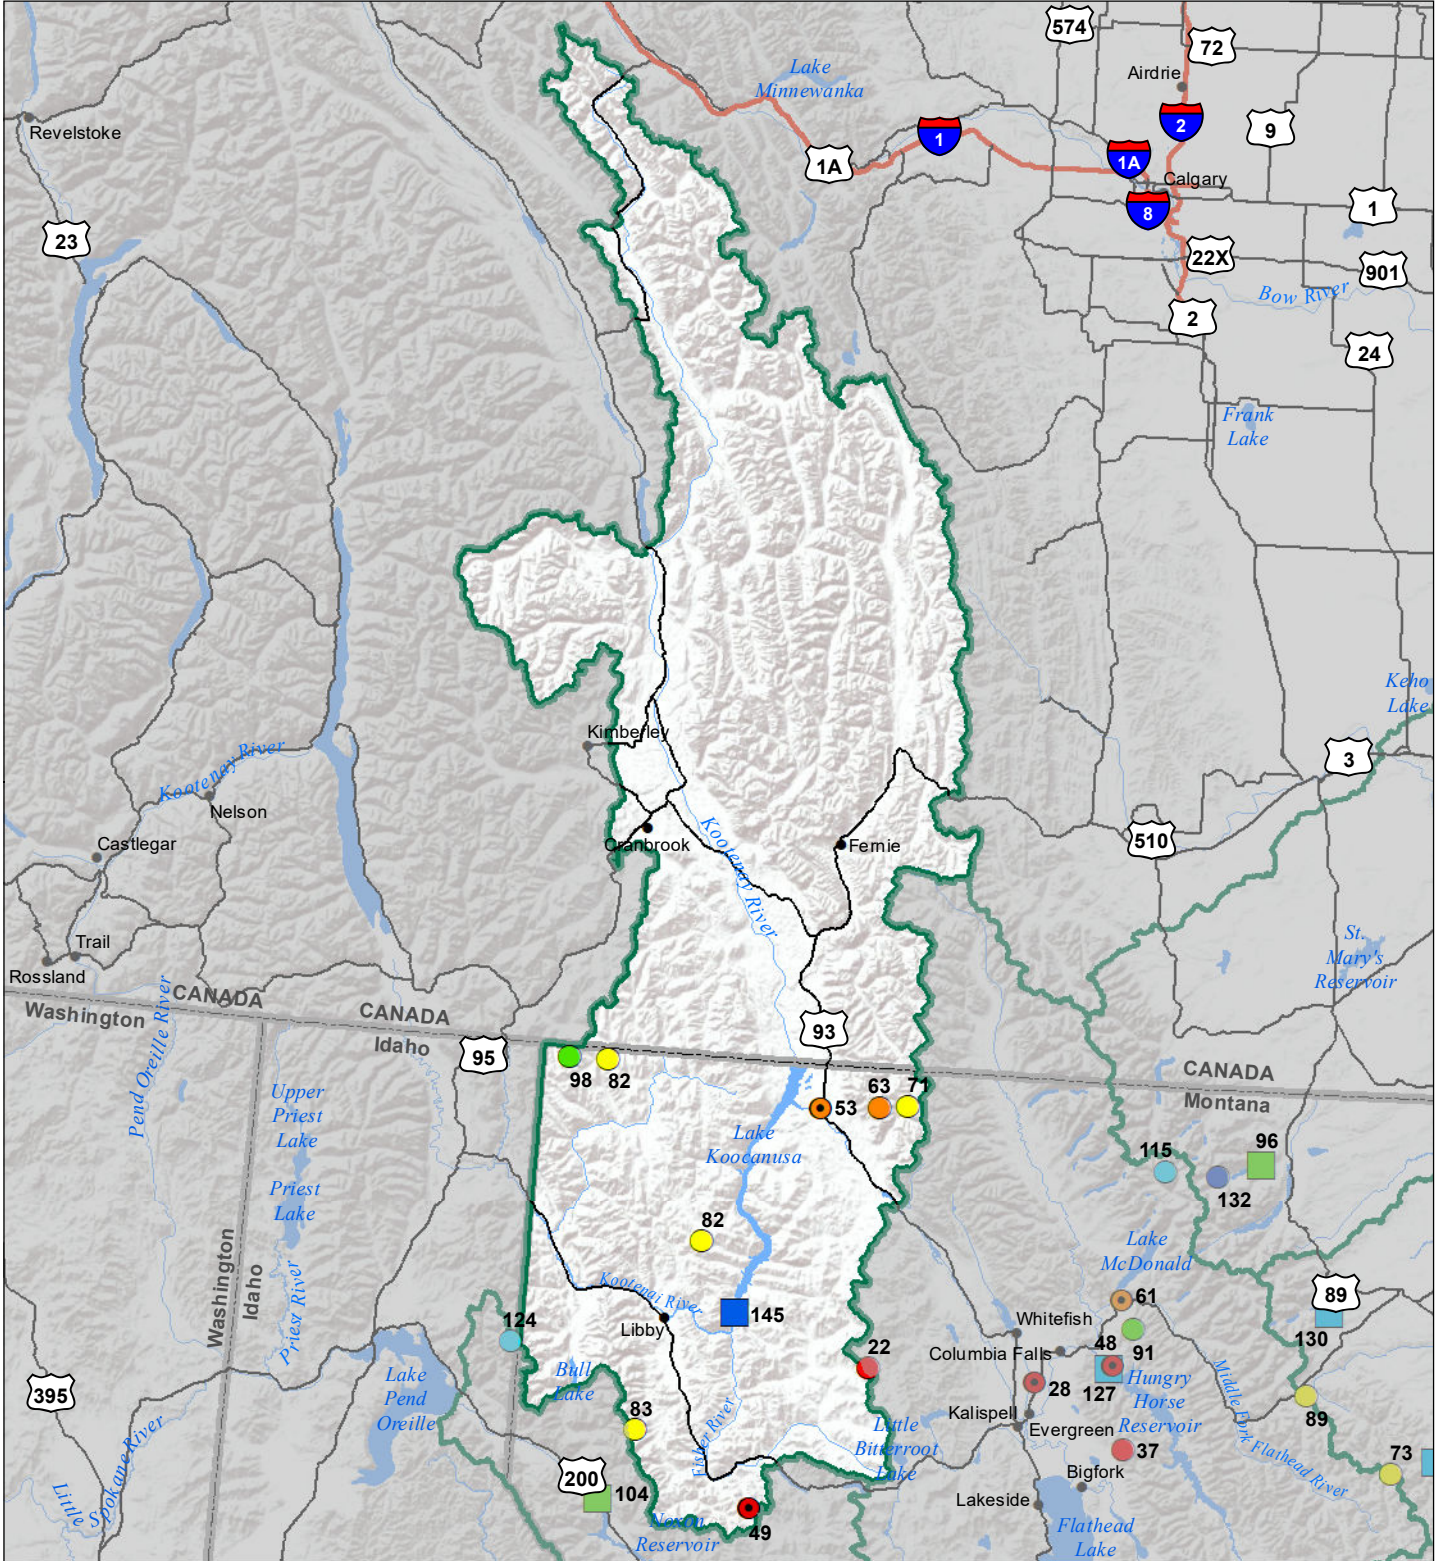

Kootenai River Basin Monthly Precipitation and Reservoir Levels Percentage of Normal April 1, 2020 (March 1, 2020 - April 1, 2020)

Precipitation Percent of Normal

SNOTEL

- > 150%
- 131 - 150%
- 111 - 130%
- 91 - 110%
- 71 - 90%
- 51 - 70%
- 1 - 50%

COOP/ACIS

- > 150%
- 131 - 150%
- 111 - 130%
- 91 - 110%
- 71 - 90%
- 51 - 70%
- 1 - 50%

Reservoirs Percent of Normal

- > 150%
- 131 - 150%
- 111 - 130%
- 91 - 110%
- 71 - 90%
- 51 - 70%
- 1 - 50%