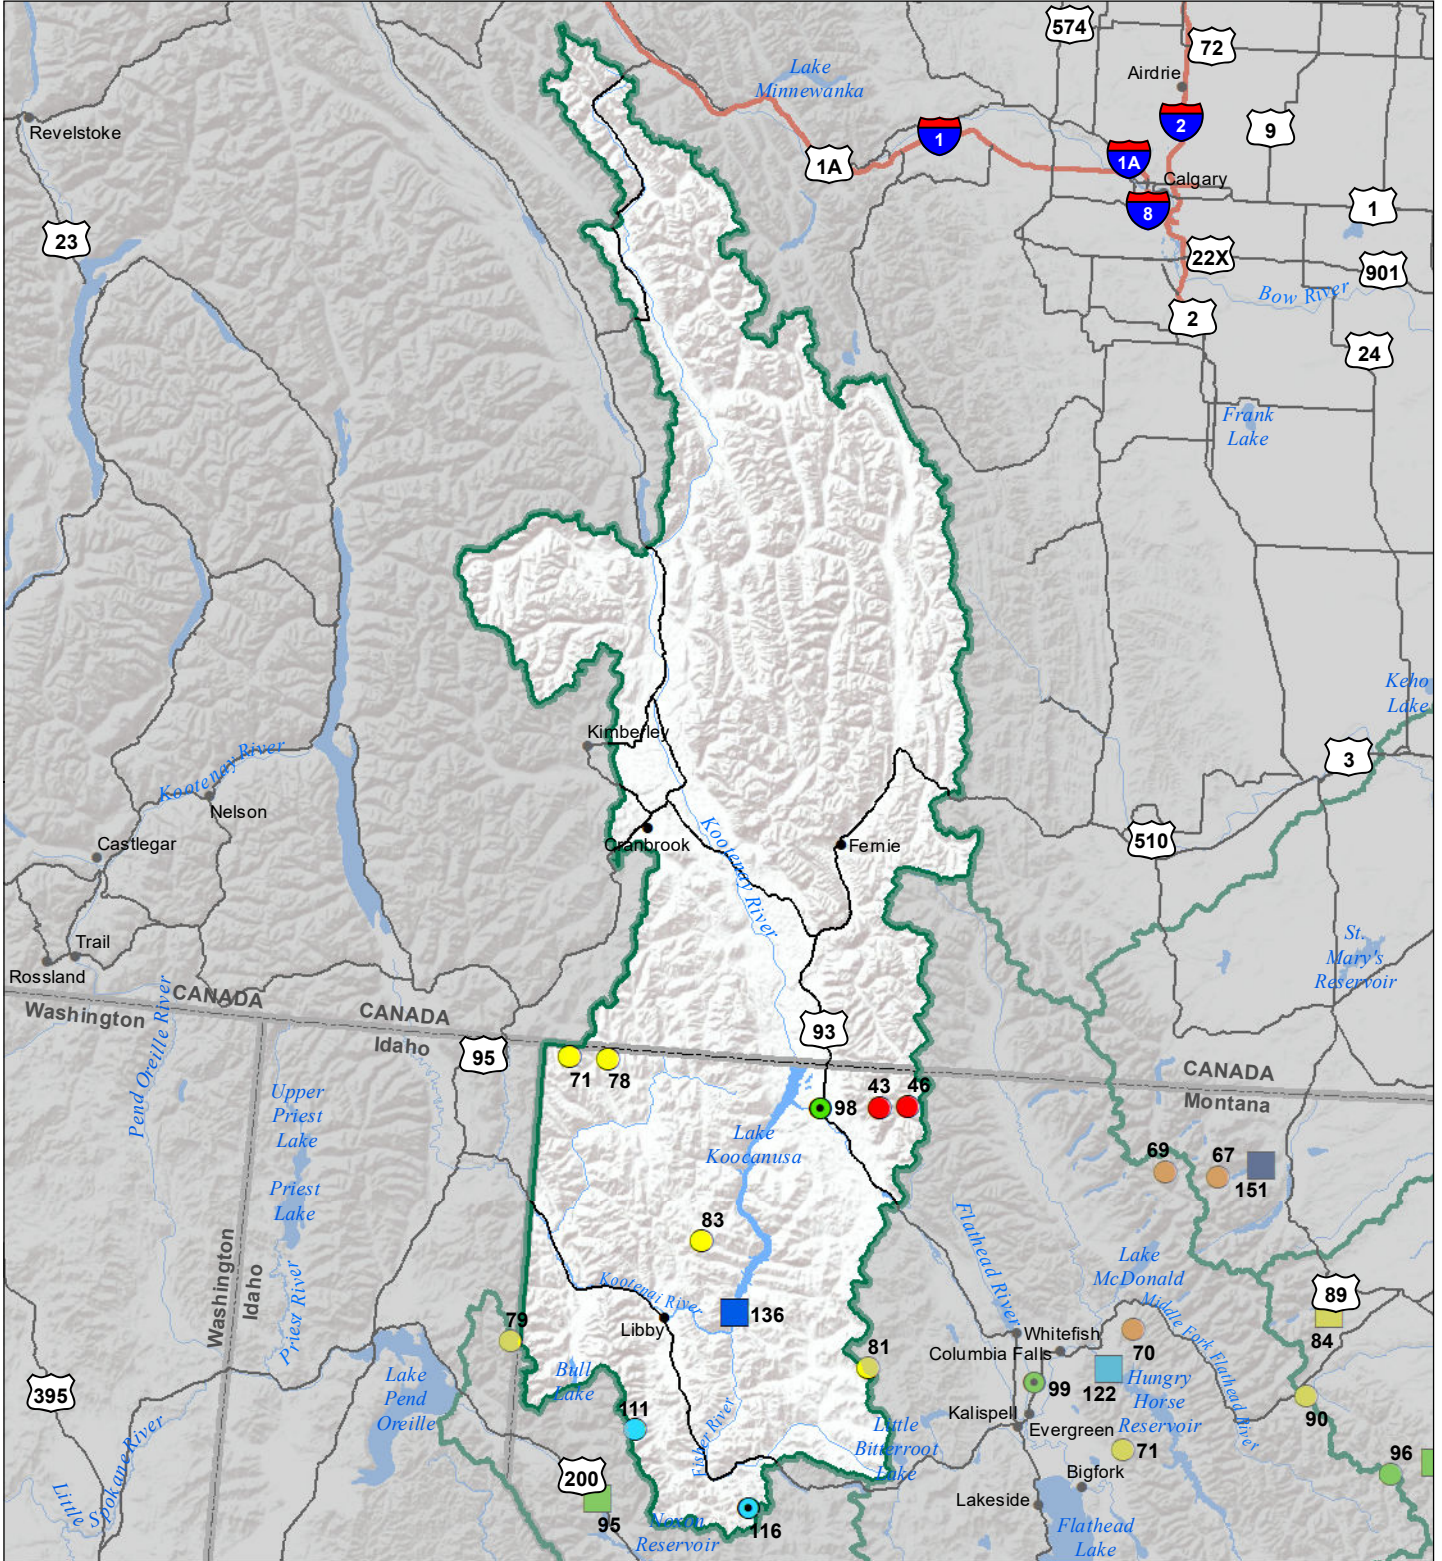

Kootenai River Basin Monthly Precipitation and Reservoir Levels Percentage of Normal May 1, 2020 (April 1, 2020 - May 1, 2020)

Precipitation Percent of Normal

SNOTEL

- > 150%
- 131 - 150%
- 111 - 130%
- 91 - 110%
- 71 - 90%
- 51 - 70%
- 1 - 50%

COOP/ACIS

- > 150%
- 131 - 150%
- 111 - 130%
- 91 - 110%
- 71 - 90%
- 51 - 70%
- 1 - 50%

Reservoirs Percent of Normal

- > 150%
- 131 - 150%
- 111 - 130%
- 91 - 110%
- 71 - 90%
- 51 - 70%
- 1 - 50%