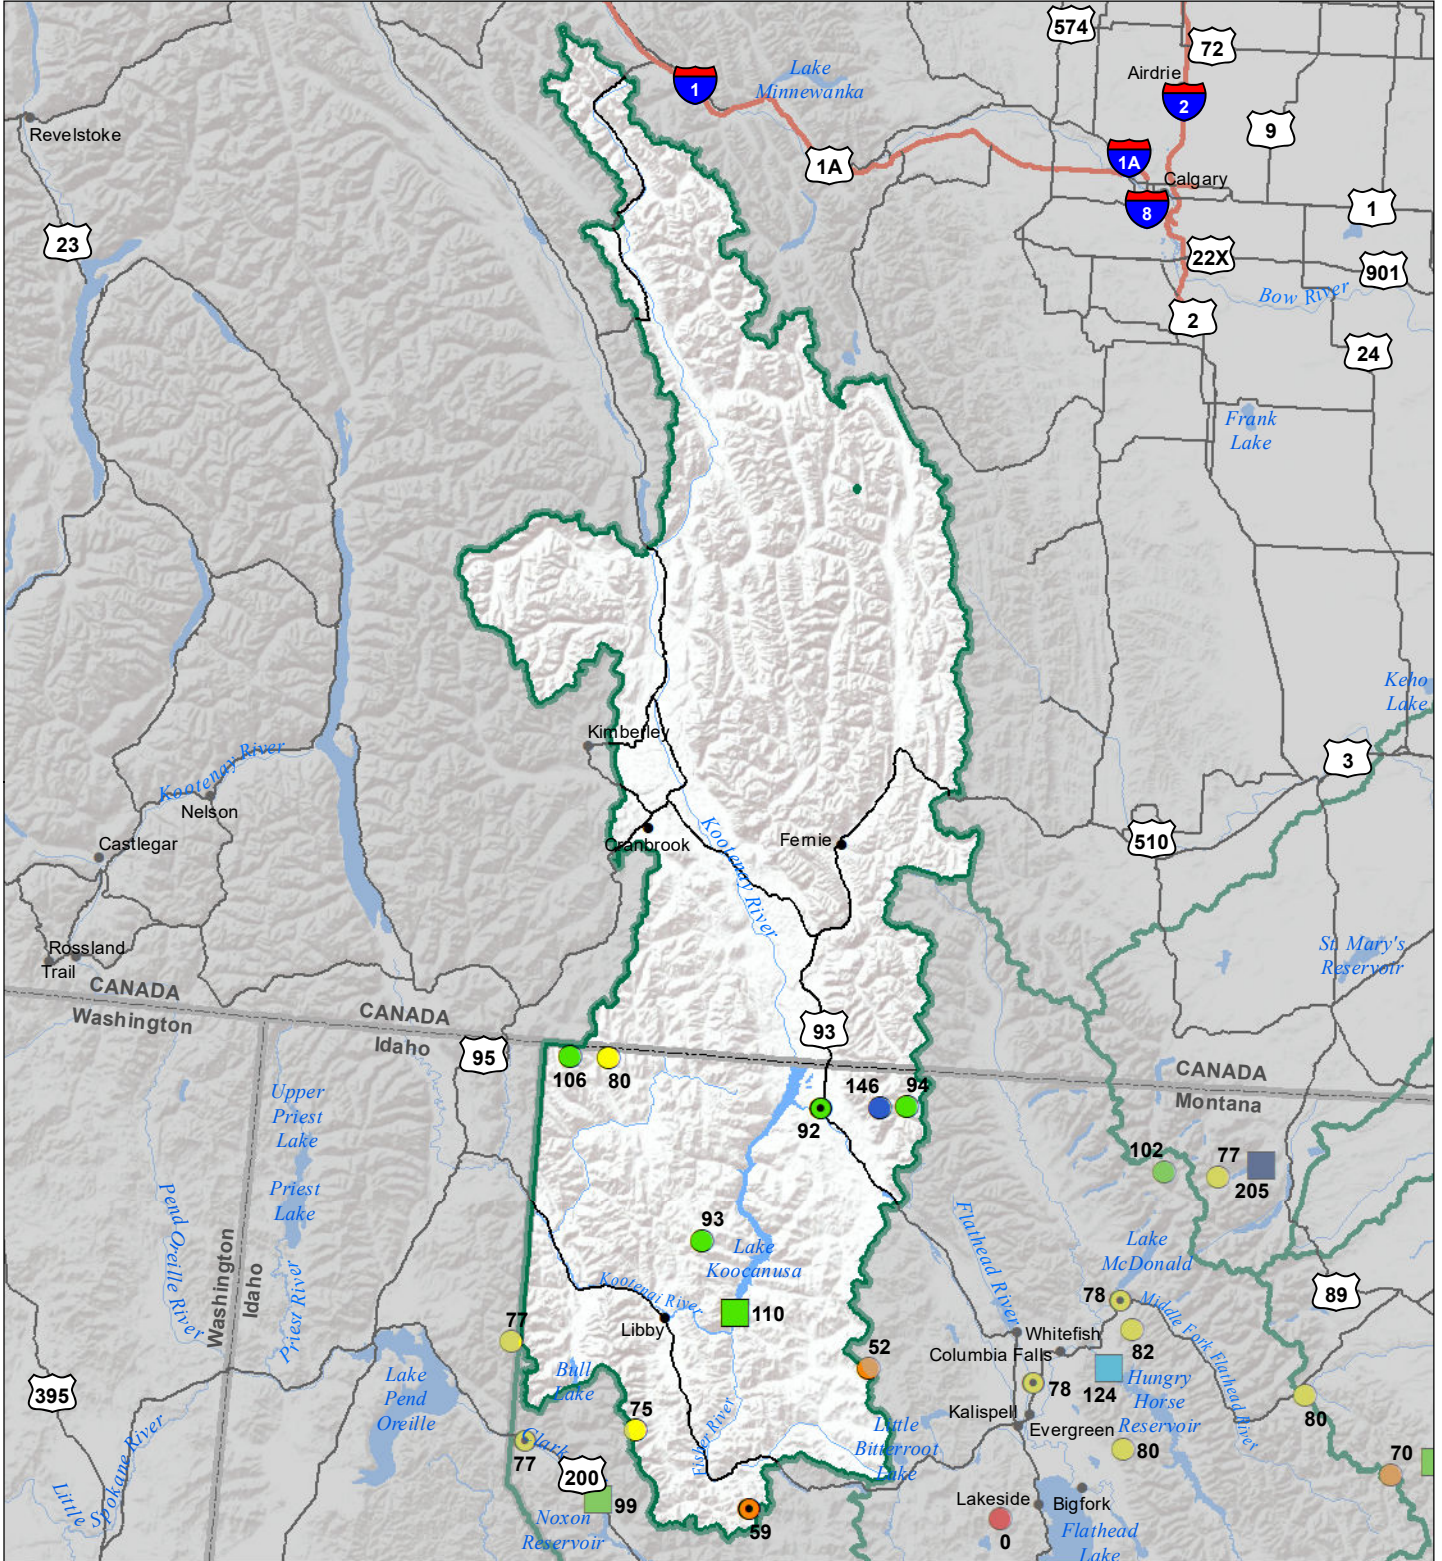

Kootenai River Basin Monthly Precipitation and Reservoir Levels Percentage of Normal January 1, 2021 (December 1, 2020 - January 1, 2021)

Precipitation Percent of Normal

SNOTEL

- > 150%
- 131 - 150%
- 111 - 130%
- 91 - 110%
- 71 - 90%
- 51 - 70%
- 1 - 50%

COOP/ACIS

- > 150%
- 131 - 150%
- 111 - 130%
- 91 - 110%
- 71 - 90%
- 51 - 70%
- 1 - 50%

Reservoirs Percent of Normal

- > 150%
- 131 - 150%
- 111 - 130%
- 91 - 110%
- 71 - 90%
- 51 - 70%
- 1 - 50%