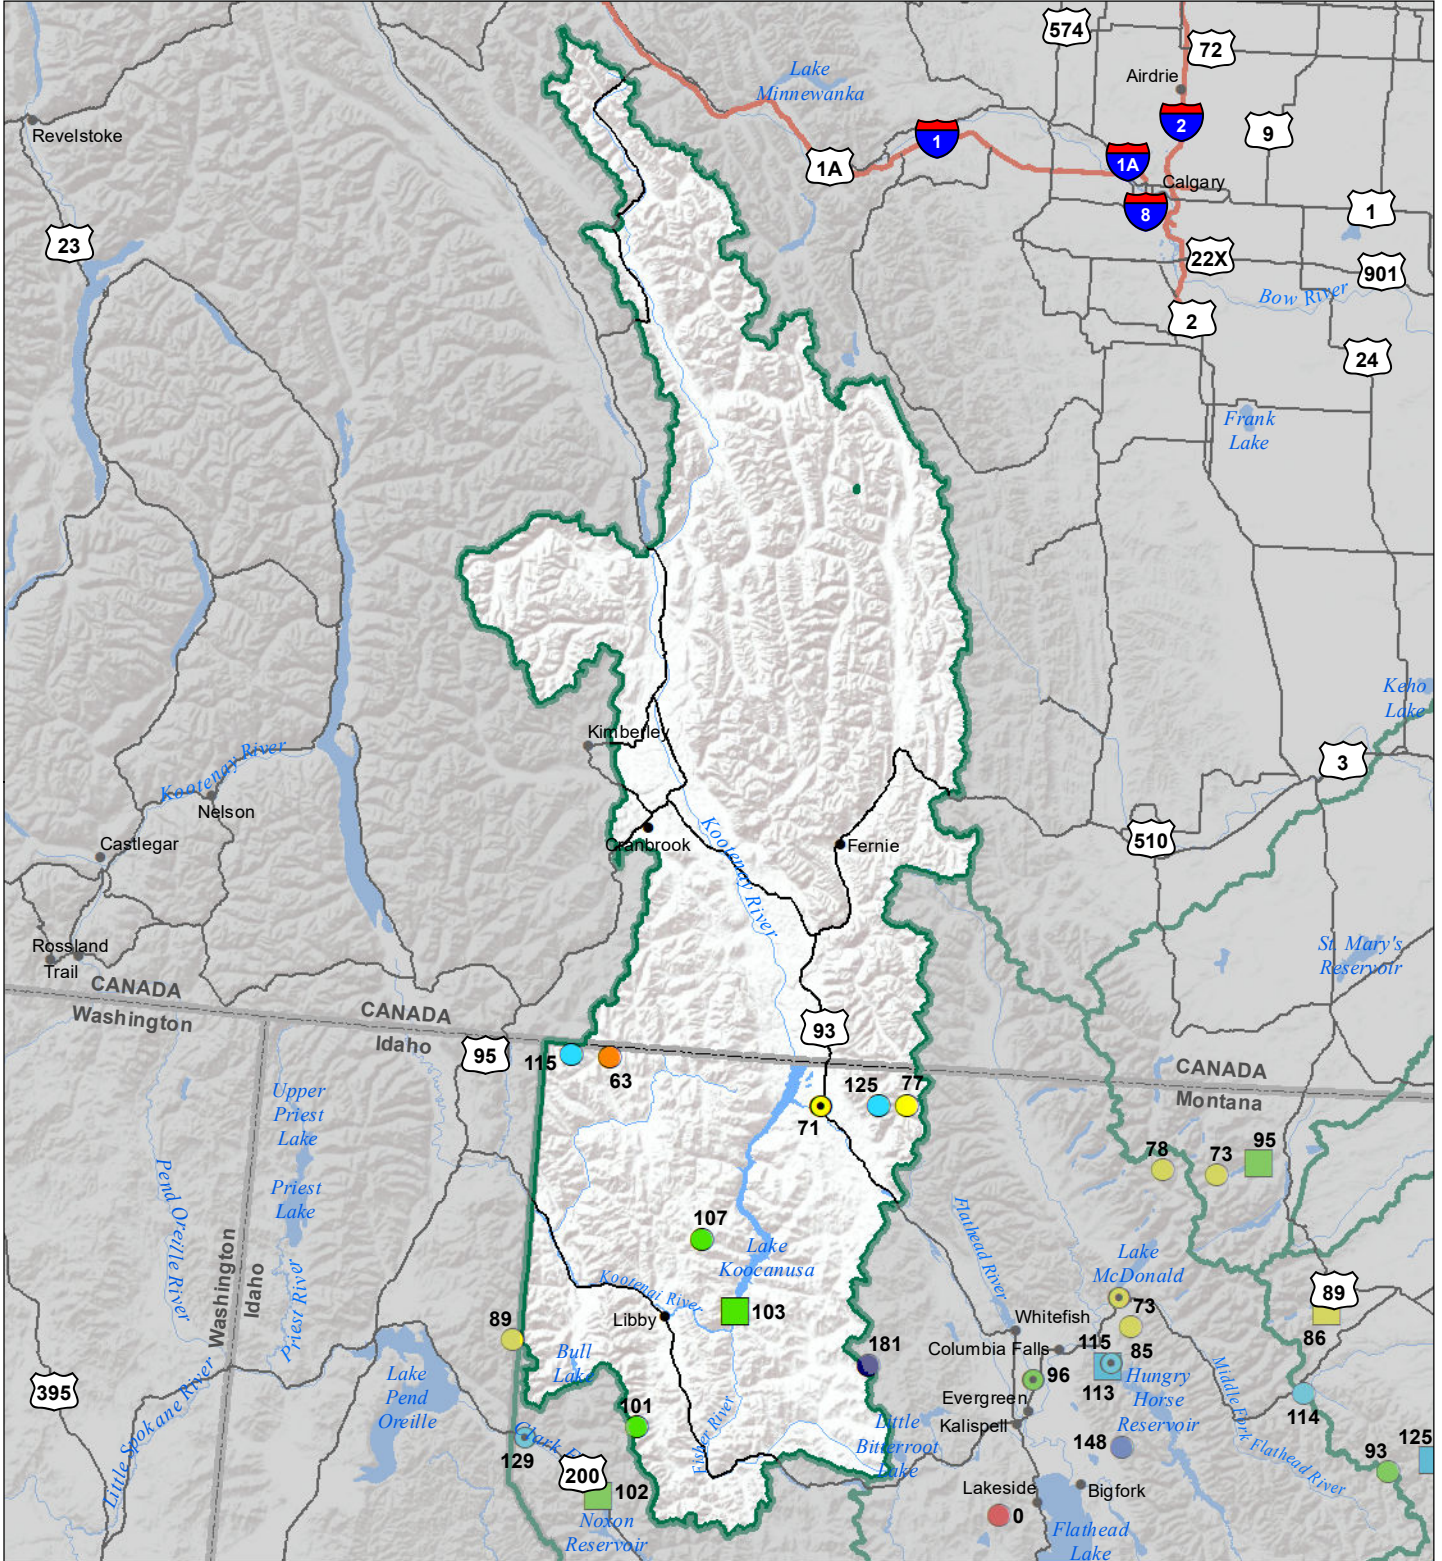

Kootenai River Basin Monthly Precipitation and Reservoir Levels Percentage of Normal June 1, 2021 (May 1, 2021 - June 1, 2021)

Precipitation Percent of Normal

SNOTEL

- > 150%
- 131 - 150%
- 111 - 130%
- 91 - 110%
- 71 - 90%
- 51 - 70%
- 1 - 50%

COOP/ACIS

- > 150%
- 131 - 150%
- 111 - 130%
- 91 - 110%
- 71 - 90%
- 51 - 70%
- 1 - 50%

Reservoirs Percent of Normal

- > 150%
- 131 - 150%
- 111 - 130%
- 91 - 110%
- 71 - 90%
- 51 - 70%
- 1 - 50%