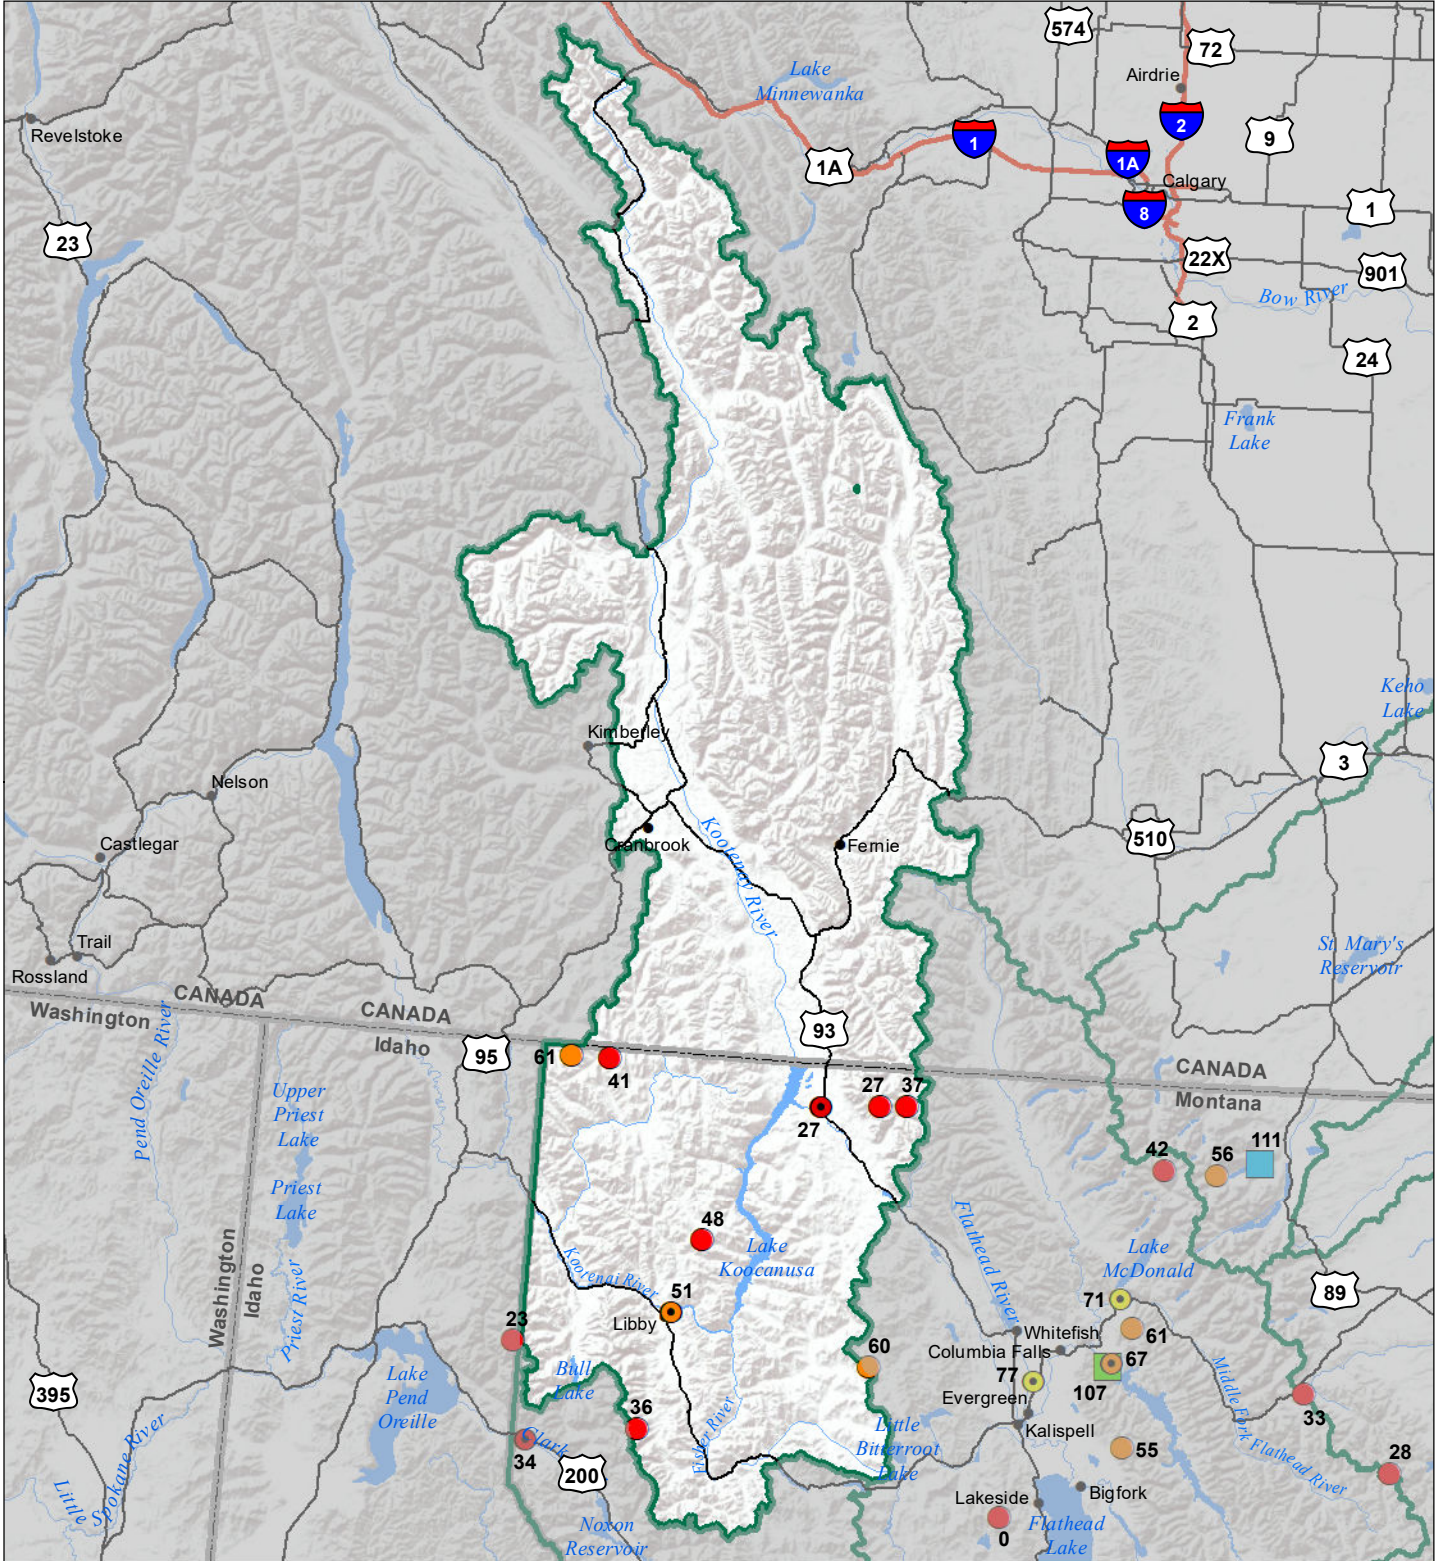

Kootenai River Basin Monthly Precipitation and Reservoir Levels Percentage of Normal July 1, 2021 (June 1, 2021 - July 1, 2021)

Precipitation Percent of Normal

SNOTEL

- > 150%
- 131 - 150%
- 111 - 130%
- 91 - 110%
- 71 - 90%
- 51 - 70%
- 1 - 50%

COOP/ACIS

- > 150%
- 131 - 150%
- 111 - 130%
- 91 - 110%
- 71 - 90%
- 51 - 70%
- 1 - 50%

Reservoirs Percent of Normal

- > 150%
- 131 - 150%
- 111 - 130%
- 91 - 110%
- 71 - 90%
- 51 - 70%
- 1 - 50%